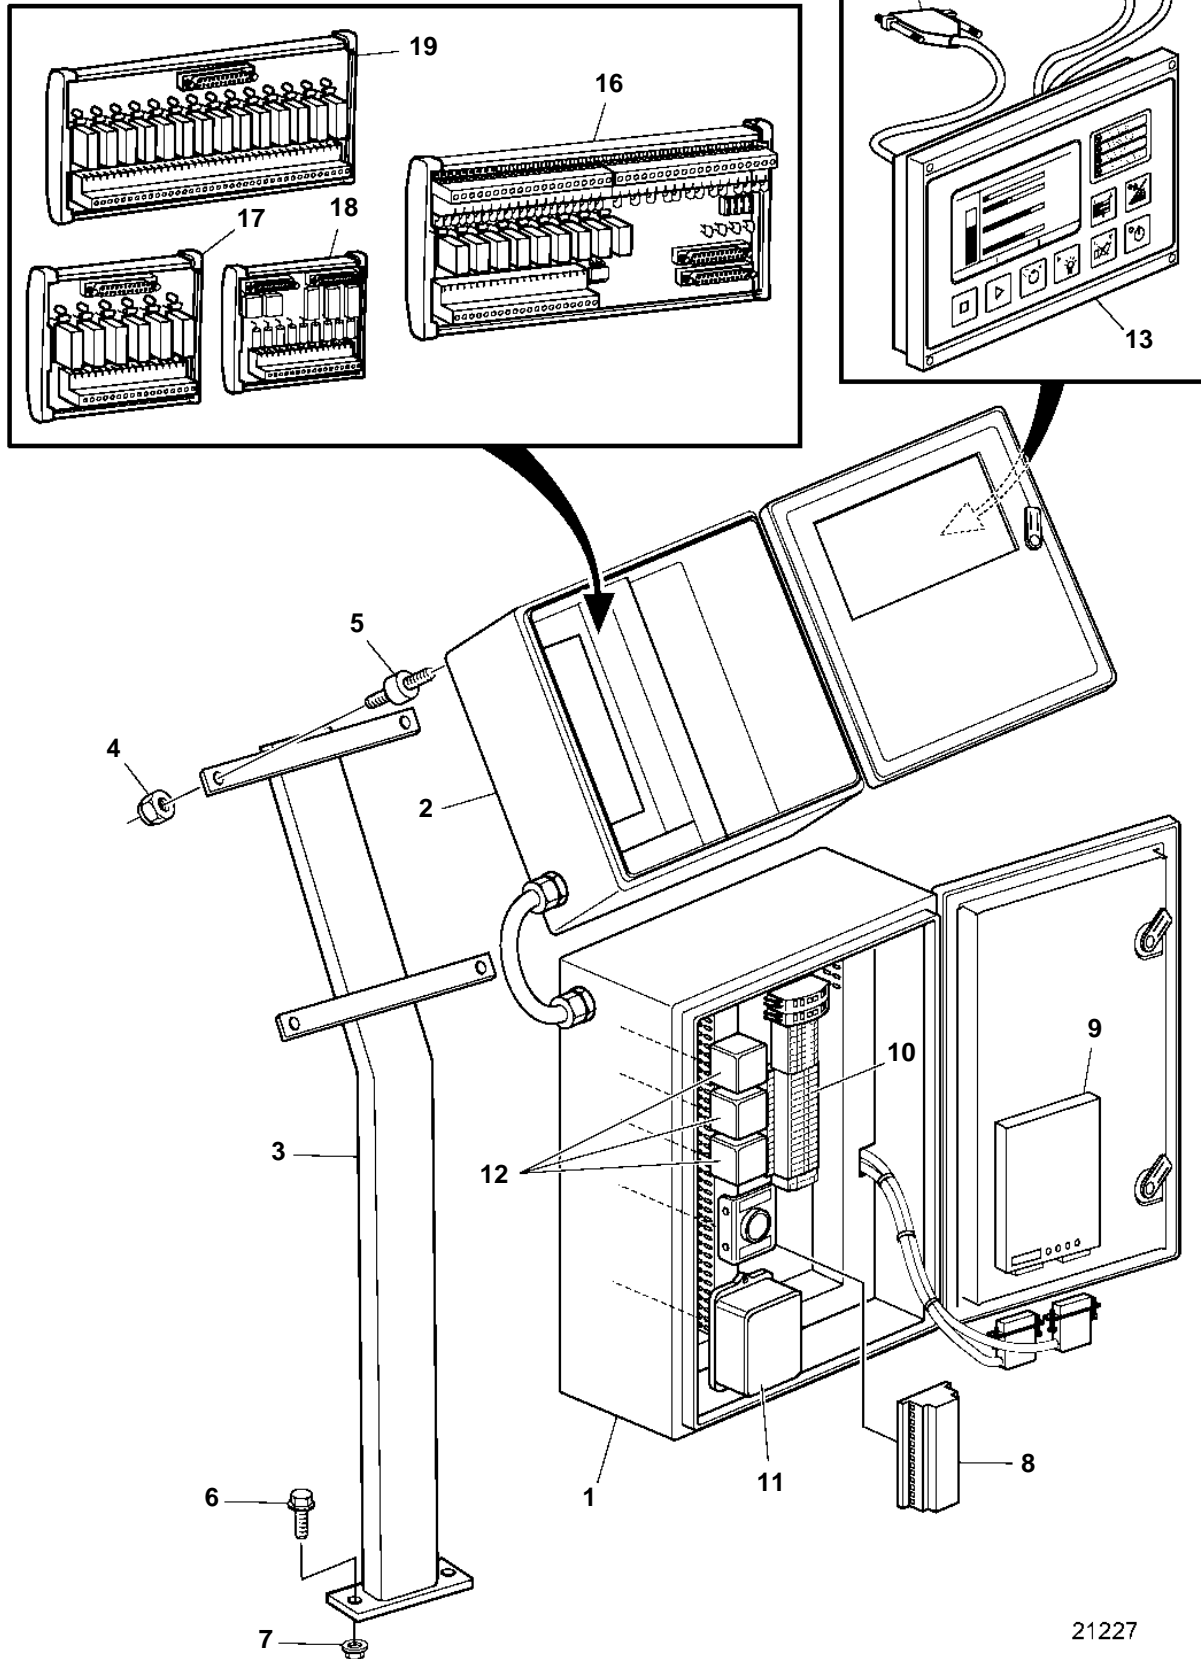

D34A-MT AUX, D34A-MS AUX

21227

D34A-MT AUX, D34A-MS AUX

REF	PART NO.	QTY	DESCRIPTION	NOTES
1		1	Coupling box	
2	3830520	1	Box	
3	3807183	1	Bracket	
4	948645	8	Lock nut	
5	863415	4	Rubber cushion	
6	965193	2	Screw	
7	971099	2	Flange lock nut	
8	881905	1	Electronic unit	
9	881661	1	Electronic unit	
10	881886	1	Terminal block	
11	881795	1	Wiring harness	SOCKET A
	881796	1	Wiring harness	SOCKET B
12	881885	1	Wiring harness	
13		1	Control unit	For spare part, contact your local Volvo Penta dealer.
14	874163	2	Wiring harness	25-pin D-SUB
15	874166	1	Wiring harness	15-pin D-SUB
16		1	Terminal	RK-66. For spare part, contact your local Volvo Penta dealer.
17	874165	1	Relay	MK-6
18	874243	1	Relay	AK-6
19	874164	1	Relay	MK-14