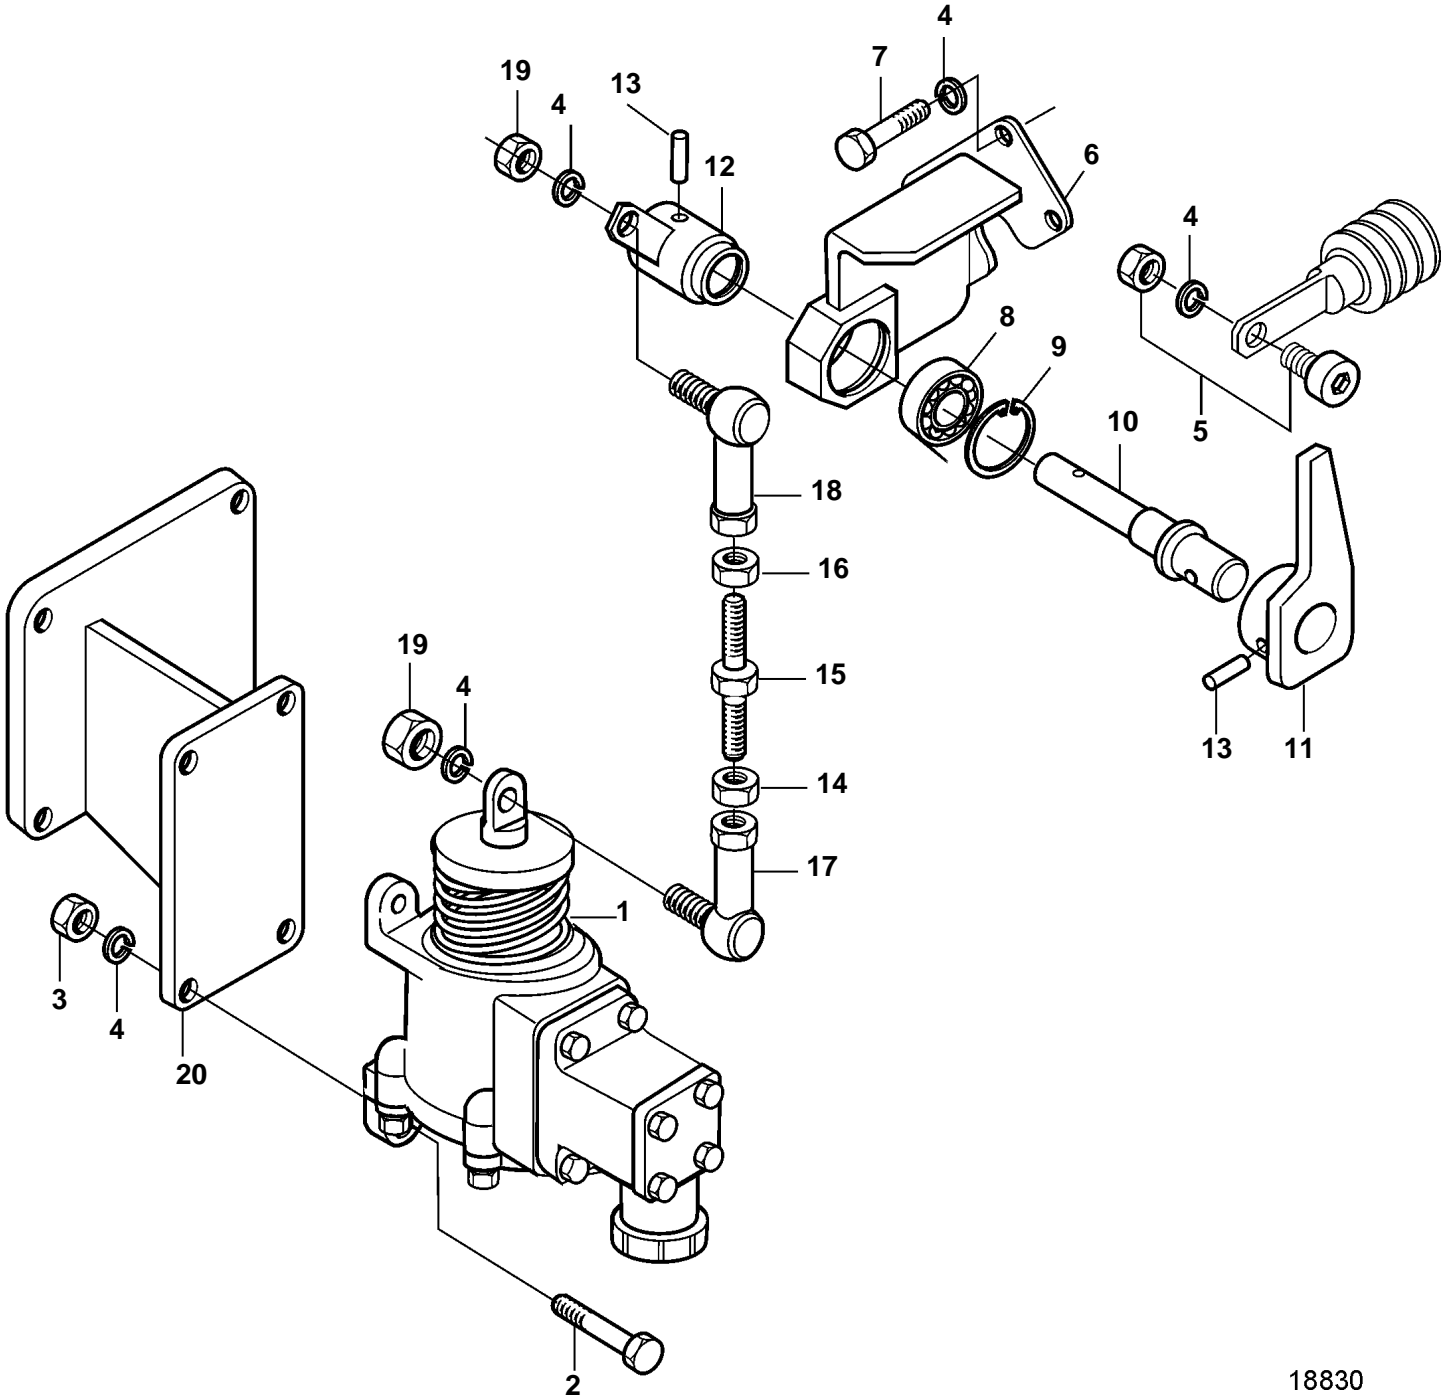

D34A-MT AUX, D34A-MS AUX

18830

D34A-MT AUX, D34A-MS AUX

REF	PART NO.	QTY	DESCRIPTION
1	3831527	1	Stop solenoid
2	3831536	4	Screw
3	3832190	4	Lock nut
4	3832223	8	Spring washer
5	3831965	1	Adjuster arm
6	3833009	1	Bracket
7	3831528	3	Screw
8	3831641	1	Bearing
9	3832039	1	Snap ring
10	3834492	1	Shaft
11	3833707	1	Lever
12	3833708	1	Lever
13	3831852	2	Spring pin
14	3834381	1	Rod
15	3831611	1	Lock nut
16	3832208	1	Lock nut
17	3835079	1	Ball joint
18	3835078	1	Ball joint
19	3831582	2	Lock nut
20	3833066	1	Bracket