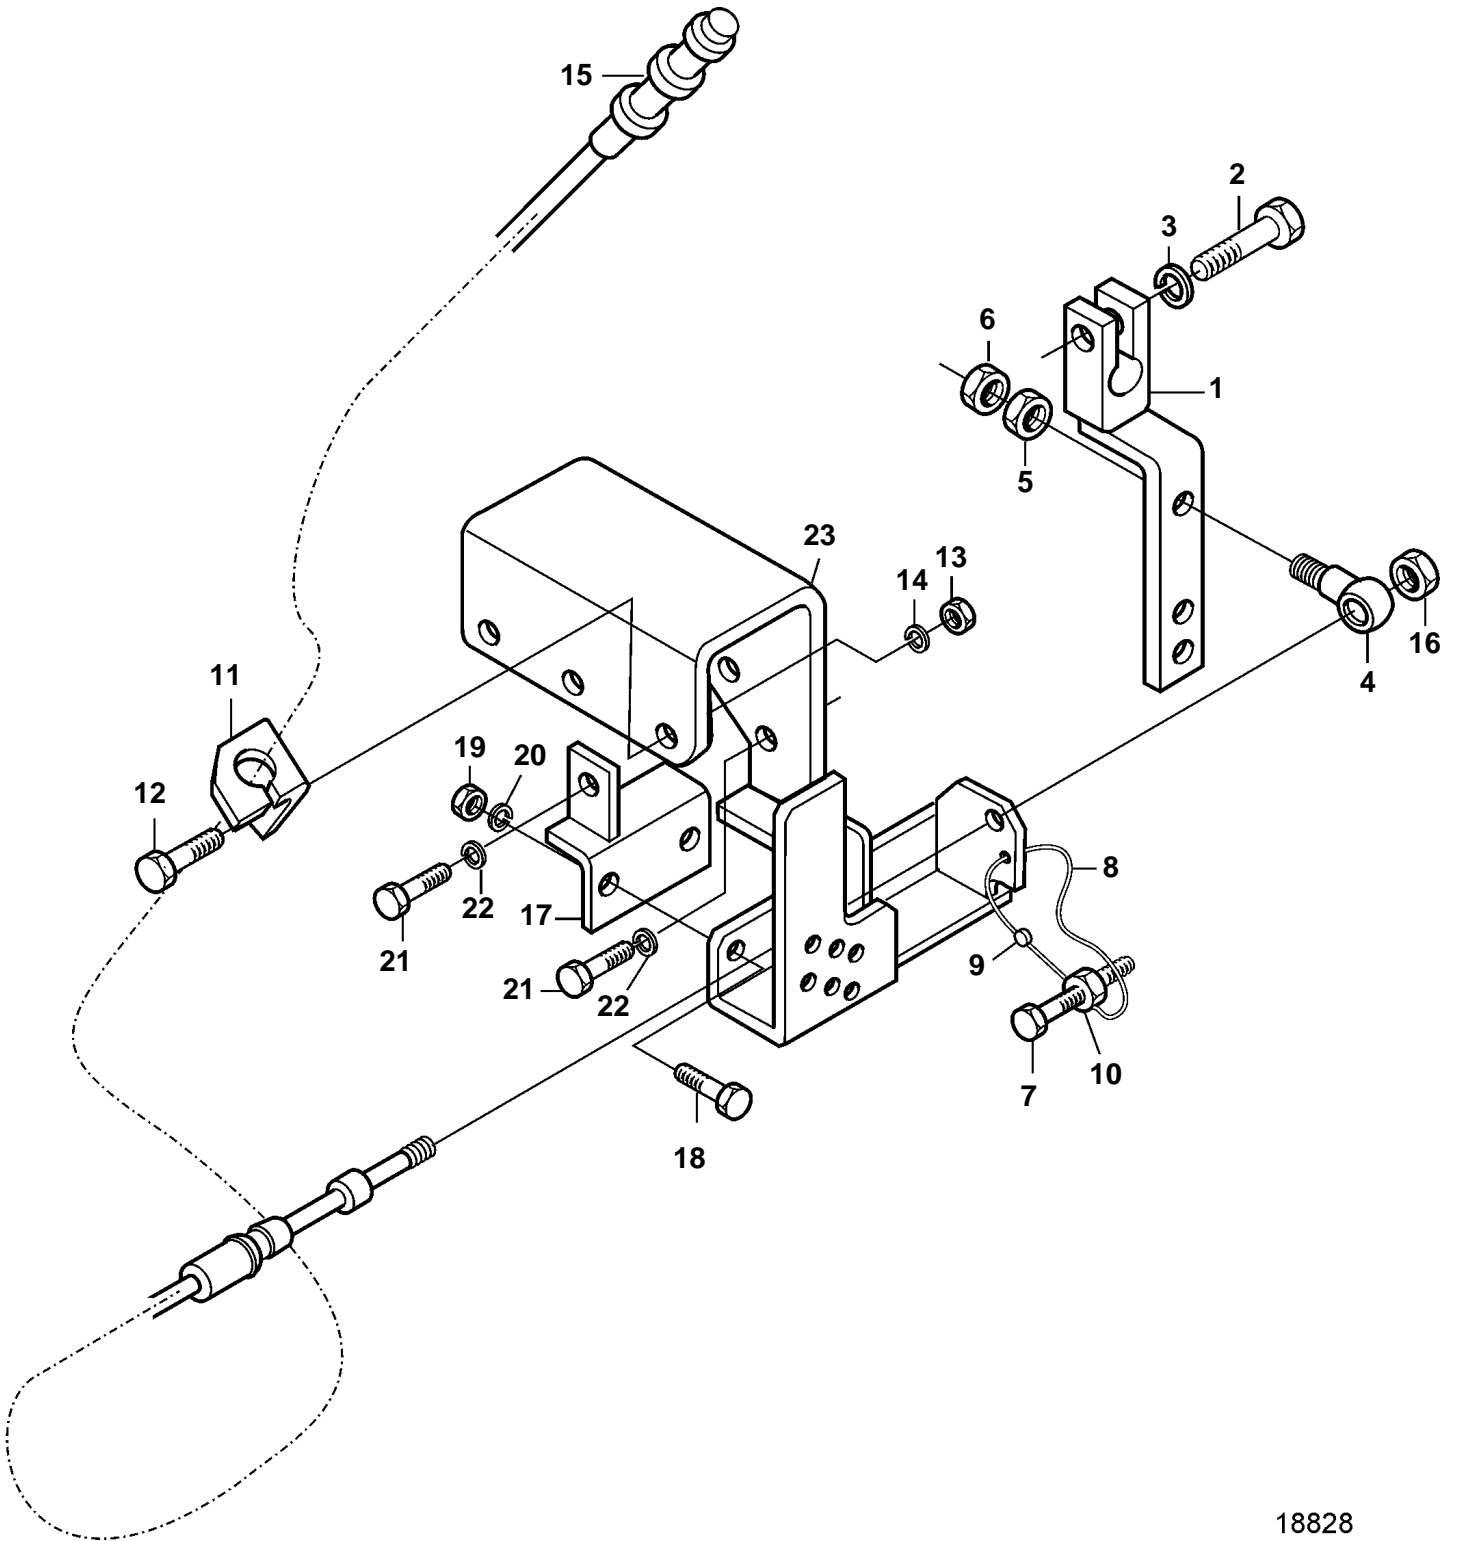

D34A-MT AUX, D34A-MS AUX

18828

D34A-MT AUX, D34A-MS AUX

REF	PART NO.	QTY	DESCRIPTION	SEE SEC.
1	3837016	1	Control lever	
2	3832038	1	Screw	
3	3832225	1	Spring washer	
4	3835076	1	Ball joint	
5	3832190	1	Lock nut	
6	3832208	1	Lock nut	
7	3835785	1	Screw	
8	3837686	1	Wire	
9	3832024	1	Lead sealing tab	
10	3831656	1	Nut	
11	3837017	1	Bracket	
12	3832044	1	Screw	
13	3832196	1	Lock nut	
14	3832233	1	Spring washer	
15	3834973	1	Cable	
16	3835104	1	Lock nut	
17	3837018	1	Stay	
18	3832044	1	Screw	
19	3832196	1	Lock nut	
20	3832233	1	Spring washer	
21	3831546	4	Screw	
22	3832225	4	Spring washer	
23	3836903	1	Bracket	7947