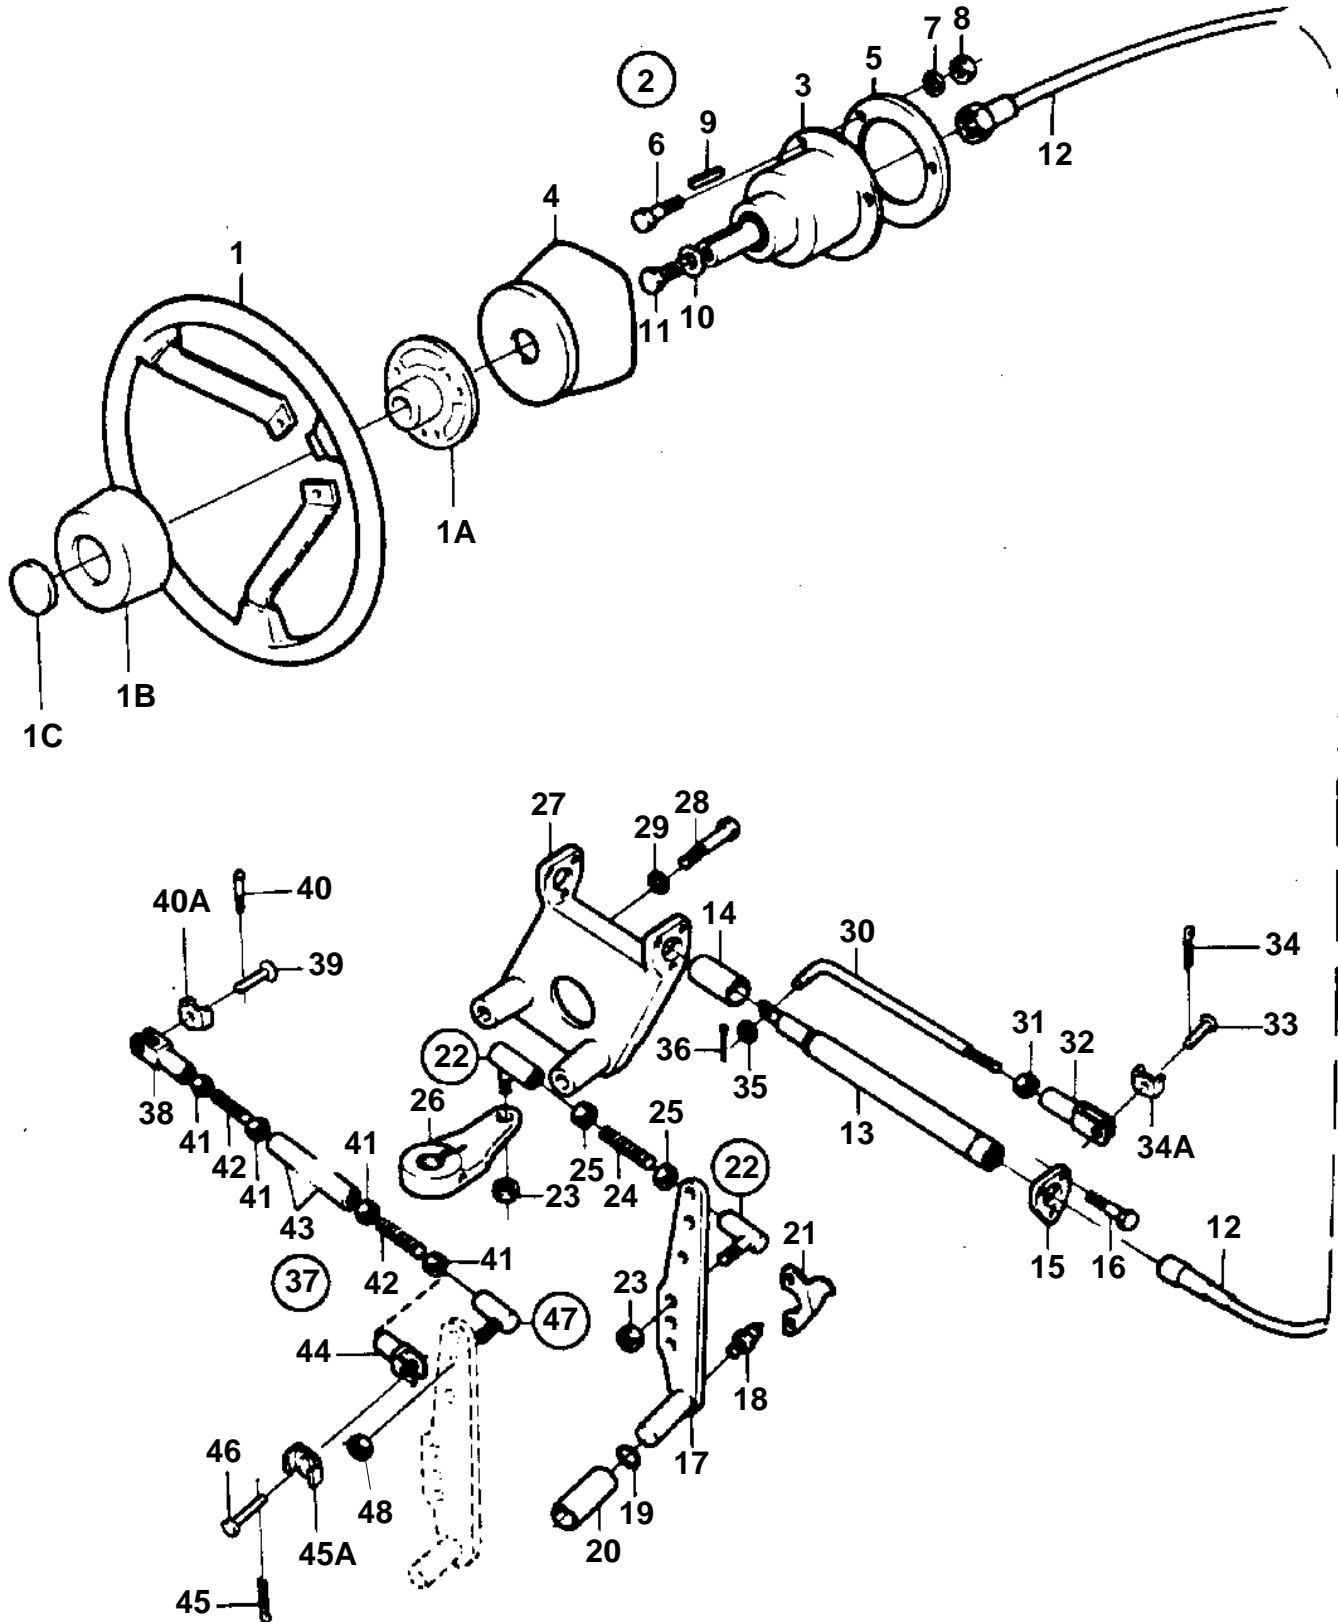

AQAD31A,AD31A

AQAD31A,AD31A

REF	PART NO.	QTY	DESCRIPTION	NOTES
1	850936	1	Steering wheel	
1A		1	· STEERING WHEEL HUB	
1B	828943	1	· Steering wheel pad	
1C	850938	1	· Steering wh emblem	
2	851056	1	Steering head	
3		1	· STEERING GEAR	
4	851057	1	· Cover	
5	851069	1	· Washer	
6	940101	3	· Screw	
7	941906	3	· Spring washer	(955892)
8	955781	3	· Nut	
9	851349	1	· Key	
10	948823	1	· Washer	
11	970944	1	· Screw	(940148)
12	852035	X	Steering cable	L = 800 MM
	851016	X	Steering cable, STEERING CABLE	L = 2500 MM
				REPL BY 851017
	851017	X	Steering cable	L = 2750 MM
	851018	X	Steering cable	L = 3000 MM
	851019	X	Steering cable, STEERING CABLE	L = 3250 MM
				REPL BY 851020
	851020	X	Steering cable	L = 3500 MM
	851021	X	Steering cable	L = 3750 MM
	851022	X	Steering cable	L = 4000 MM
	851023	X	Steering cable	L = 4250 MM
	851024	X	Steering cable	L = 4500 MM
	851025	X	Steering cable	L = 4750 MM
	851026	X	Steering cable	L = 5000 MM
	851027	X	Steering cable	L = 5250 MM
	851028	X	Steering cable	L = 5500 MM
	851029	X	Steering cable	L = 5750 MM
	851030	X	Steering cable	L = 6000 MM
	851031	X	Steering cable	L = 6500 MM
	851032	X	Steering cable	L = 7000 MM
	851033	X	Steering cable	L = 7500 MM
	851034	X	Steering cable	L = 8000 MM
	851921	X	Steering cable	L = 8500 MM
	851922	X	Steering cable	L = 9000 MM
	851923	X	Steering cable	L = 9500 MM
13	851059	1	Steering cylinder	FOR PORT MOUNTING.
	851147	1	Steering cylinder	FOR STARBOARD MOUNTING.
14	851094	1	· Sleeve	
15	850961	1	· Washer	
16	851319	3	· Screw	
17	851385	1	Link arm	
18	914169	1	Lubricating nipple	
19	955906	1	Washer	
20	850653	1	Bushing	SEE GROUP 4A
21	850489	1	Stop arm	
22	875772	2	Ball joint kit	
23	851326	2	· Lock nut	
24	850736	1	Control rod	
25	940152	2	Nut	
26	850488	1	Spindle arm	SEE GROUP 4A
27	850958	1	Guide bracket	
28	955541	2	Screw	
29	942336	2	Spring washer	
30	850478	1	Link rod	
31	940154	1	Nut	
32	956511	1	Fork	
33	913158	1	Clevis pin