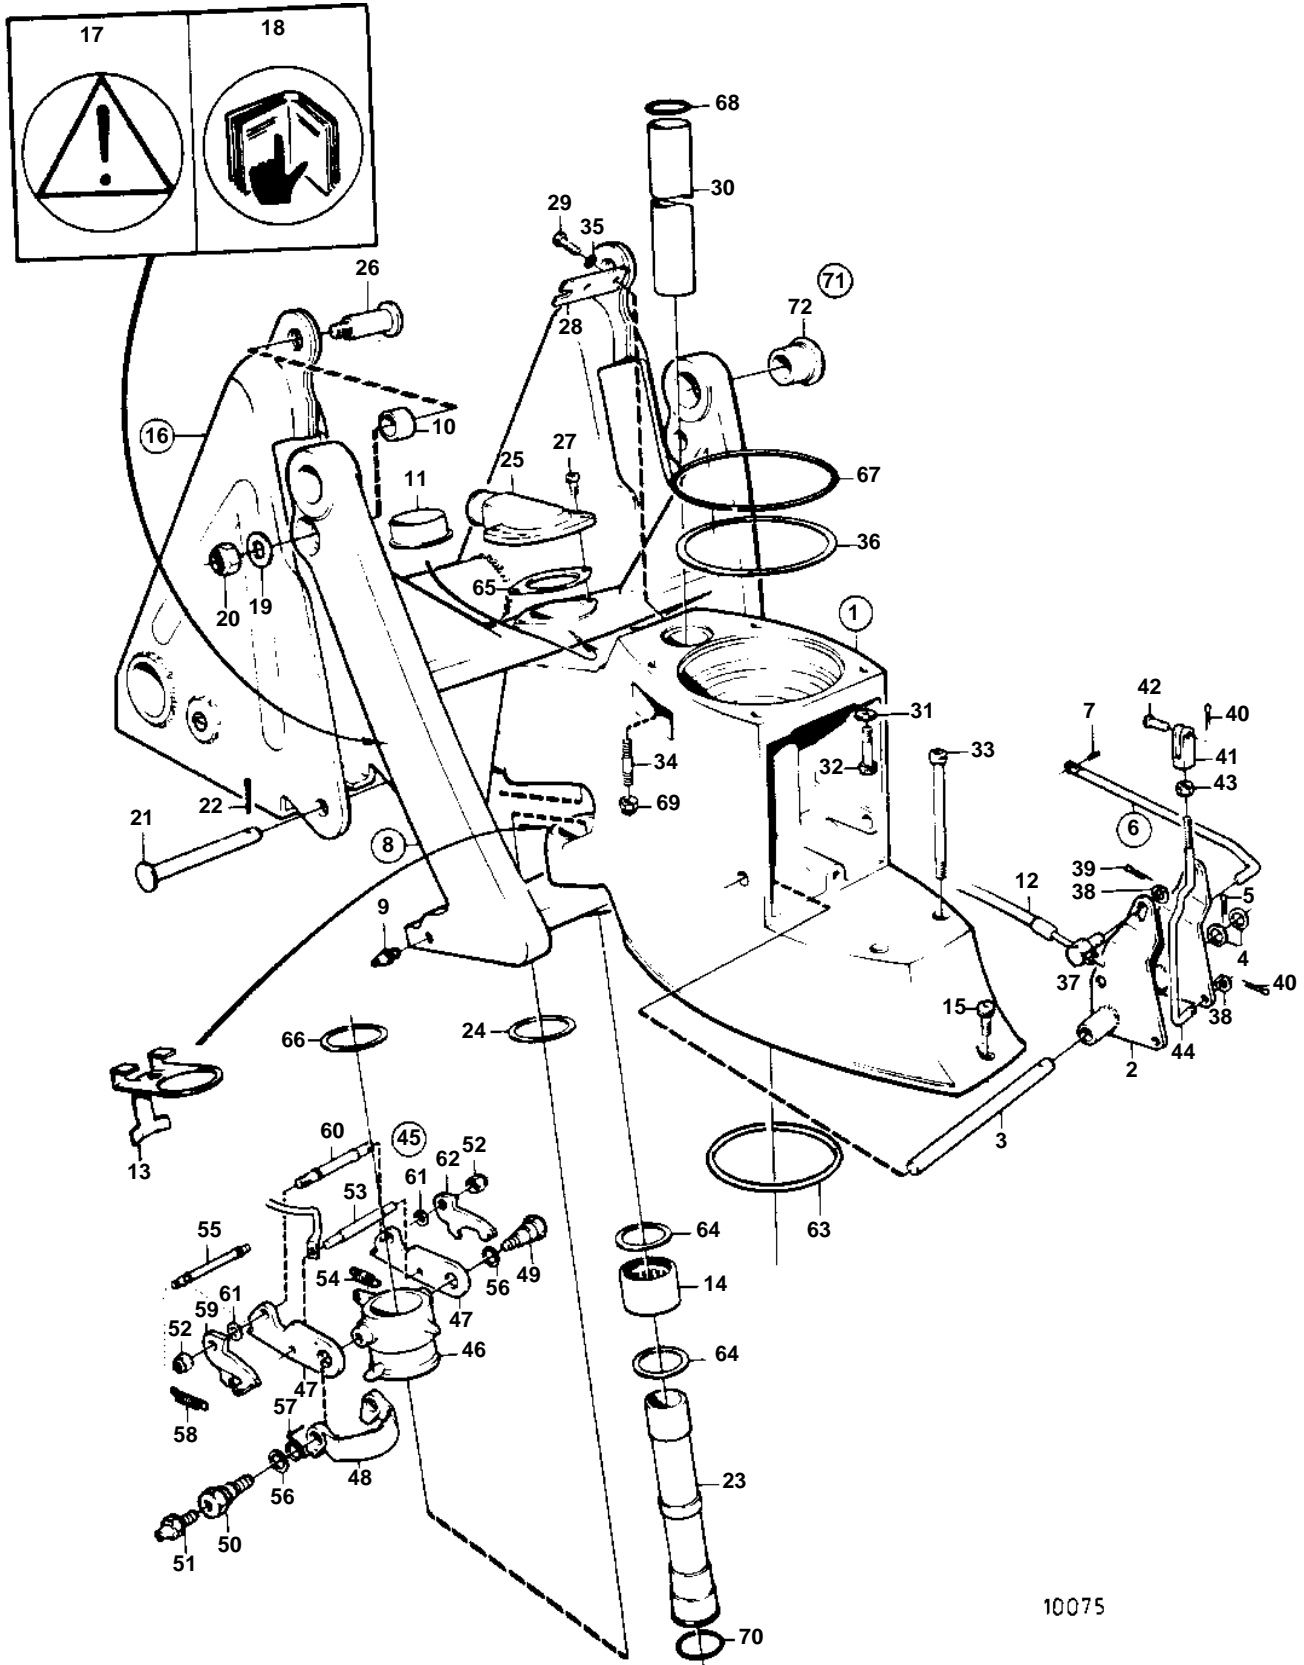

DRIVE SP-A,SP-A1

10075

DRIVE SP-A,SP-A1

REF	PART NO.	QTY	DESCRIPTION	NOTES
1	854033	1	Intermediate housing	
2	897829	1	• Gear yoke	
3	897447	1	• Shaft	
4	897511	2	• Washer	
5	17253	1	• Cotter pin	IK
6	851412	1	• Reverse locking rod	
7	967556	1	• • Spring pin	
8	854100	1	Suspension fork	
9	940194	1	• Nipple	
10	852912	2	• Bushing	
11	853062	1	• Bushing	
12		X	CONTROL CABLE	SEE GROUP 9
13	853967	1	Guide washer	
14	183391	1	Needle bearing	
15	941809	1	Screw	
16	854550	1	Cylinder anchorage	
17	853717	1	• Decal	
18	853716	1	• Decal	
19	853071	2	Washer	
20	946672	2	Lock nut	
21	853309	2	Clevis pin	
22	967707	2	Cotter pin	
23	814386	1	Tube	
24	897696	2	Washer	
25	854031	1	Hose connection	
26	853308	2	Shoulder screw	
27	941813	2	Screw	
28	853078	1	Cable attachment	
29	940168	2	Screw	
30	897644	1	Tube	
31	853095	2	Washer	
32	959456	2	Allen head screw	
33	941808	2	Screw	
34		2	STUD BOLT	INCLUDED IN UPPER GEAR UNIT.
35	940191	2	Washer	
36	943252	X	Adjusting washer	TH = 0,05 MM
36	943866	X	Adjusting washer	TH = 0,10 MM
	943867	X	Adjusting washer	TH = 0,20 MM
36	967557	X	Adjusting washer	TH = 0,30 MM
36	943868	X	Adjusting washer	TH = 0,40 MM
37	804312	1	Cube	
38	940191	2	Washer	
39	17276	1	Cotter pin	
40	17253	2	Cotter pin	
41	813954	1	Control fork	
42	192662	1	Clevis pin	
43	940190	1	Nut	
44	897448	1	Control rod	
45	854035	1	Reverse tilt inhibit	
46	851402	1	• Bearing sleeve	
47	814391	2	• Reverse tilt inhibit	
48	851403	1	• Lock brace	
49	851423	1	• Pin	
50	854344	1	• Pin	
51	940194	1	• Nipple	
52	943197	2	• Nut	INCLUDED IN REPAIR KIT 876265 FOR ASTERN LEVER.
53	851424	1	• Stop arm	INCLUDED IN REPAIR KIT 876265 FOR ASTERN LEVER.
54	832534	1	• Spring	INCLUDED IN REPAIR KIT 876265 FOR ASTERN LEVER.