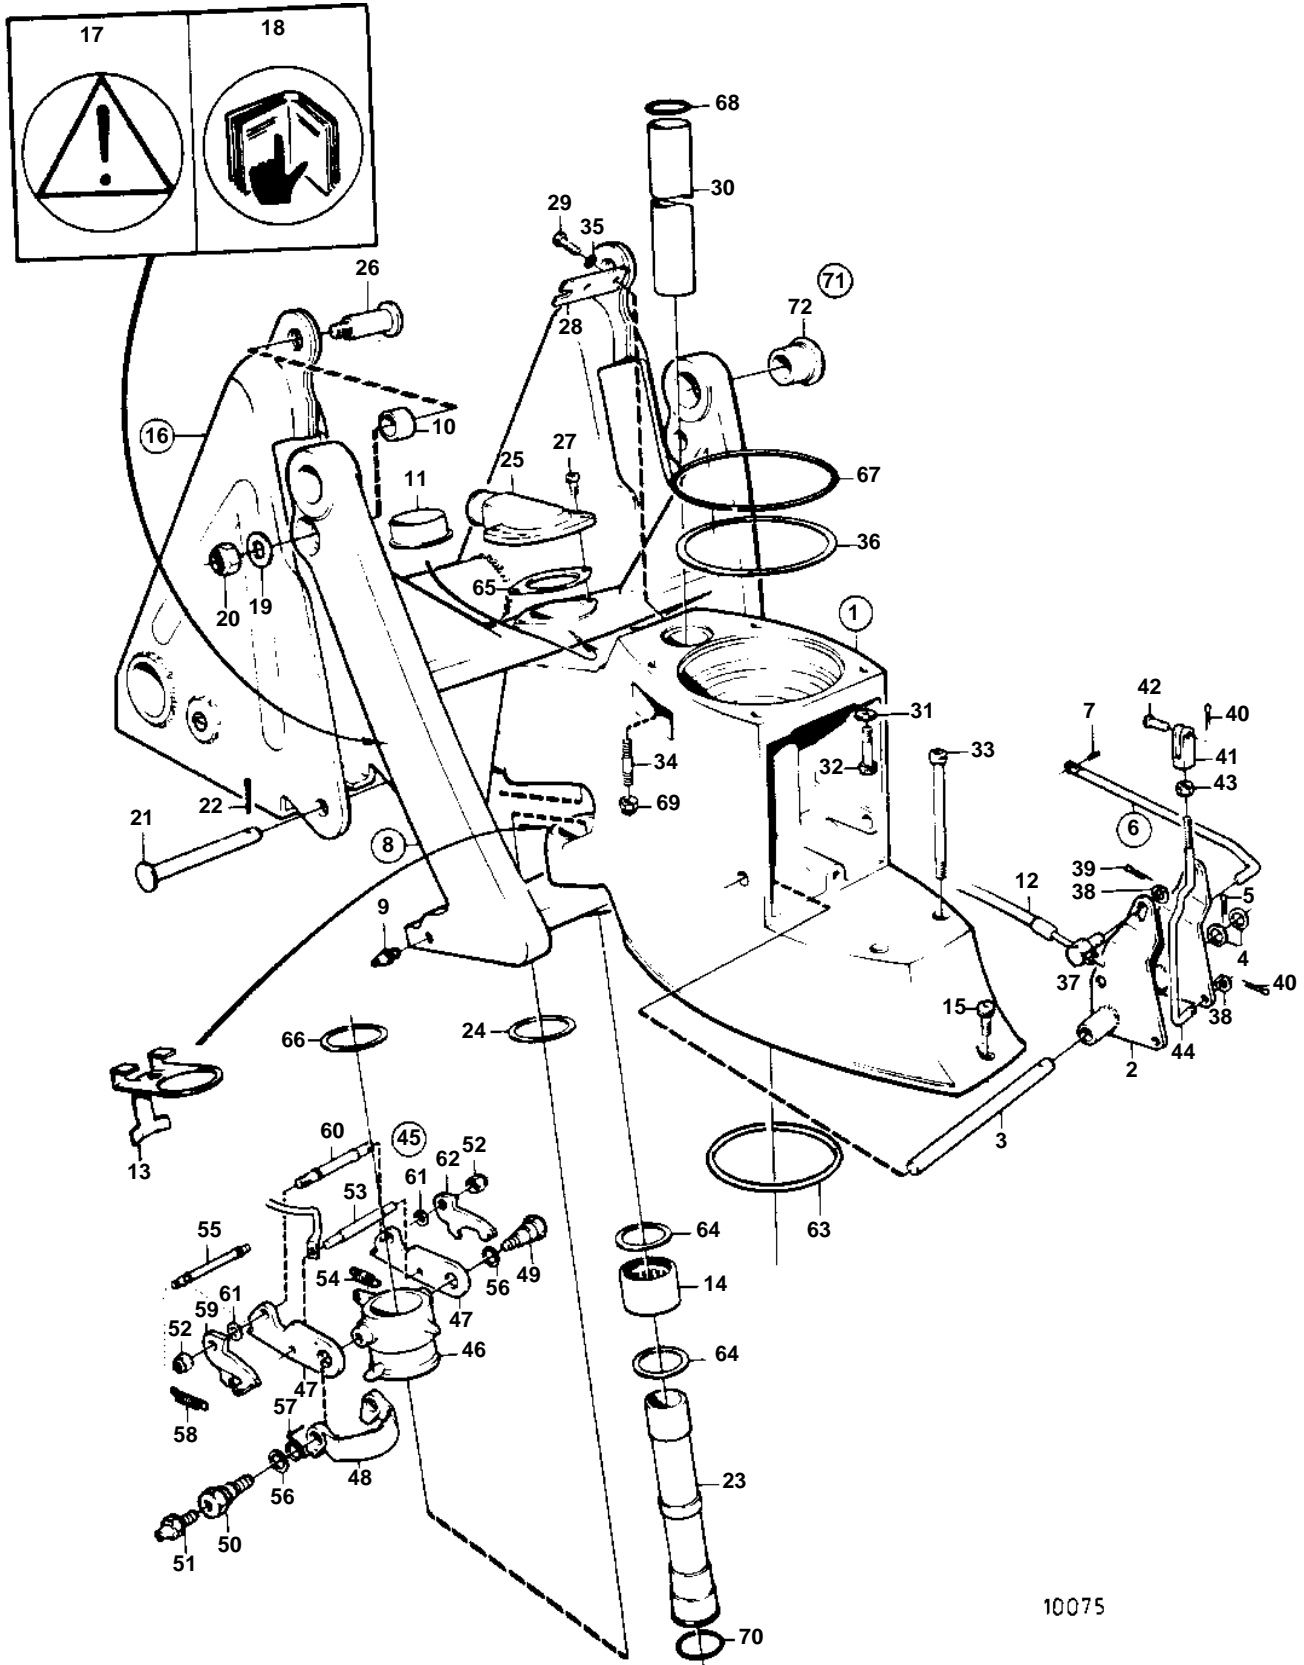

DRIVE SP-A,SP-A1

DRIVE SP-A,SP-A1

REF	PART NO.	QTY	DESCRIPTION	NOTES
1	854937	1	Intermediate housing	
2	897829	1	• Gear yoke	
3	897447	1	• Shaft	
4	897511	2	• Washer	
5	17253	1	• Cotter pin	IK
6	851412	1	• Reverse locking rod	
7	967556	1	• • Spring pin	
8	854100	1	Suspension fork	
9	940194	1	• Nipple	
10	852912	2	• Bushing	
11	853062	1	• Bushing	
12		X	CONTROL CABLE	SEE GROUP 9
13	853967	1	Guide washer	
14	183391	1	Needle bearing	
15	941809	1	Screw	
16	854550	1	Cylinder anchorage	
17	853717	1	• Decal	
18	853716	1	• Decal	
19	853071	2	Washer	
20	946672	2	Lock nut	
21	853309	2	Clevis pin	
22	967707	2	Cotter pin	
23	814386	1	Tube	
24	897696	2	Washer	
25	854031	1	Hose connection	
26	853308	2	Shoulder screw	
27	941813	2	Screw	
28	853078	1	Cable attachment	
29	940168	2	Screw	
30	897644	1	Tube	
31	853095	2	Washer	
32	959456	2	Allen head screw	
33	941808	2	Screw	
34		2	STUD BOLT	INCLUDED IN UPPER GEAR UNIT.
35	940191	2	Washer	
36	941826	X	Adjusting washer	TH = 0,05 MM
36	941827	X	Adjusting washer	TH = 0,20 MM
36	948230	X	Shim	TH = 0,35 MM
	943868	X	Adjusting washer	TH = 0,40 MM
37	804312	1	Cube	
38	940191	2	Washer	
39	17276	1	Cotter pin	
40	17253	2	Cotter pin	
41	813954	1	Control fork	
42	192662	1	Clevis pin	
43	940190	1	Nut	
44	897448	1	Control rod	
45	854035	1	Reverse tilt inhibit	
46	851402	1	• Bearing sleeve	
47	814391	2	• Reverse tilt inhibit	
48	851403	1	• Lock brace	
49	851423	1	• Pin	
50	854344	1	• Pin	
51	940194	1	• Nipple	
52	943197	2	• Nut	INCLUDED IN REPAIR KIT 876265 FOR ASTERN LEVER.
53	851424	1	• Stop arm	INCLUDED IN REPAIR KIT 876265 FOR ASTERN LEVER.
54	832534	1	• Spring	INCLUDED IN REPAIR KIT 876265 FOR ASTERN LEVER.