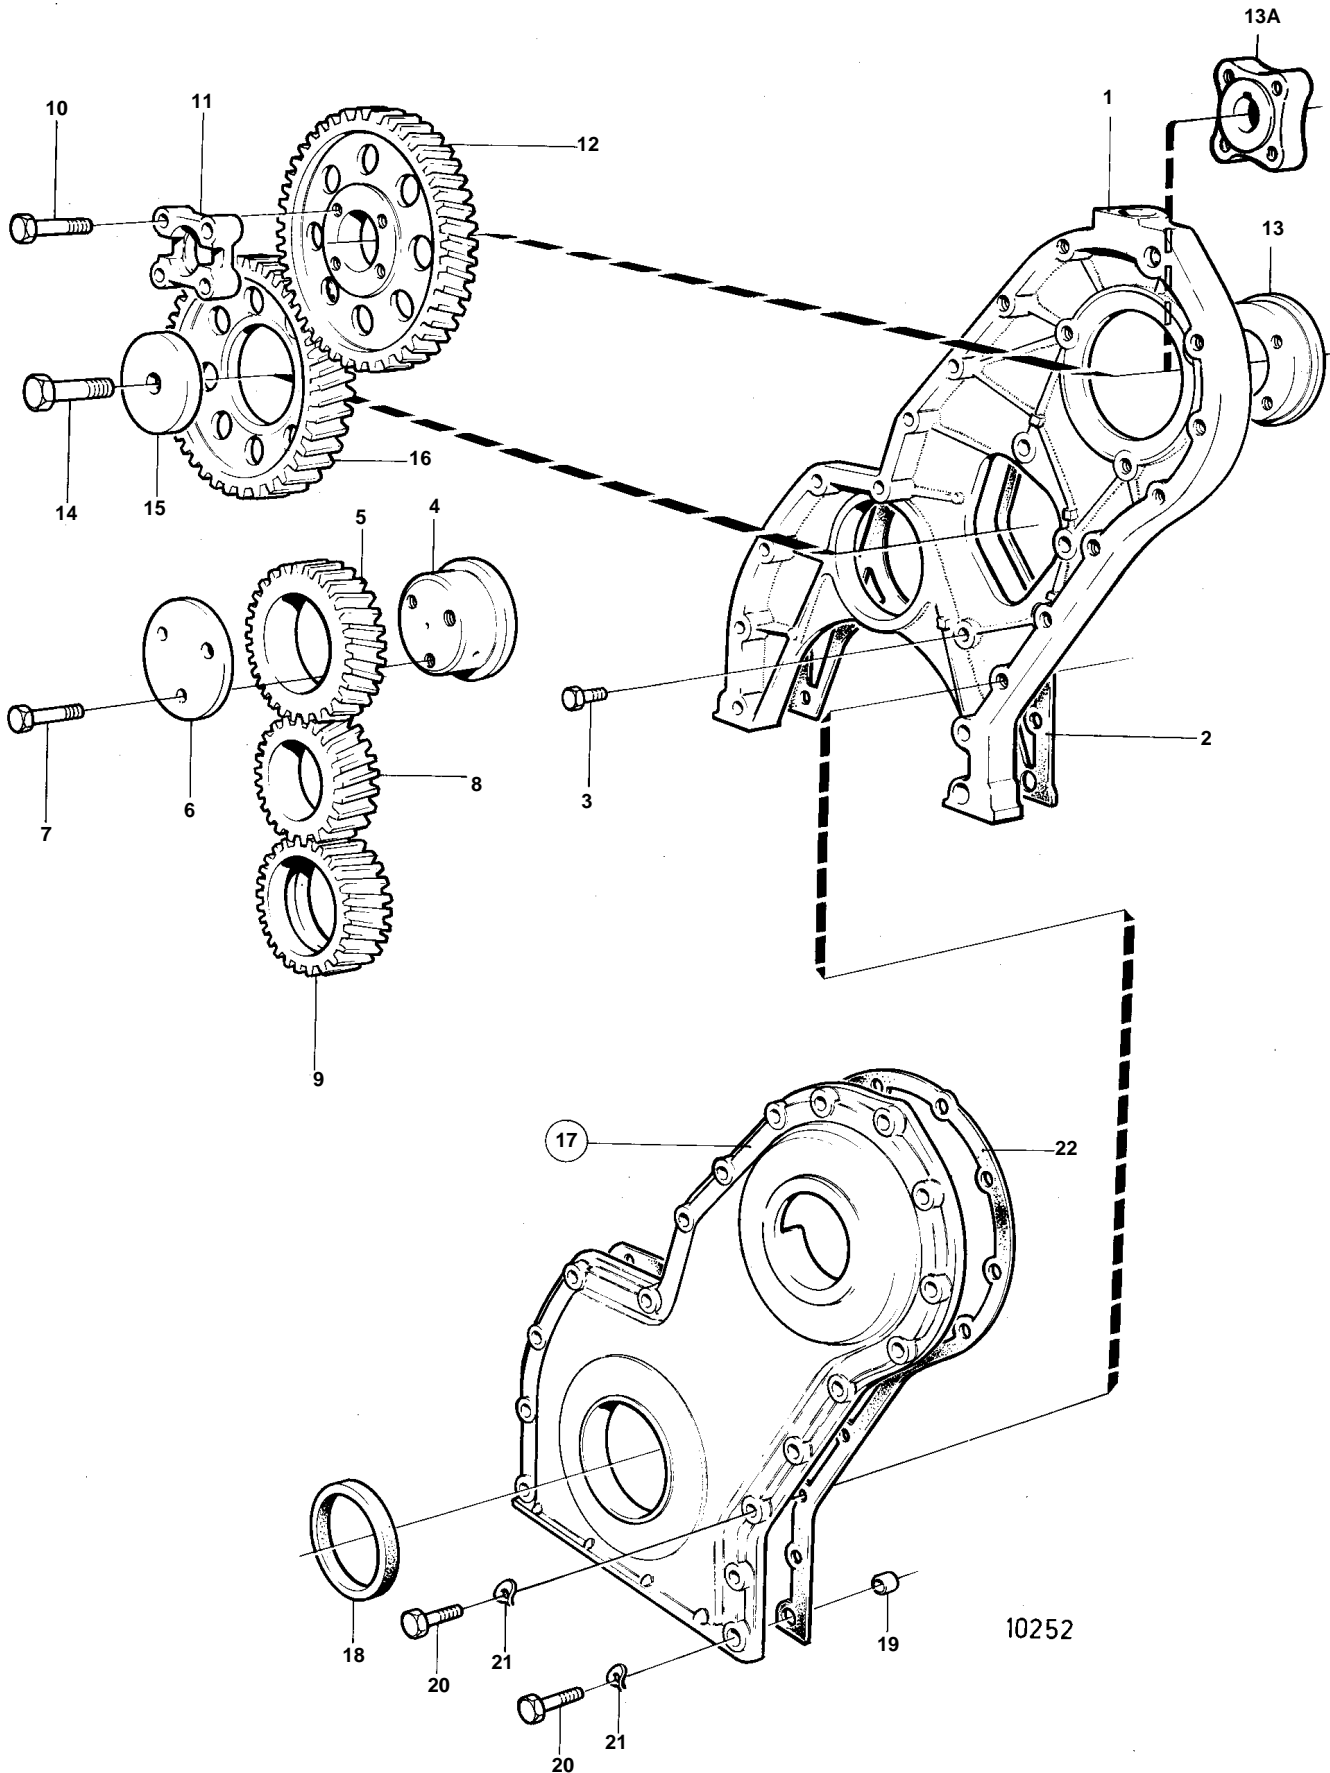

TAMD31A SOLAS

## TAMD31A SOLAS

REF	PART NO.	QTY	DESCRIPTION	SEE SEC.	NOTES
1	838655	1	Timing gear casing		
2	859039	1	Gasket		
3	946173	3	Flange screw		L = 20 MM
	946671	1	Flange screw		L = 30 MM
4	838997	1	Pin		
5	1542061	1	Gear		
6	1542065	1	Thrust washer		
7	965180	3	Flange screw		
8	1542305	1	Gear	02A-3000	
9	1542215	1	Gear		
10	955299	4	Screw		
11	829523	1	Companion flange		
12	838657	1	Gear		
13	838676	1	Hub		REPL BY 859601
13A	859601	1	Hub		
14	965193	1	Screw		
15	1542223	1	Washer	02A-3450	
16	1542034	1	Gear	02A-3450	
17	843086	1	Cover	02A-3450	
18	1542318	1	· Sealing ring		
19	415311	2	· Sleeve		
20	946470	7	Flange screw		L = 35 MM
	948217	1	Flange screw		L = 45 MM
	965179	1	Flange screw		L = 50 MM
	965180	1	Flange screw		L = 60 MM
	965181	5	Screw		L = 70 MM
	965182	2	Flange screw		L = 80 MM
	100222	1	Screw		L = 85 MM
21	941907	13	Spring washer		
22	859038	1	Gasket		