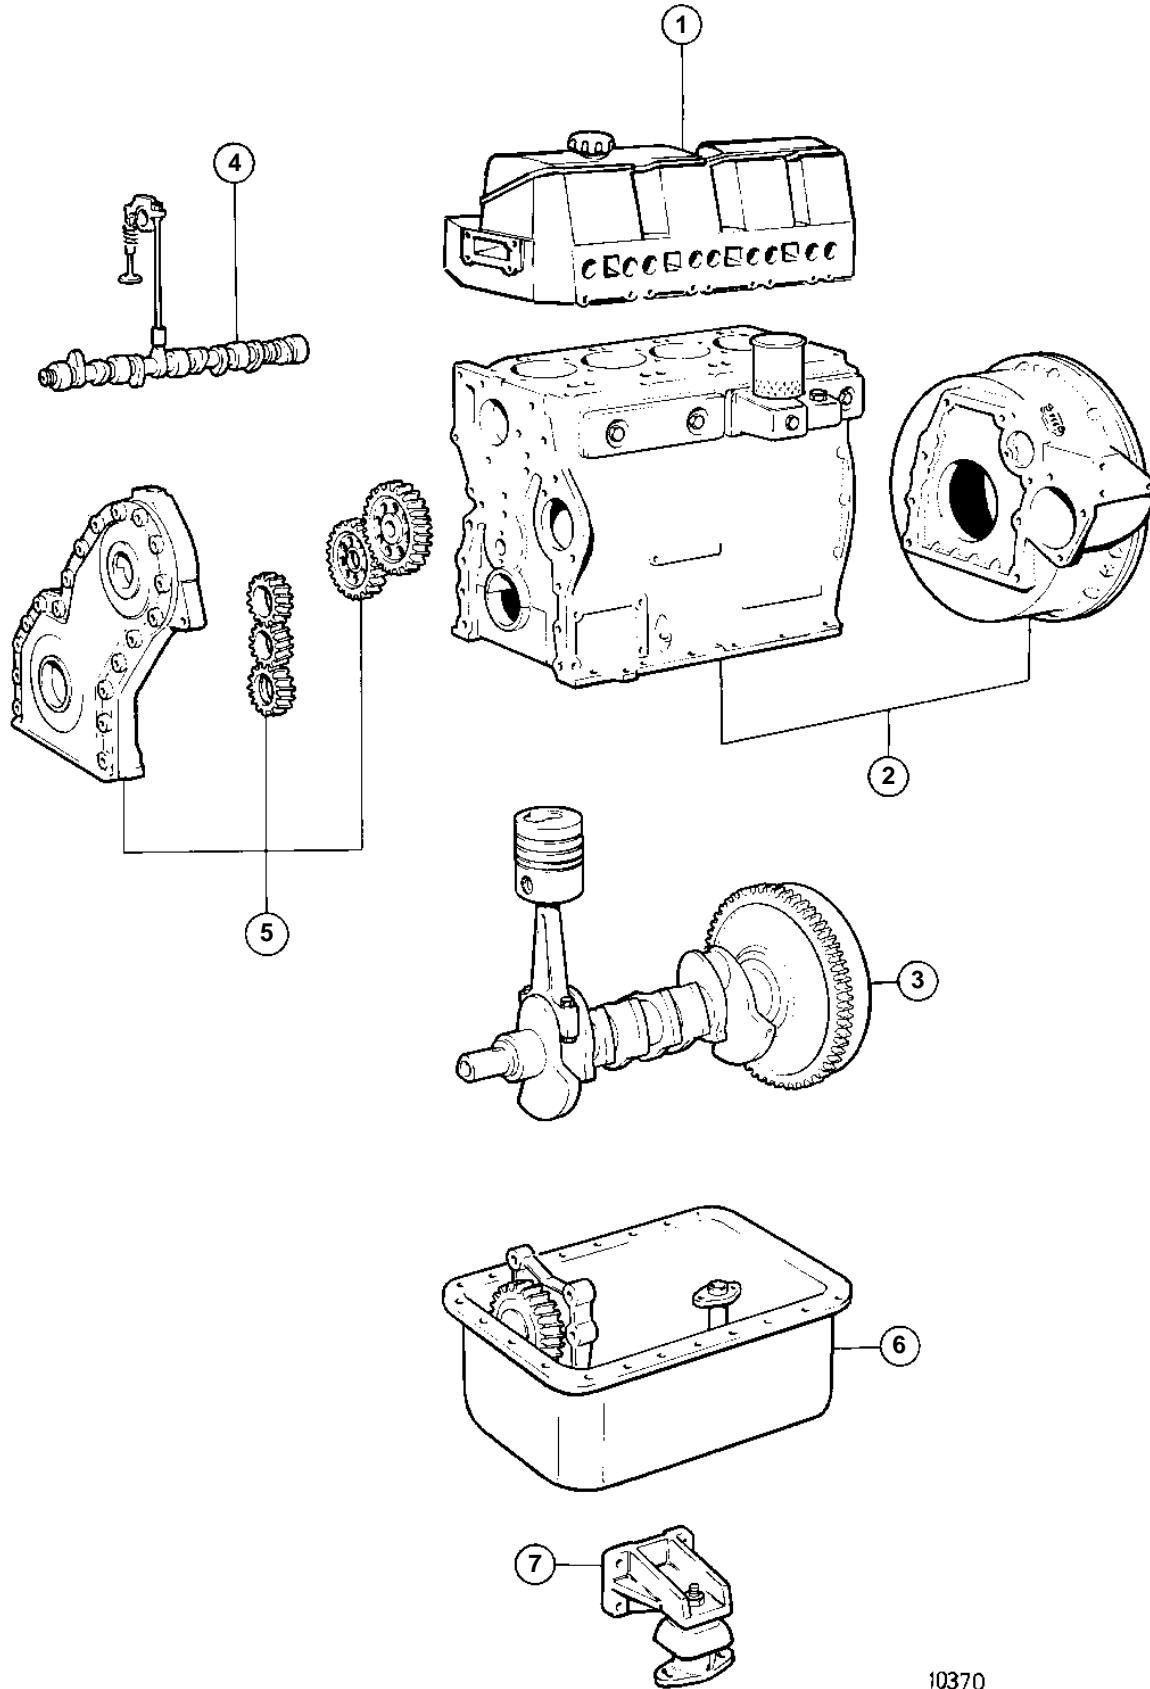

TAMD31A SOLAS

TAMD31A SOLAS

REF	QTY	DESCRIPTION	SEE SEC.
1	1	CYLINDER HEAD	02A-2100
2	1	CYLINDER BLOCK AND FLYWHEEL HOUSING	02A-2550
3	1	CRANKSHAFT AND RELATED PARTS	02A-3000
4	1	CAMSHAFT AND VALVE MECHANISM	02A-3450
5	1	TIMING GEAR HOUSING AND GEARS	02A-4000
6	1	LUBRICATING SYSTEM	02A-4450
7	1	ENGINE MOUNTS	02A-5750