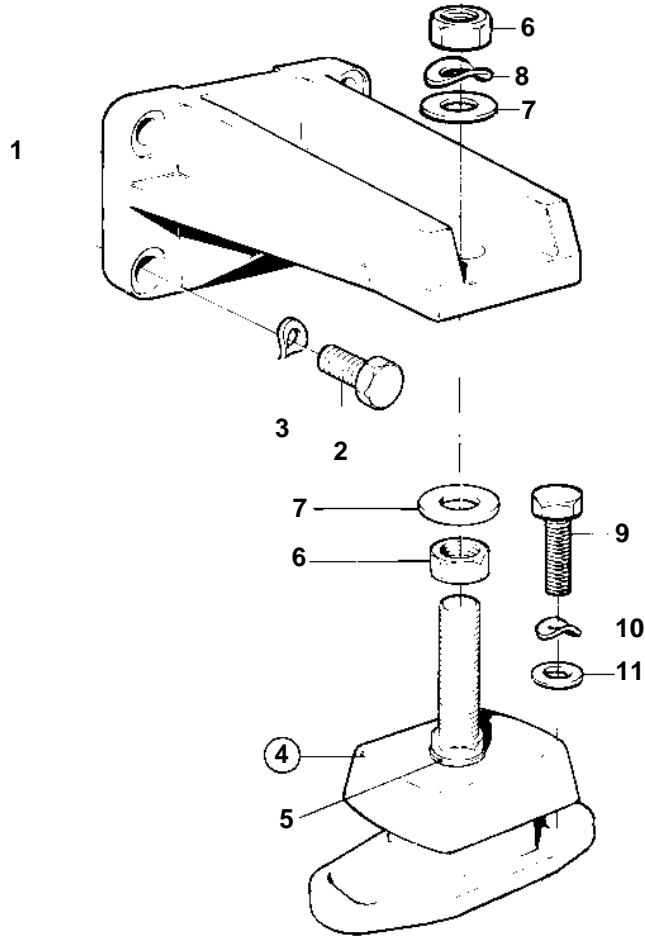

AQAD31A,AD31A,AD31B

9686

AQAD31A,AD31A,AD31B

REF	PART NO.	QTY	DESCRIPTION	SEE SEC.	NOTES
1	860027	2	Engine bracket		FRONT
2	965192	6	Flange screw		L = 40 MM
	965193	2	Screw		L = 50 MM
3	940280	8	Spring washer		EARLY TYPE
4	846764	2	Rubber element		
			Bulletin 44-26	44-26-EN	Reinforced Rubber Cushion
5	955900	2	Washer		
6	955805	4	Nut		
7	191940	4	Washer		
8	941912	2	Spring washer		
9	970951	4	Screw		(955321)
10	941908	4	Spring washer		
11	960140	4	Washer		