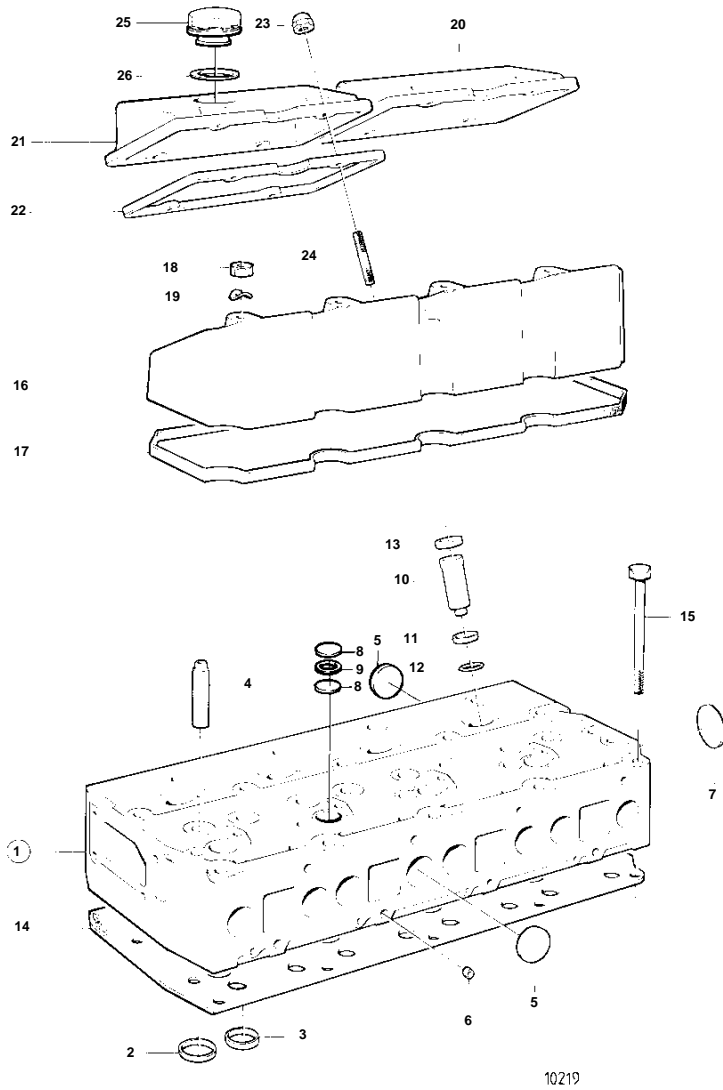

TMD31B,TAMD31B,AD31B

10219

CYLINDER HEAD

02A

TMD31B,TAMD31B,AD31B

REF	PART NO.	QTY	DESCRIPTION	NOTES
1	859889	1	Cylinder head	
2	858331	4	· Valve seat, EXHAUST	STD D
3	860035	4	· Valve seat, INLET	STD D
4	419653	8	· Valve guide	
5	477026	9	· Expansion plug	
6	967853	8	· Cap plug	
7	968955	1	· Expansion plug	
8	967948	8	· Expansion plug	
9	949329	4	· Gasket	
10	838609	4	· Spray sleeve	
11	838896	4	· Sealing ring	
12	838821	8	· O-ring	
13	838619	4	· Steel ring	
14	858993	1	Gasket	
15	838775	19	Screw	
16	838648	1	Valve cover	
17	838652	1	Gasket	
18	945408	4	Flange nut	
19	941907	4	Spring washer	
20	838650	1	Valve cover	
21	838651	1	Valve cover	
22	838654	2	Gasket	
23	968458	8	Nut	
24	953034	8	Stud	
25	1378985	1	Oil filler cap	EARLY TYPE
	3547599	1	Oil filler cap	LATE TYPE
26	940096	1	Gasket	FOR 1378985