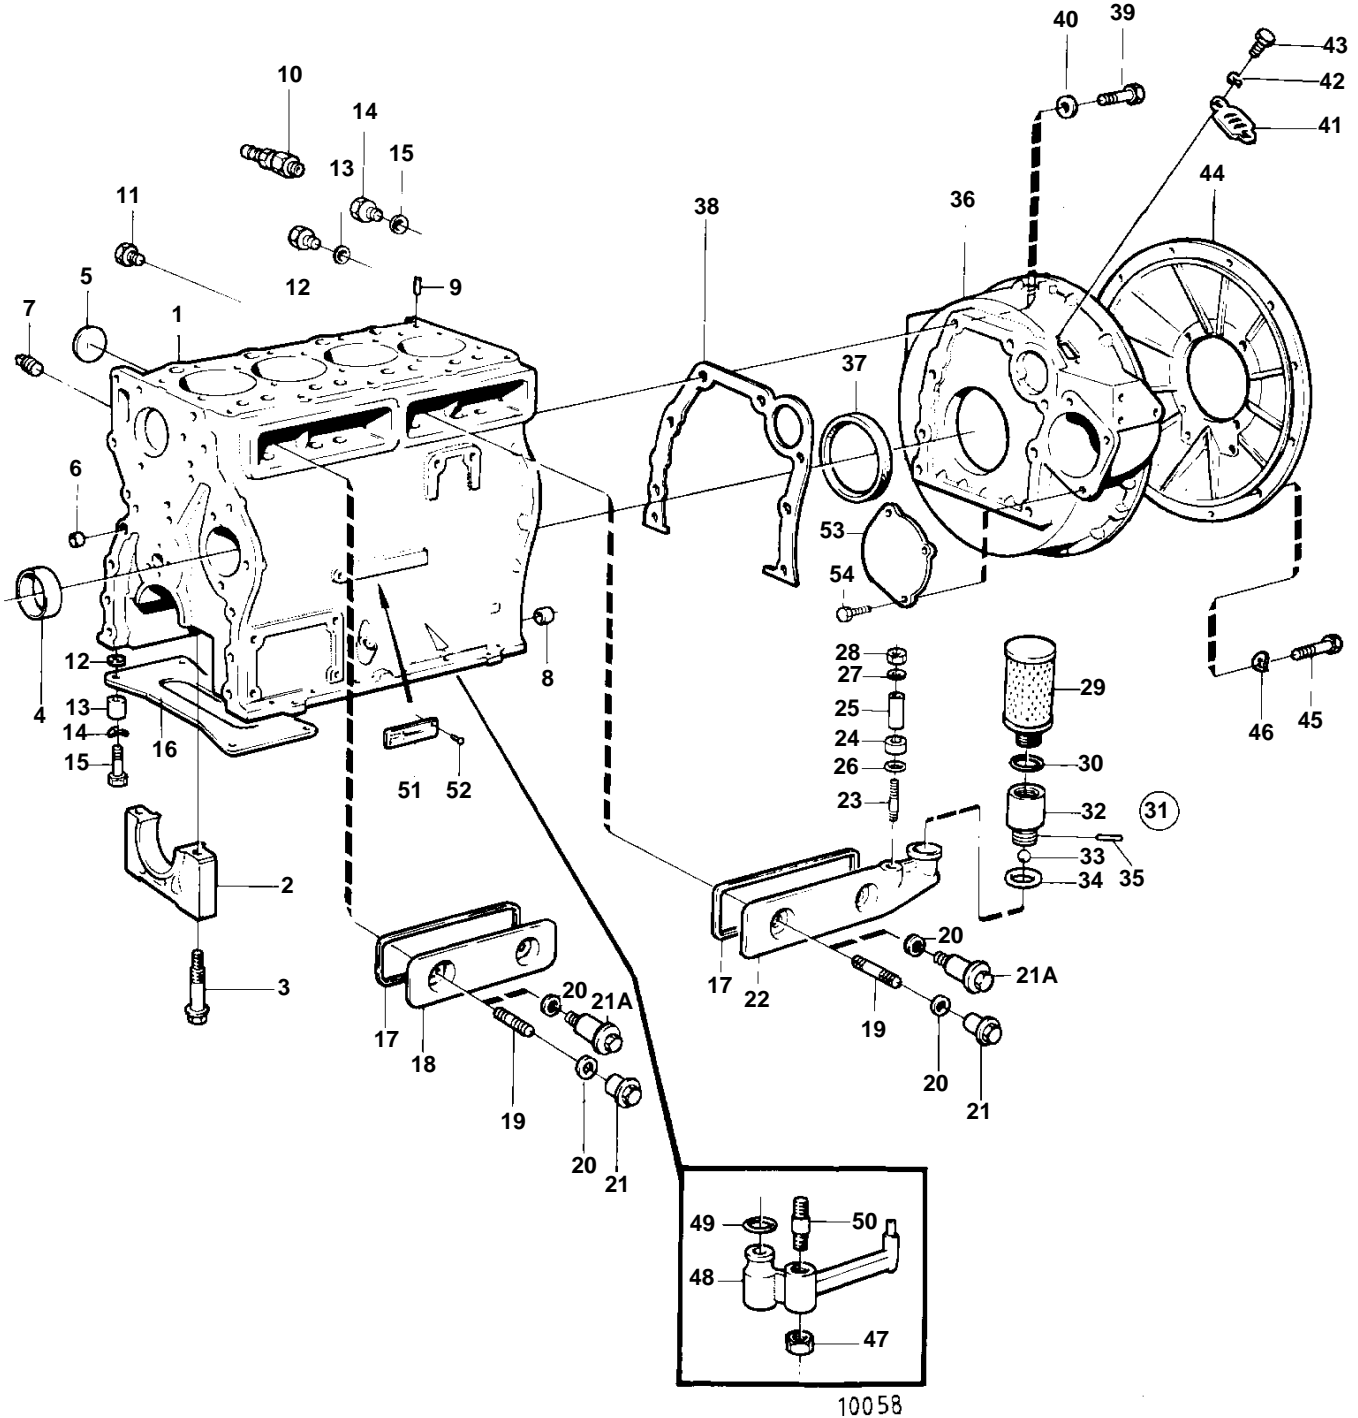

TAMD31A SOLAS

TAMD31A SOLAS

REF	PART NO.	QTY	DESCRIPTION	SEE SEC.	NOTES
1	838620	1	Cylinder block		
	860257	1	Cylinder block		
2		5	· BEARING CAP	02A-3000	
3	1542416	10	· Screw		
4	1542067	5	· Bushing	02A-3450	
5	463905	2	· Expansion plug		
6	955083	4	· Cap plug		
7	952077	2	Plug		
8	415311	3	Sleeve		
9	946402	2	Pin		
10	947893	1	Drain cock		
11	191026	2	Plug		
12	1545204	4	Spacer sleeve		
13	1545160	4	Spacer sleeve		
14	941908	4	Spring washer		
15	965187	4	Screw		
16		1	BRACKET		
17	1542052	2	Rubber seal		
18	1542050	1	Inspection lid		
19	924075	4	Stud		EARLY TYPE
20	469846	4	Sealing ring		
21	1542286	4	Cap nut		EARLY TYPE
21A	859447	4	Shoulder screw		LATE TYPE
22	838763	1	Crankcase ventilatio		
23	924058	1	Stud		
24	842972	1	Valve disc		
25	834678	1	Spacer		
26	858570	1	Seal		
27	960139	1	Washer		
28	949278	1	Lock nut		
29	843736	1	Filter		REPL BY 876069
	876069	1	Filter		
30	843449	1	· Gasket		
31	858256	1	Check valve		
32	858235	1	· Check valve		
33	181501	1	· Steel ball		
34	843449	1	· Gasket		
35	951971	1	· Spring pin		
36	858164	1	Flywheel housing		
37	860431	1	Sealing ring		(1542204)
38	829487	1	Gasket		
39	965185	6	Flange screw		L = 40 MM
	965220	2	Flange screw		L = 45 MM
40	941908	8	Spring washer		
41	407092	1	Cover		
42	941906	2	Spring washer		
43	955296	2	Screw		
44	858165	1	Cover		
45	946752	10	Flange screw		
46	941908	10	Spring washer		
47	946035	4	Lock nut		
48	1542320	4	Oil jet		
49	955981	4	O-ring		
50	1542380	4	Stud		
51		1	ENGINE SIGN		
52	950885	2	Drive screw		
53	423081	1	Flange		
54	946471	3	Screw		