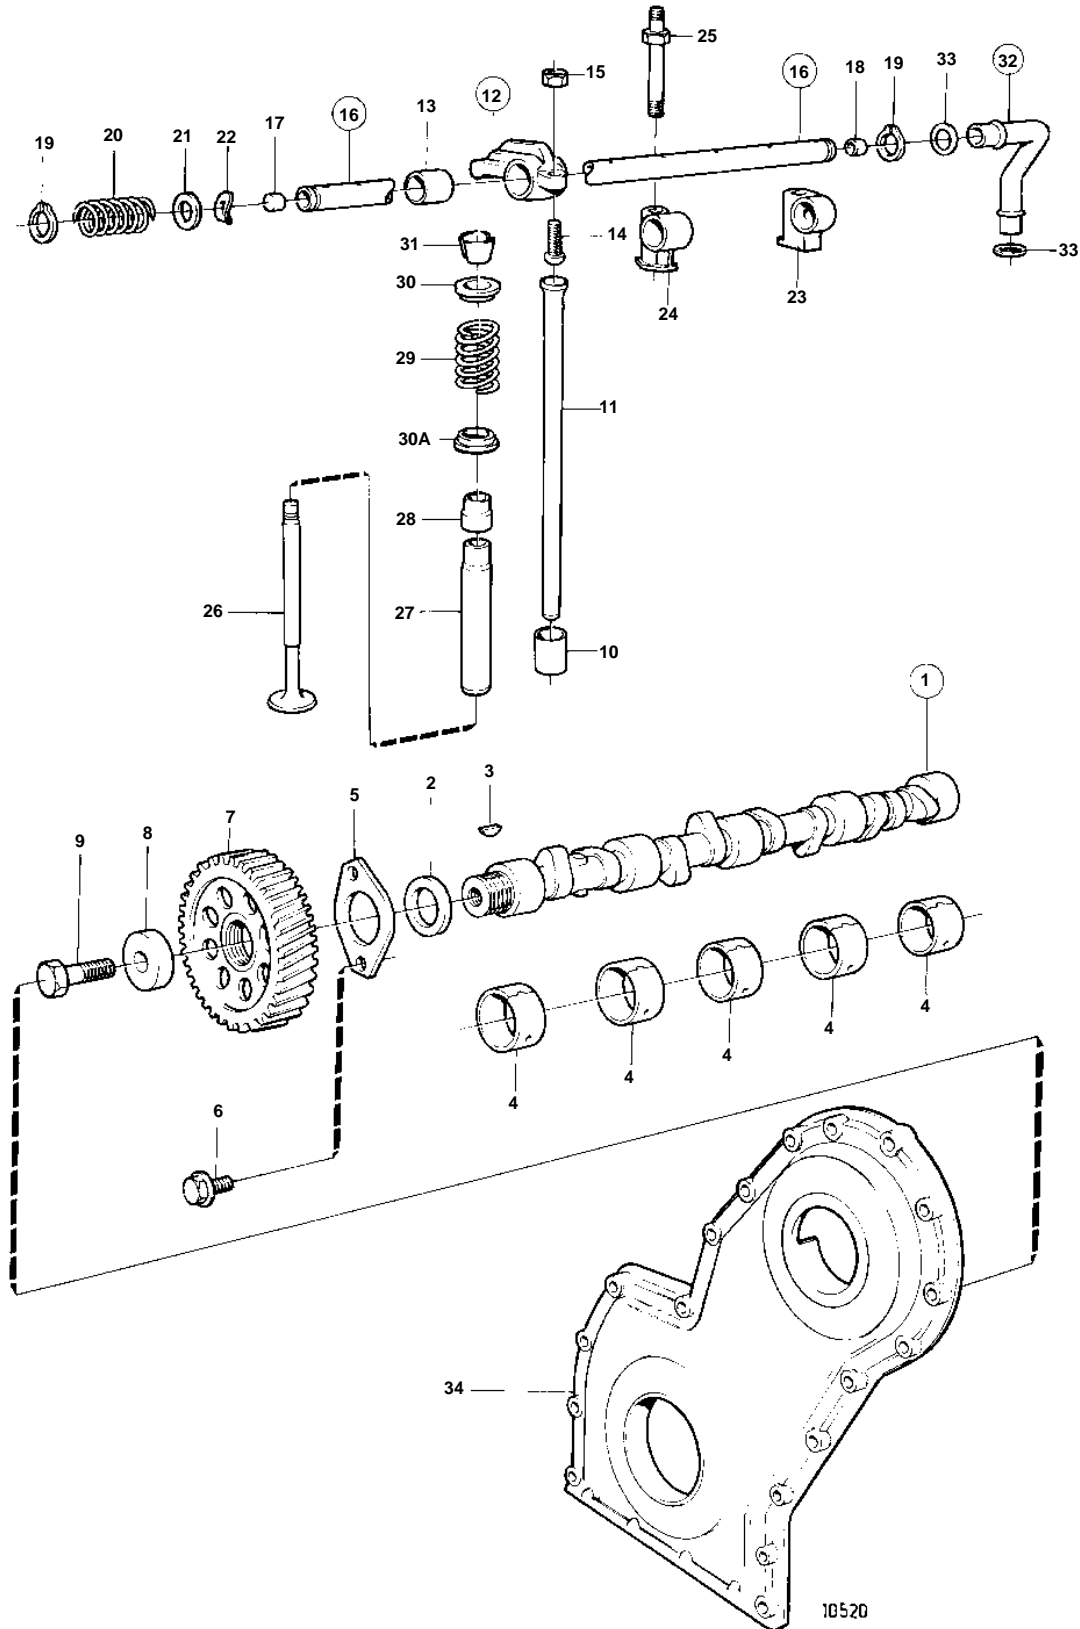

TAMD31A SOLAS

## TAMD31A SOLAS

REF	PART NO.	QTY	DESCRIPTION	SEE SEC.	NOTES
1	838630	1	Camshaft		
2	1542221	1	· Spacer washer		
3	910116	1	· Key		
4	1542067	5	Bushing	02A-2550	
5	838992	1	Thrust washer		
6	946440	2	Flange screw		
7	1542034	1	Gear	02A-4000	
8	1542223	1	Washer		
9	965193	1	Screw		
10	1542208	8	Tappet		
11	838636	8	Push rod		
12	418301	4	Rocker arm		NO. 1,3,5,7
	418298	4	Rocker arm		NO. 2,4,6,8
13	418297	8	· Bushing		
14	418286	8	· Ball stud		
15	921781	8	· Nut		
16	838641	1	Rocker arm shaft		
17	955083	1	· Cap plug		
18	840444	1	· Sleeve		
19	914456	2	Lock ring		
20	411139	3	Spring		
21	400722	2	Washer		
22	840686	2	Washer		
23	838726	1	Bearing bracket		
24	838647	3	Bearing bracket		
25	838732	4	Stud		
26	838637	4	Inlet valve		
	838638	4	Exhaust valve		
27	419653	8	Valve guide	02A-2100	
28	859171	8	Valve stem seal		INLOPP/INLET
29	1545198	8	Valve spring		
30	838639	8	Spring washer		
30A	1332137	8	Valve spring washer		
31	465284	16	Lock		
32	860686	1	Intermediate pipe		
33	969198	2	· O-ring		
34		X	TIMING GEAR COVER AND GEARS	02A-4000	