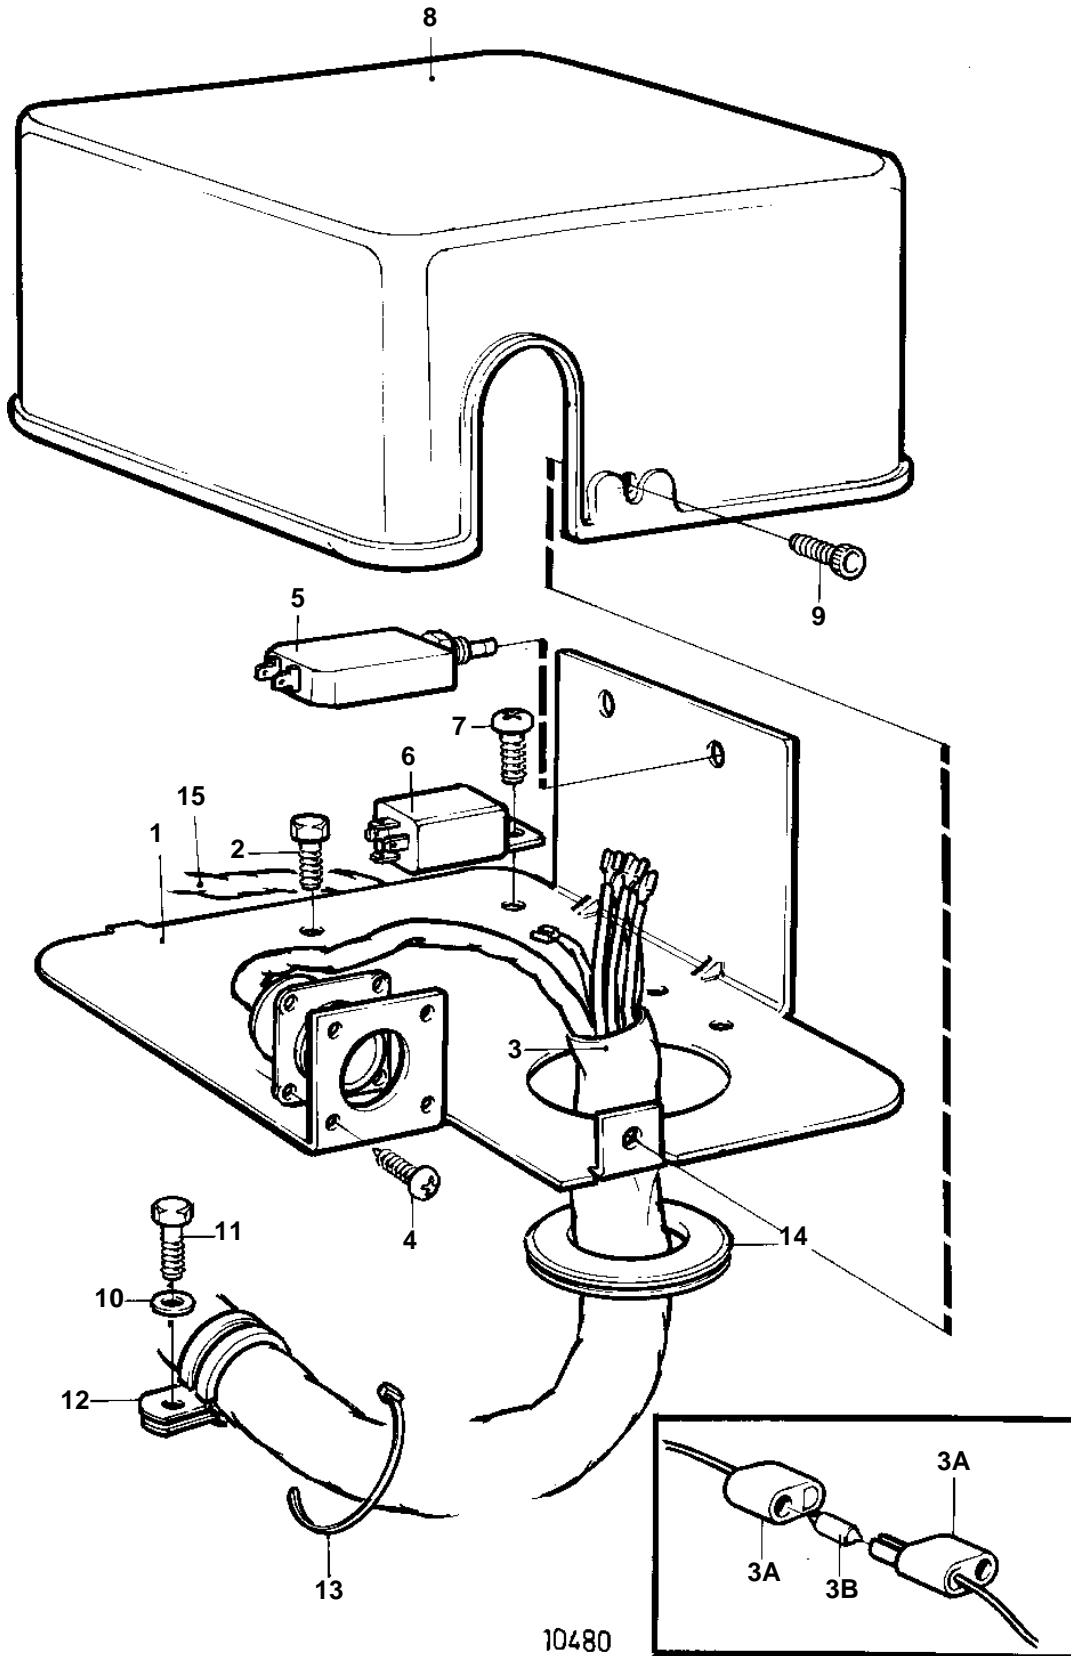

AQAD31A,AD31A

AQAD31A,AD31A

REF	PART NO.	QTY	DESCRIPTION	NOTES
1	838852	1	Bracket	
2	965175	3	Screw	
3	858757	1	Cable trunk	REPL BY 859226
	859226	1	Cable trunk	12V
3A	966334	1	· Fuse holder	INCLUDED IN CABLE UNIT 859226
3B	942785	1	· Fuse	12V. FOR EXHAUST PRESSURE REGULATOR. INCLUDED IN CABLE UNIT 859226
4	955119	4	Screw	
5	966689	1	Fuse	
6	846762	1	Relay	12V 50A
	853545	1	Relay kit	(853544) 12V 30A
7	956090	1	Screw	FOR 846762
	956074	1	Screw	FOR 853545
8	838808	1	Cover	
9	846736	1	Lock screw	
10	942767	1	Lock washer	
11	946440	1	Flange screw	
12	949786	2	Clamp	
13	948210	X	Strip clamp	
14		1	BUSHING	
15		1	GROUND CABLE	