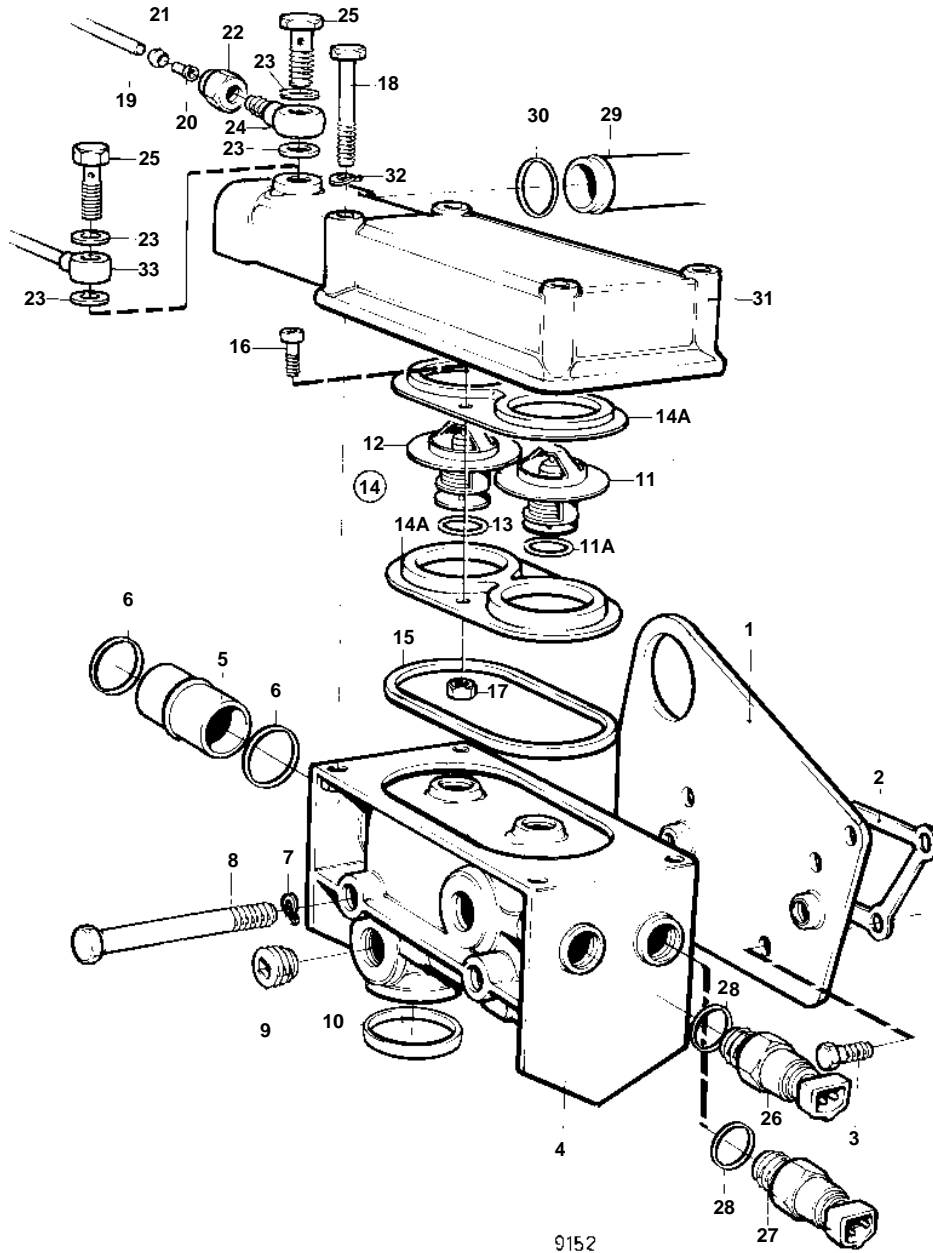

TAMD31A SOLAS

TAMD31A SOLAS

REF	PART NO.	QTY	DESCRIPTION	SEE SEC.	NOTES
1	838703	1	Adapter		
2	1542187	1	Gasket		
3	955295	4	Screw		
4	838704	1	Thermostat housing		
5	838739	1	Tube		THERMOSTAT HOUSING-HEAT EXCHANGER.
6	968927	2	O-ring		
7	941907	2	Spring washer		
8	965183	2	Flange screw		
9	952077	2	Plug		
10	1542198	1	Sealing ring	02B-0960	
11	876128	1	Thermostat kit		(273952) 81%Z9
11A	416033	1	· Sealing ring		
12	875849	1	Thermostat kit		81%Z9. WITH AIR VENTING VALVE
13	416033	1	· Sealing ring		
14	876145	1	Retainer kit		
14A	859229	2	· Retainer		
15	838807	1	· Sealing ring		
16	963554	2	· Screw		
17	966170	2	· Nut		
18	965217	4	Flange screw		
19	945460	1	Plastic pipe, PIPE		L = 75 MM EARLY TYPE
				02B-0860	
20	944717	1	Sleeve		EARLY TYPE
21	954364	1	Fitting		EARLY TYPE
22	954356	1	Cap nut		EARLY TYPE
23	11994	2	Gasket		
24	945417	1	Nipple		EARLY TYPE
25	969299	1	Hollow screw		(74040)
26	843325	1	Temperature sensor		24V
27	858229	1	Thermo monitor		24V
28	957181	2	Gasket		
29	838797	1	Coolant pipe		HEAT EXCHANGER-THERMOSTAT HOUSING.
30	968927	1	O-ring		
31	838789	1	Housing		
32	941907	4	Spring washer		
33	860229	1	Air vent hose		LATE TYPE. TURBO-HEAT EXCHANGER-THERMOSTAT HOUSING