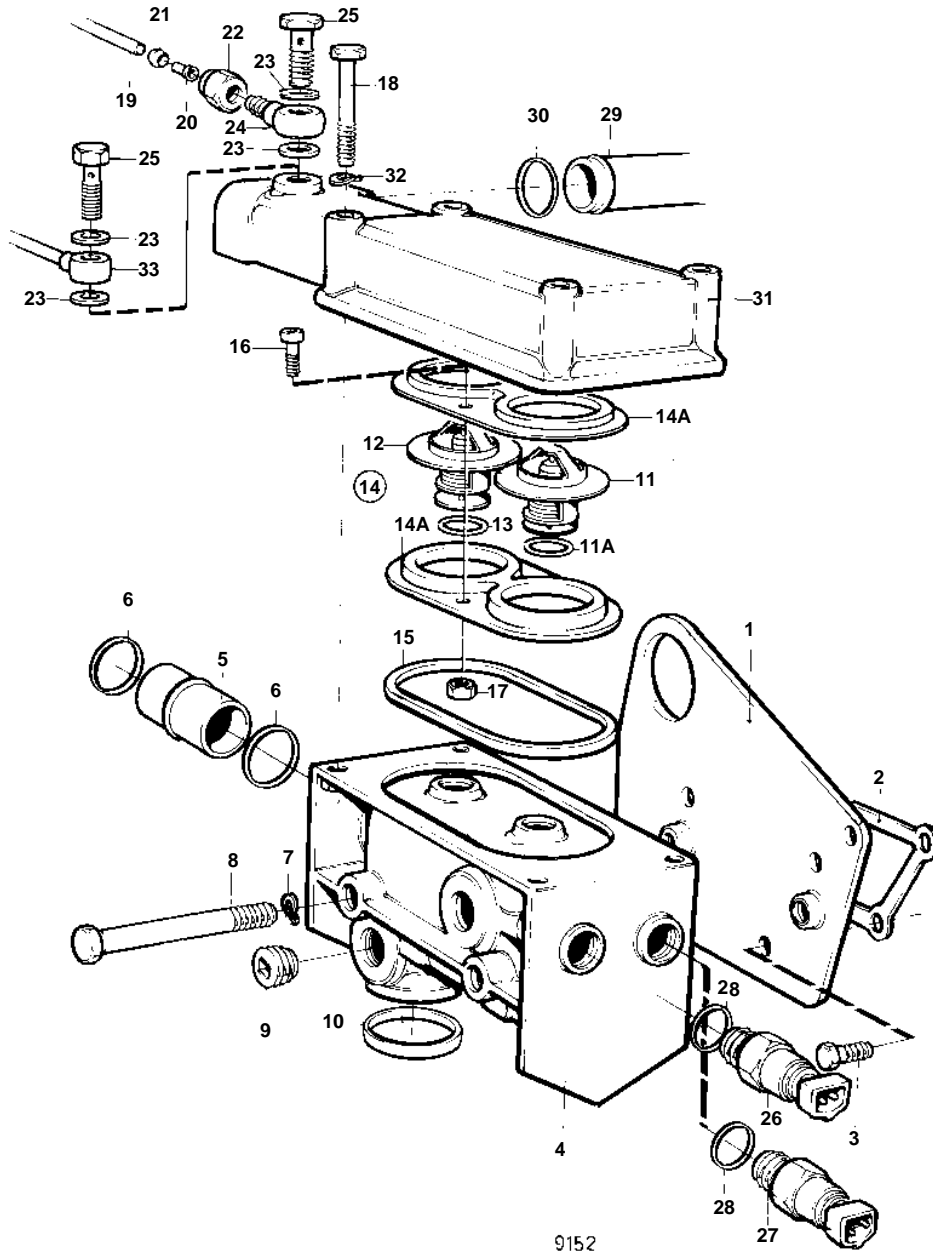

TMD31A,TAMD31A,AQAD31A,AD31A

TMD31A,TAMD31A,AQAD31A,AD31A

REF	PART NO.	QTY	DESCRIPTION	SEE SEC.	NOTES
1	838703	1	Adapter		
2	1542187	1	Gasket		
3	955295	4	Screw		
4	838704	1	Thermostat housing		
5	838739	1	Tube		
6	968927	2	O-ring		
7	941907	2	Spring washer		
8	965183	2	Flange screw		
9	952077	2	Plug		
10	1542198	1	Sealing ring	02B-0953	
11	876128	1	Thermostat kit		(273952) 81%Z9
11A	416033	1	· Sealing ring		
12	875849	1	Thermostat kit		81%Z9. WITH AIR VENTING VALVE
13	416033	1	· Sealing ring		
14	876145	1	Retainer kit		
14A	859229	2	· Retainer		
15	838807	1	· Sealing ring		
16	963554	2	· Screw		
17	966170	2	· Nut		
18	965217	4	Flange screw		
19	945460	1	Plastic pipe, PIPE		L = 95 MM, EARLY TYPE
				02B-0850	
20	944717	1	Sleeve		EARLY TYPE
21	954364	1	Fitting		EARLY TYPE
22	954356	1	Cap nut		EARLY TYPE
23	11994	2	Gasket		
24	945417	1	Nipple		EARLY TYPE
25	969299	1	Hollow screw		(74040)
26	827151	1	Temperature sensor		12V
	843325	1	Temperature sensor		24V
27	833927	1	Thermo monitor		12V
	858229	1	Thermo monitor		24V
28	957181	2	Gasket		
29	838797	1	Coolant pipe		HEAT EXCHANGER-THERMOSTAT HOUSING.
30	968927	1	O-ring		
31	838789	1	Housing		
32	941907	4	Spring washer		
33	860229	1	Air vent hose		LATE TYPE. TURBO-HEAT EXCHANGER-THERMOSTAT HOUSING