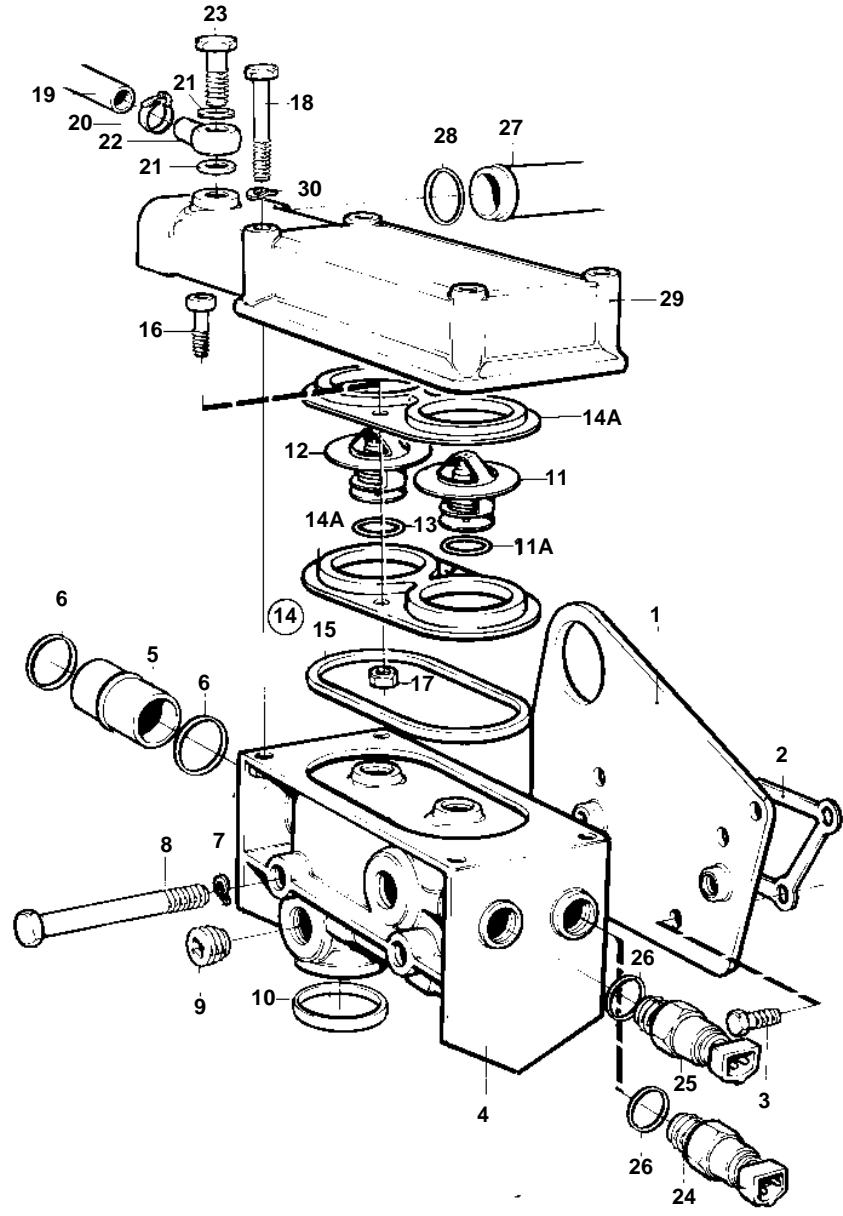

MD31A

9151

MD31A

REF	PART NO.	QTY	DESCRIPTION	SEE SEC.	NOTES
1	838703	1	Adapter		
2	1542187	1	Gasket		
3	955295	4	Screw		
4	838704	1	Thermostat housing		
5	838739	1	Tube		
6	968927	2	O-ring		
7	941907	2	Spring washer		
8	965183	2	Flange screw		
9	952077	2	Plug		
10	1542198	1	Sealing ring	02B-0951	
11	876128	1	Thermostat kit		(273952) 81%Z9
11A	416033	1	· Sealing ring		
12	875849	1	Thermostat kit		81%Z9. WITH AIR VENTING VALVE
13	416033	1	· Sealing ring		
14	876145	1	Retainer kit		
14A	859229	2	· Retainer		
15	838807	1	· Sealing ring		
16	963554	2	· Screw		
17	966170	2	· Nut		
18	965217	4	Flange screw		
19	943366	1	Hose, HOSE		L = 2000 MM
				02B-0840	
20	943470	1	Hose clamp		
21	11994	2	Gasket		
22	858750	1	Banjo nipple		
23	969299	1	Hollow screw		(74040)
24	827151	1	Temperature sensor		12V
25	833927	1	Thermo monitor		12V
26	957181	2	Gasket		
27	858217	1	Tube		HEAT EXCHANGER-THERMOSTAT HOUSING.
28	968927	1	O-ring		
29	838789	1	Housing		
30	941907	4	Spring washer		