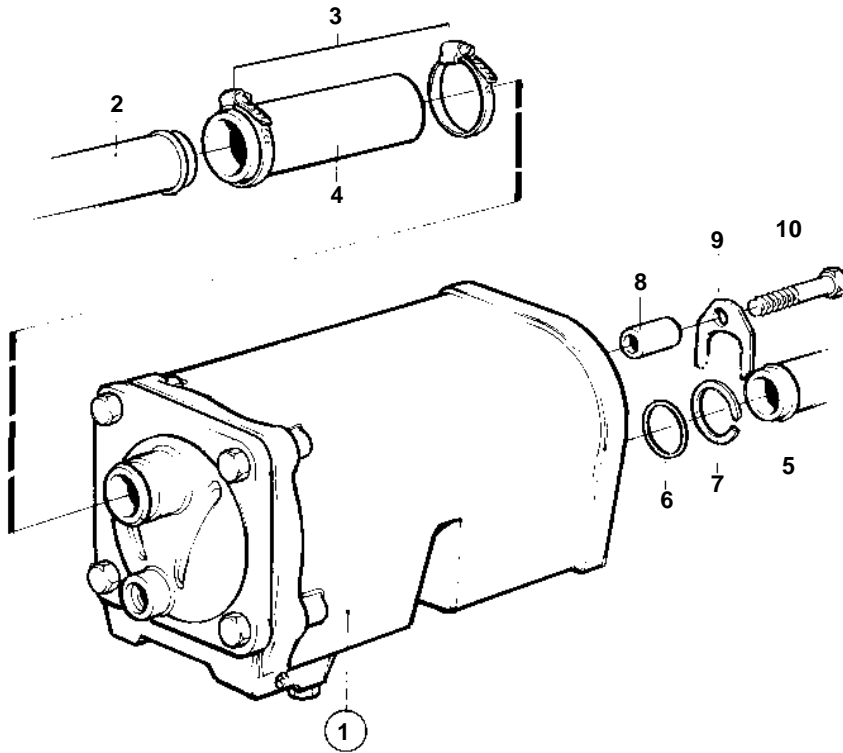

TAMD31A SOLAS

9730

TAMD31A SOLAS

REF	PART NO.	QTY	DESCRIPTION	SEE SEC.	NOTES
1	838967	1	Oil cooler		
				02B-1320	
	859525	1	Oil cooler		SN2203109458-
				02B-1350	
2	838819	1	Coolant pipe		OIL COOLER-AFTER COOLER
3	943475	2	Hose clamp		
4	944386	1	Hose		
5	838971	1	Tube		SEA WATER PUMP-OIL COOLER.
6	949658	1	O-ring		
7	847108	1	Retainer		
8	807182	1	Spacer sleeve		
9	838970	1	Brace		
10	948217	1	Flange screw		