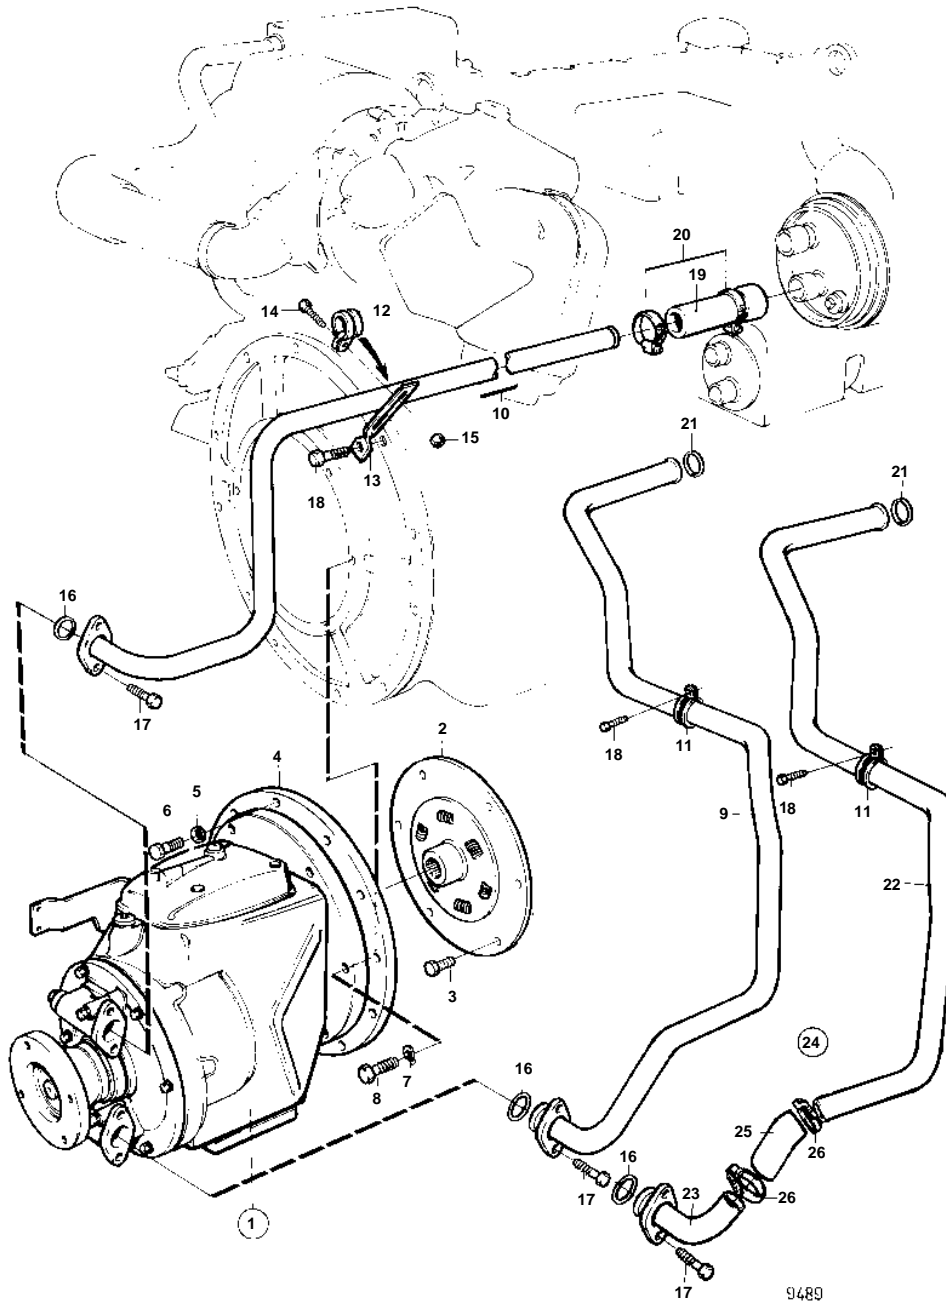

TAMD31A SOLAS

## TAMD31A SOLAS

REF	PART NO.	QTY	DESCRIPTION	NOTES
1	853398	1	Reversing gear COMPONENTS	SEE GROUP 4B
	853399	1	Reversing gear COMPONENTS	SEE GROUP 4B
	854902	1	Reversing gear COMPONENTS	RATIO 1,93:1 SEE GROUP 4B
	854903	1	Reversing gear COMPONENTS	RATIO 2,63:1 SEE GROUP 4B
2	855389	1	Absorber	
3	946173	6	Flange screw	
4	829489	1	Cover	
5	941908	11	Spring washer	
6	946752	11	Flange screw	
7	941908	6	Spring washer	
8	946752	6	Flange screw	
9	838816	1	Coolant pipe	AFTER COOLER-REVERSE GEAR.. REPLACED BY PIPE 860279, PIPE 860280 AND INSTALLATION KIT 859588.
10	860278	1	Coolant pipe	(838818). REVERSE GEAR-HEAT EXCHANGER.
11	947827	1	Clamp	
12	952635	1	Clamp	
13	858587	1	Bracket	
14	947542	1	Screw	
15	945407	1	Flange nut	
16	842913	2	Sealing ring	
17	946544	4	Flange screw	
18		2	SCREW	SEE GROUP 2A
19	944386	1	Hose	SEE GROUP 2B
20	943475	2	Hose clamp	SEE GROUP 2B
21	858986	1	Sealing ring	SEE GROUP 2B
22	860279	1	Coolant pipe	(859585). AFTER COOLER-REVERSE GEAR.
23	860280	1	Coolant pipe	(859586)
24	859588	1	Mounting kit	
25	944386	1	· Hose	L = 80 MM
26	943475	2	· Hose clamp	