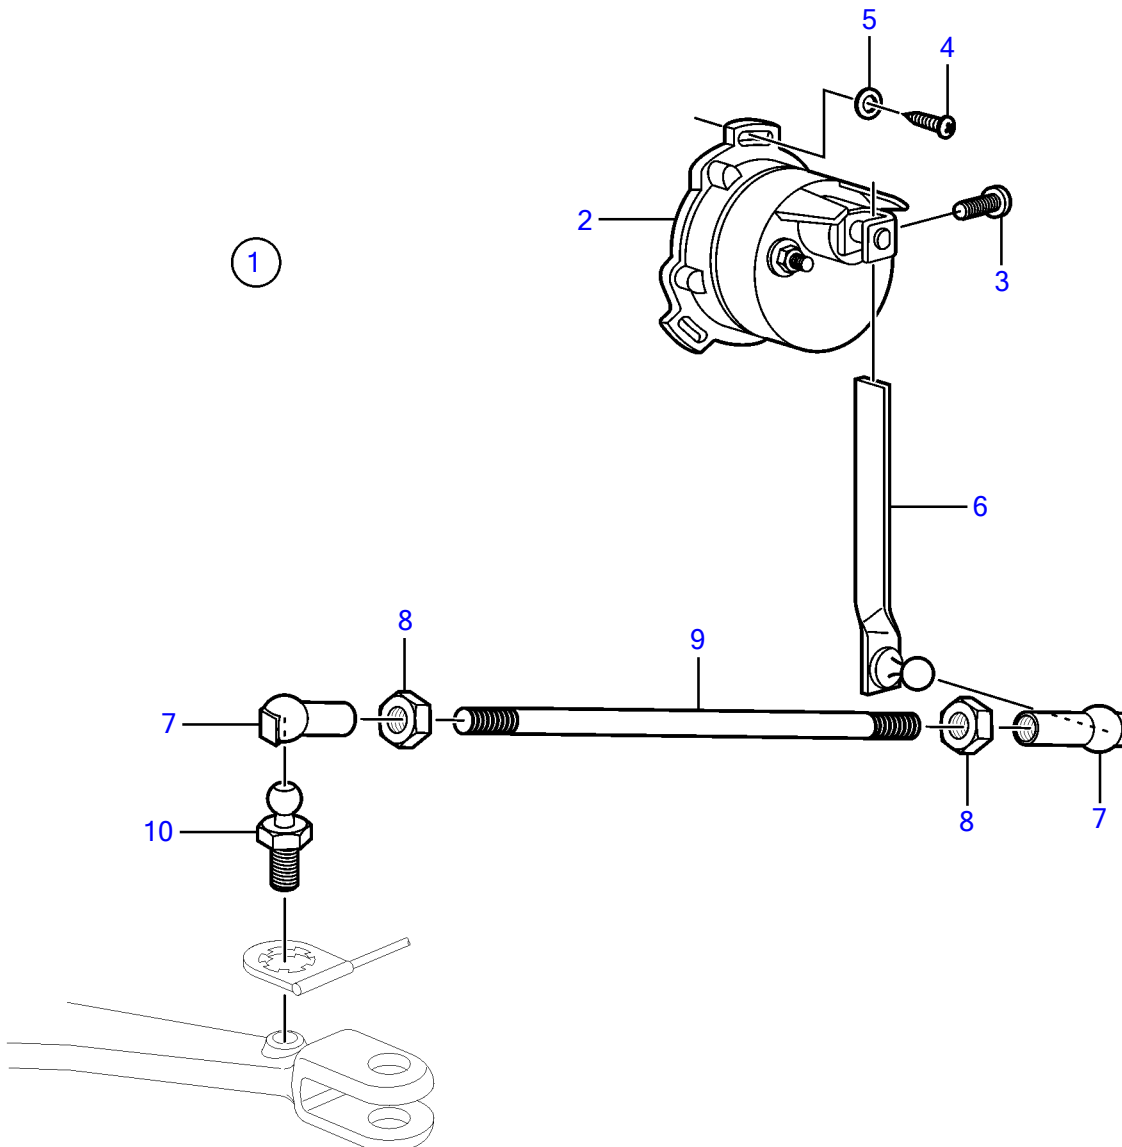

D3-110I-D, D3-110I-E, D3-110I-F, D3-140I-E, D3-140I-F, D3-140A-D, D3-140A-E, D3-140A-F, D3-150I-D, D3-150I-E, D3-150I-F, D3-170I-D, D3-170I-E, D3-170I-F, D3-170A-D, D3-170A-E, D3-170A-F, D3-200I-D, D3-200I-E, D3-200I-F, D3-200A-D, D3-200A-E, D3-200A-F, D3-220I-D, D3-220I-E, D3-220I-F, D3-220A-D, D3-220A-E, D3-220A-F

REF	PART NO.	QTY	DESCRIPTION	NOTES
1	21323189	1	Sensor	
2	837772	1	• Position sensor	
3		1	• • Screw	not sold separately
		2	• • Nut	not sold separately
		2	• • Lock washer	not sold separately
4	955132	3	• Cross recessed screw	
5	955891	3	• Washer	
6	3863388	1	• Arm	
7	946704	1	• Ball socket	Left hand threads
	946703	1	• Ball socket	Right hand threads
8	942836	1	• Hexagon nut	Left hand threads
	955780	1	• Hexagon nut	Right hand threads
9	943549	1	• Control rod	
10	21319346	1	• Ball stud	
11	863944	1	Rudder indicator	
	873207	1	• Brace kit	
		2	• • Nut	
		2	• Spacer	
12	863945	1	• Lamp socket	
13	863946	1	• Bulb	
14	858643	1	Front ring	
15		X	Connector	