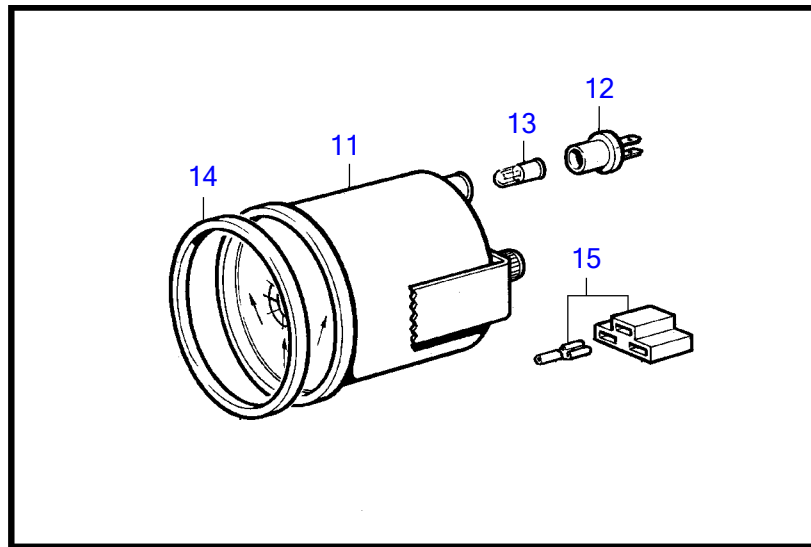

D3-110I-D, D3-110I-E, D3-110I-F, D3-140I-E, D3-140I-F, D3-140A-D, D3-140A-E, D3-140A-F, D3-150I-D, D3-150I-E, D3-150I-F, D3-170I-D, D3-170I-E, D3-170I-F, D3-170A-D, D3-170A-E, D3-170A-F, D3-200I-D, D3-200I-E, D3-200I-F, D3-200A-D, D3-200A-E, D3-200A-F, D3-220I-D, D3-220I-E, D3-220I-F, D3-220A-D, D3-220A-E, D3-220A-F