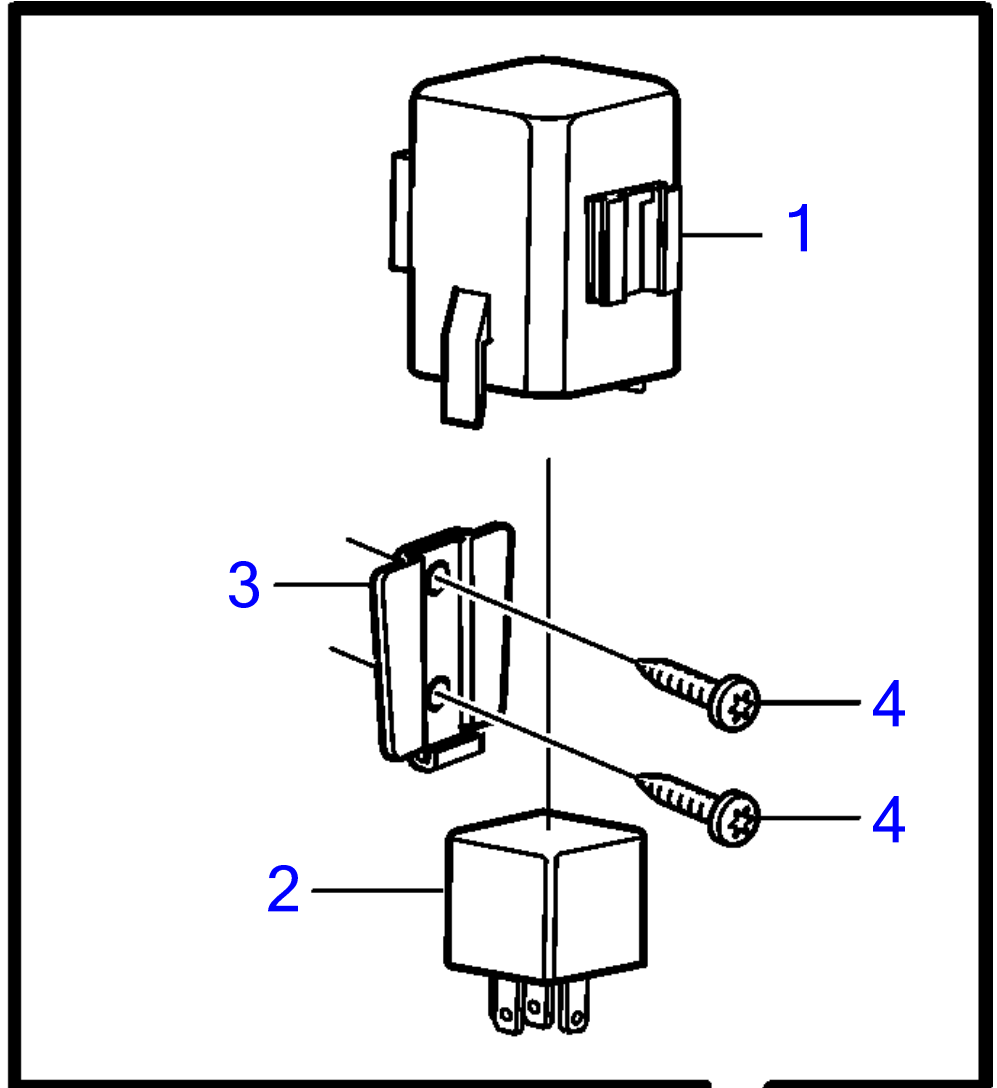

D3-110I-D, D3-110I-E, D3-110I-F, D3-140I-E, D3-140I-F, D3-140A-D, D3-140A-E, D3-140A-F, D3-150I-D, D3-150I-E, D3-150I-F, D3-170I-D, D3-170I-E, D3-170I-F, D3-170A-D, D3-170A-E, D3-170A-F, D3-200I-D, D3-200I-E, D3-200I-F, D3-200A-D, D3-200A-E, D3-200A-F, D3-220I-D, D3-220I-E, D3-220I-F, D3-220A-D, D3-220A-E, D3-220A-F