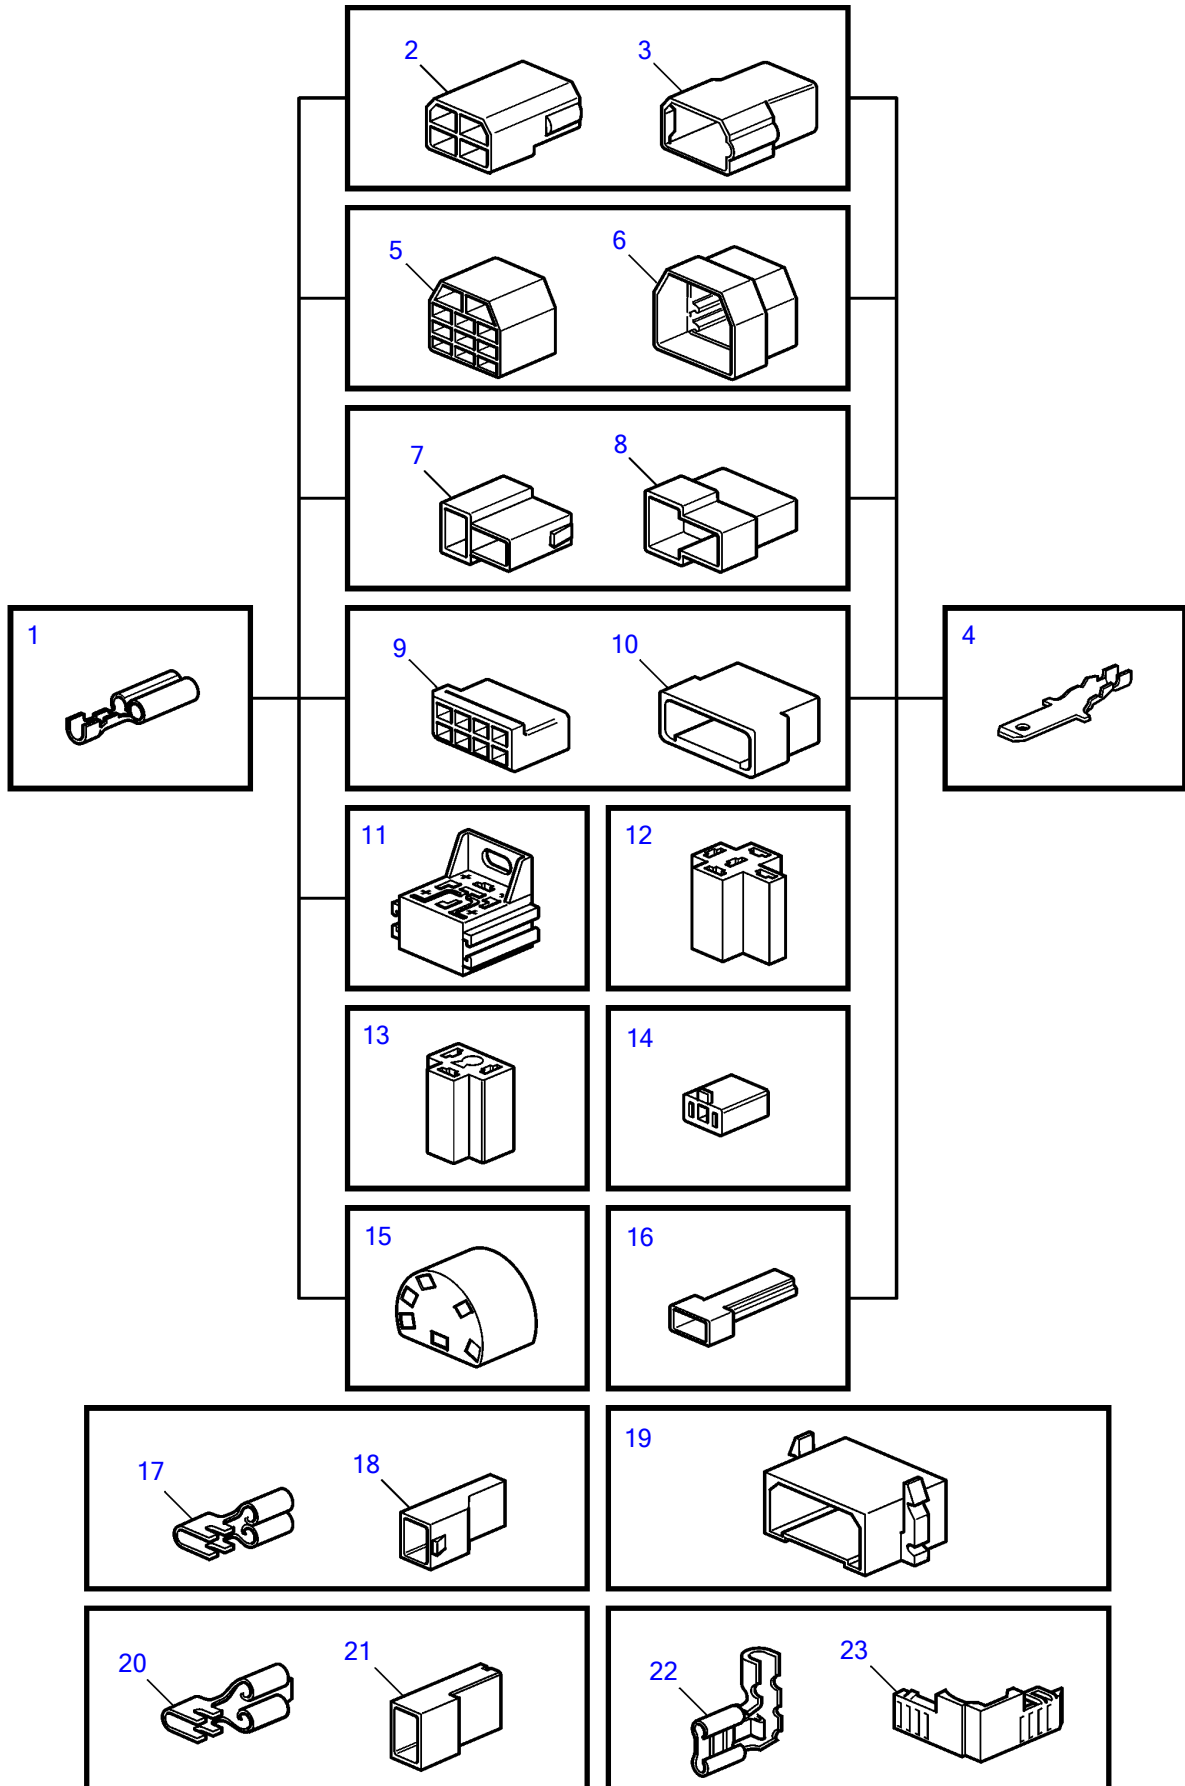

D3-110I-D, D3-110I-E, D3-110I-F, D3-140I-E, D3-140I-F, D3-140A-D, D3-140A-E, D3-140A-F, D3-150I-D, D3-150I-E, D3-150I-F, D3-170I-D, D3-170I-E, D3-170I-F, D3-170A-D, D3-170A-E, D3-170A-F, D3-200I-D, D3-200I-E, D3-200I-F, D3-200A-D, D3-200A-E, D3-200A-F, D3-220I-D, D3-220I-E, D3-220I-F, D3-220A-D, D3-220A-E, D3-220A-F

REF	PART NO.	DESCRIPTION	NOTES
1	973150	Cable terminal	6,3x0,8x1,1-2,5mm ²
	949206	Cable terminal	6,3x0,8x4,0-6,0mm ²
2	948856	Housing	6,3x4 natural
3	948855	Housing	6,3x4 natural
4	973117	Cable terminal	6,3x0,8x0,5-1,0mm ²
	881487	Cable terminal	6,3x0,8x0,75-2,5mm ²
	881488	Cable terminal	6,3x0,8x4,0-6,0mm ²
5	945830	Housing	6,3x11 natural
6	945831	Tab housing	6,3x11 natural
7	958210	Housing	6,3x2 black
8	958209	Housing	6,3x2 black
9	944076	Housing	6,3x8 natural
10	948857	Housing	6,3x8 natural
11	977184	Housing	6,3x5x4,8/2,8x4
12	1214948	Housing	6,3x5 black
13	945469	Housing	6,3x3 black
14	1578937	Housing	6,3x2 natural
15	828624	Receptacle housing	6,3x6
16		Housing	6,3x1 black
17	949405	Cable terminal	4,8x1,1-2,5mm ²
18	947848	Housing	4,8x1 natural
19	944077	Housing	6,3x8 natural
20	881483	Cable terminal	6,3x0,8x1,1-2,5mm ²
	881484	Cable terminal	6,3x0,8x4,0-6,0mm ²
21	949597	Housing	6,3x1 natural
	943511	Housing	6,3x1 natural
22	881489	Cable terminal	6,3x0,8x1,1-2,5
23	944221	Housing	6,3x1 natural