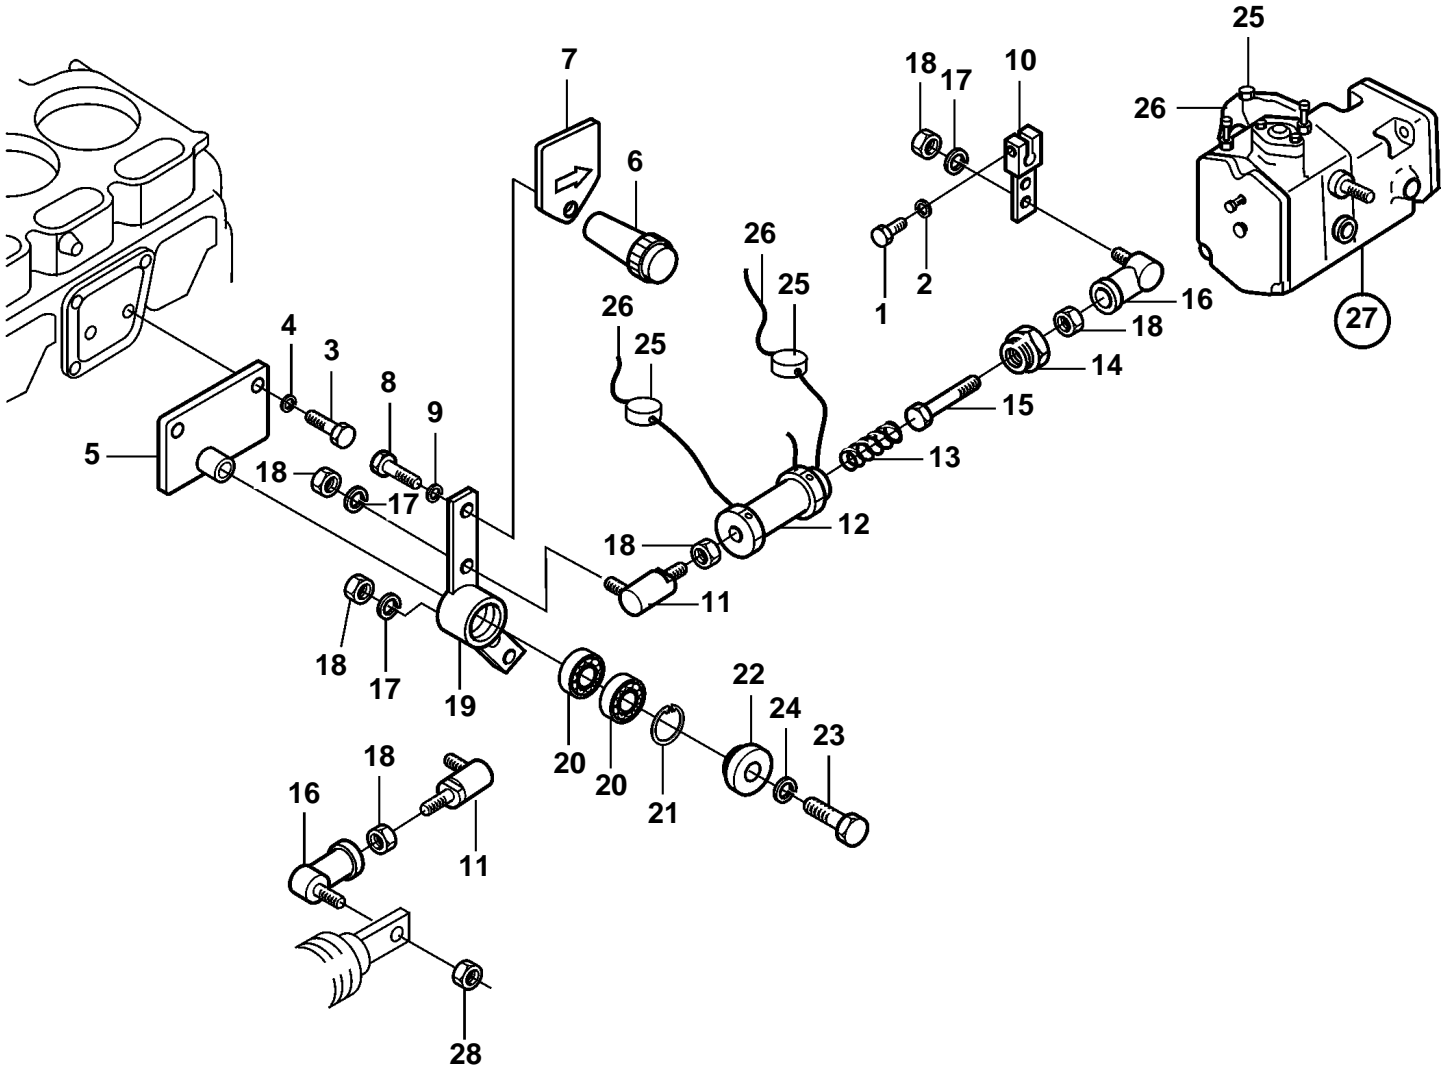

D25A-MT, D25A-MS, D30A-MT, D30A-MS

21824

D25A-MT, D25A-MS, D30A-MT, D30A-MS

REF	PART NO.	QTY	DESCRIPTION	SEE SEC.
1	3832038	1	Screw	
2	3832225	1	Spring washer	
3	3832050	2	Screw	
4	3832245	2	Spring washer	
5	3831929	1	Bracket	
6	3832031	1	Handle	
7	3831998	1	Sign	
8	3835722	1	Screw	
9	3832225	1	Spring washer	
10	3831925	1	Lever	
11	3835080	2	Ball joint	
12	3831652	1	Spring housing	
13	3831651	1	Spring	
14	3833254	1	Connector	
15	3831653	1	Link	
16	3835077	2	Ball joint	
17	3832225	4	Spring washer	
18	3832192	7	Lock nut	
19	3832022	1	Lever	
20	3832347	2	Bearing	
21	3832296	1	Snap ring	
22	3831672	1	End plate	
23	3835723	1	Screw	
24	3832233	1	Spring washer	
25	3832024	3	Lead sealing tab	
26	3837686	3	Wire	
27	3831525	1	Regulator	
				4865
28	3841168	1	Lock nut	