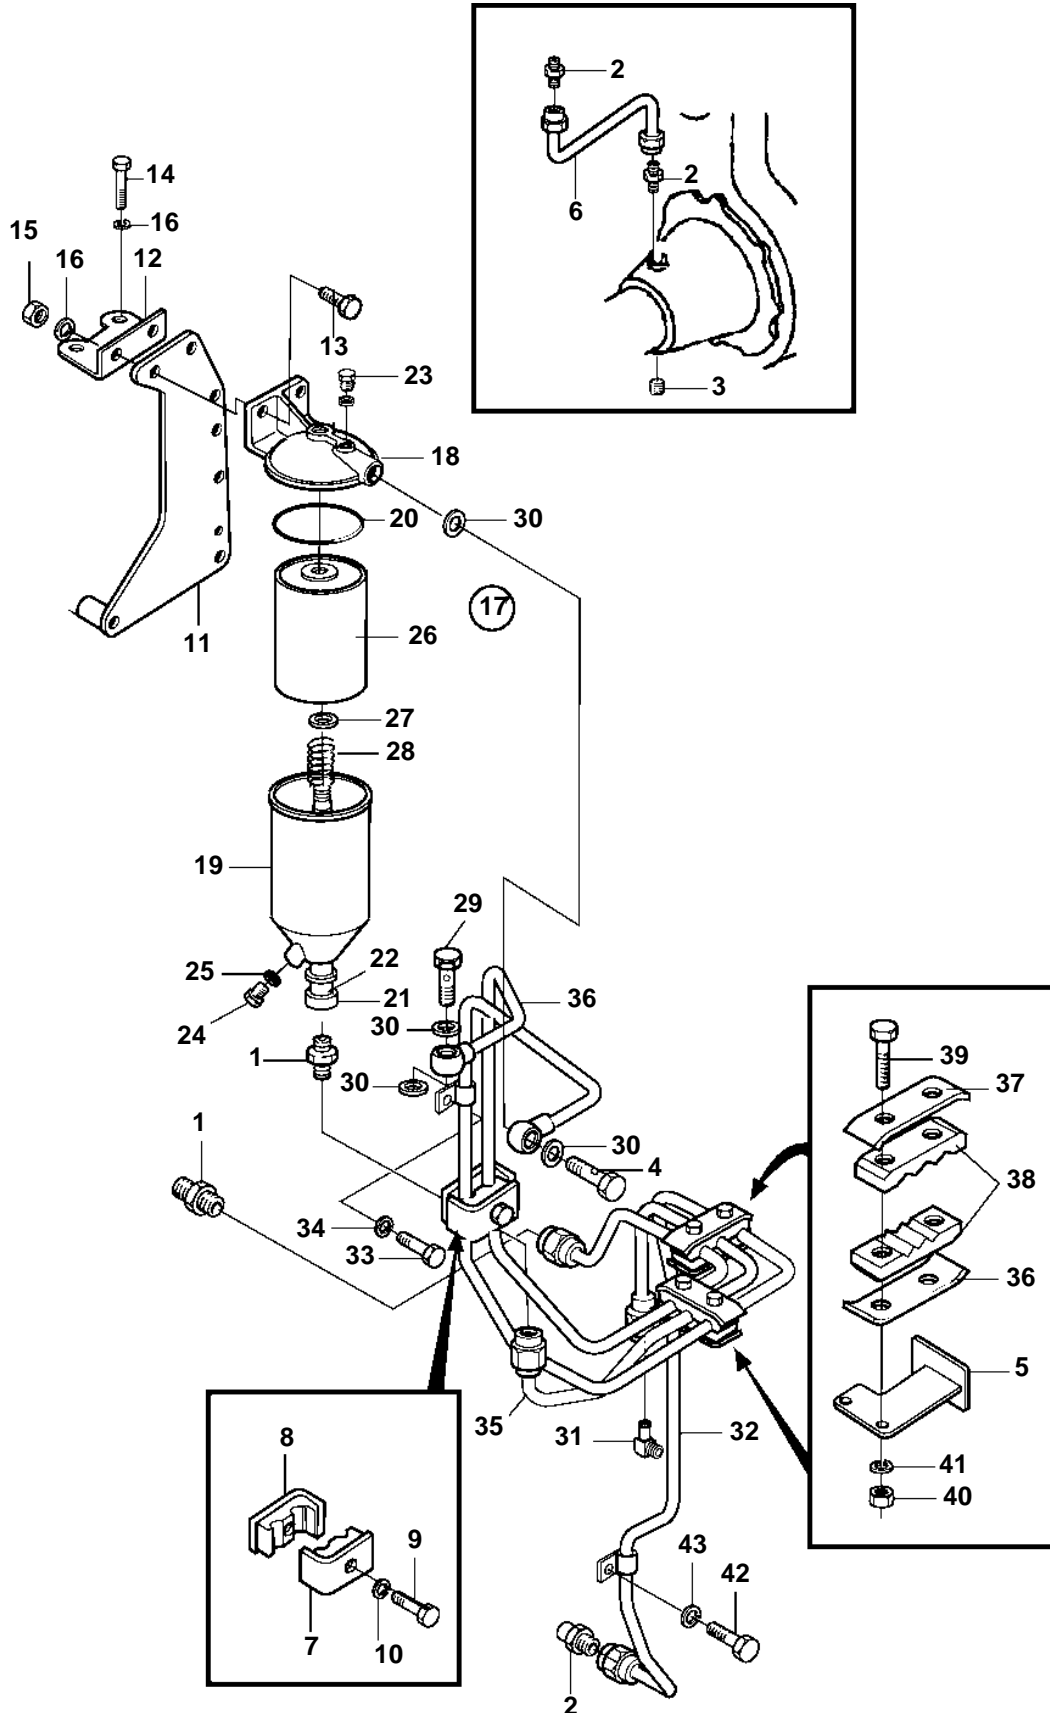

D30A-MT, D30A-MS

## D30A-MT, D30A-MS

REF	PART NO.	QTY	DESCRIPTION	NOTES
1	3832320	2	Connector	
2	3832322	3	Connector	
3	3832340	1	Plug	
4	3831930	1	Hollow screw	
5	3831843	1	Stay	
6	3831838	1	Drain pipe, Regulator	
7	3832316	1	Clamp	
8	3832317	1	Clamp	
9	3831536	1	Screw	
10	3832233	1	Spring washer	
11	3836372	1	Bracket	
12	3836373	1	Stay	
13	3836374	2	Screw	
14	3835723	2	Screw	
15	3832211	2	Nut	
16	3832233	4	Spring washer	
17	3835229	1	Oil filter kit	
18		1	· Bracket	
19	3836543	1	· Housing	(3833141)
20	3833939	1	· Gasket	
21		1	· Center bolt	
22	3833937	1	· Gasket	
23	3834278	1	· Plug	
24		1	· Plug	
25	3833936	2	· Gasket	
26	3831491	1	· Oil filter	
27	3834489	1	· Seat	
28	3834664	1	· Spring	
29	3831646	1	Overflow valve	
30	3831591	4	Sealing washer	
31	3838522	1	Elbow union, Regulator	(3832326)
32	3835160	1	Oil pipe	
33	3832041	1	Screw	
34	3832233	1	Spring washer	
35	3831847	1	Oil pipe	
36	3831848	1	Oil pipe	
37	3831627	4	Clamp	
38	3836536	4	Seat	(3831628)
39	3832040	4	Screw	
40	3832210	4	Nut	
41	3832225	4	Spring washer	
42	3832041	1	Screw	
43	3832233	1	Spring washer	