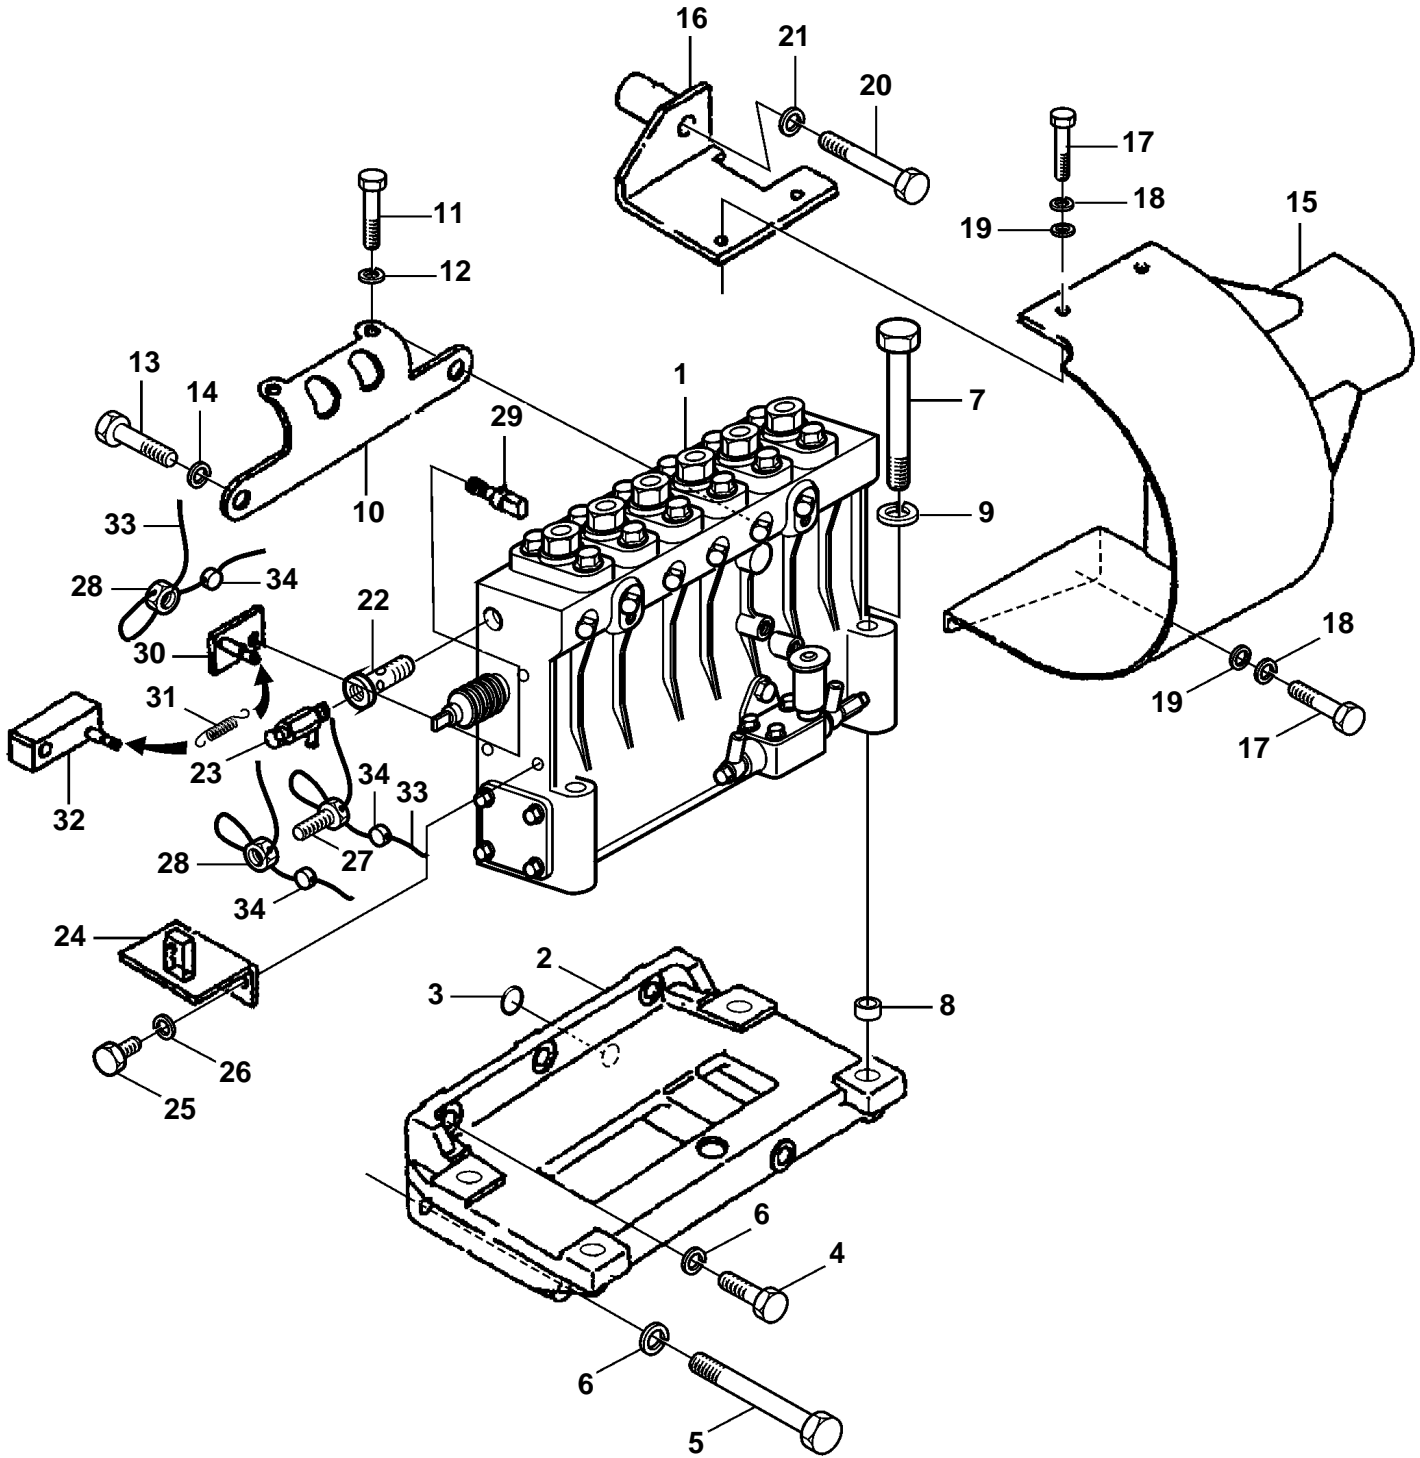

D25A-MT, D25A-MS

D25A-MT, D25A-MS

REF	PART NO.	QTY	DESCRIPTION	SEE SEC.	NOTES
1		1	Injection pump	4855	
2	3831904	1	Bracket		
3	3835110	1	O-ring		
4	3832090	3	Screw		
5	3831602	1	Screw		
6	3832245	5	Spring washer		
7	3832090	4	Screw		
8	3833972	2	Guide sleeve		
9	3832245	4	Spring washer		
10	3831899	1	Stay		
11	3832056	2	Screw		
12	3832245	2	Spring washer		
13	3832093	2	Screw		
14	3832277	2	Spring washer		
15	3831910	1	Cover		
16	3831908	1	Bracket		SN-18240
	3841127	1	Bracket		SN18241-18738
	3842364	1	Bracket		SN18739-
17	3835721	3	Screw		
18	3832225	3	Spring washer		
19	3831791	3	Washer		
20	3832083	1	Screw		
21	3832245	1	Spring washer		
22	3832027	1	Hollow screw		
23	3831626	1	Tap		
24	3831894	1	Bracket		
25	3832106	2	Screw		
26	3832225	3	Spring washer		
27	3838730	1	Screw		
28	3831656	2	Nut		
29	3831895	1	Adjusting sleeve		
30	3831903	1	Bracket		
31	3832034	1	Spring		
32	3831902	1	Bracket		
33	3837686	3	Wire		
34	3832024	3	Lead sealing tab		