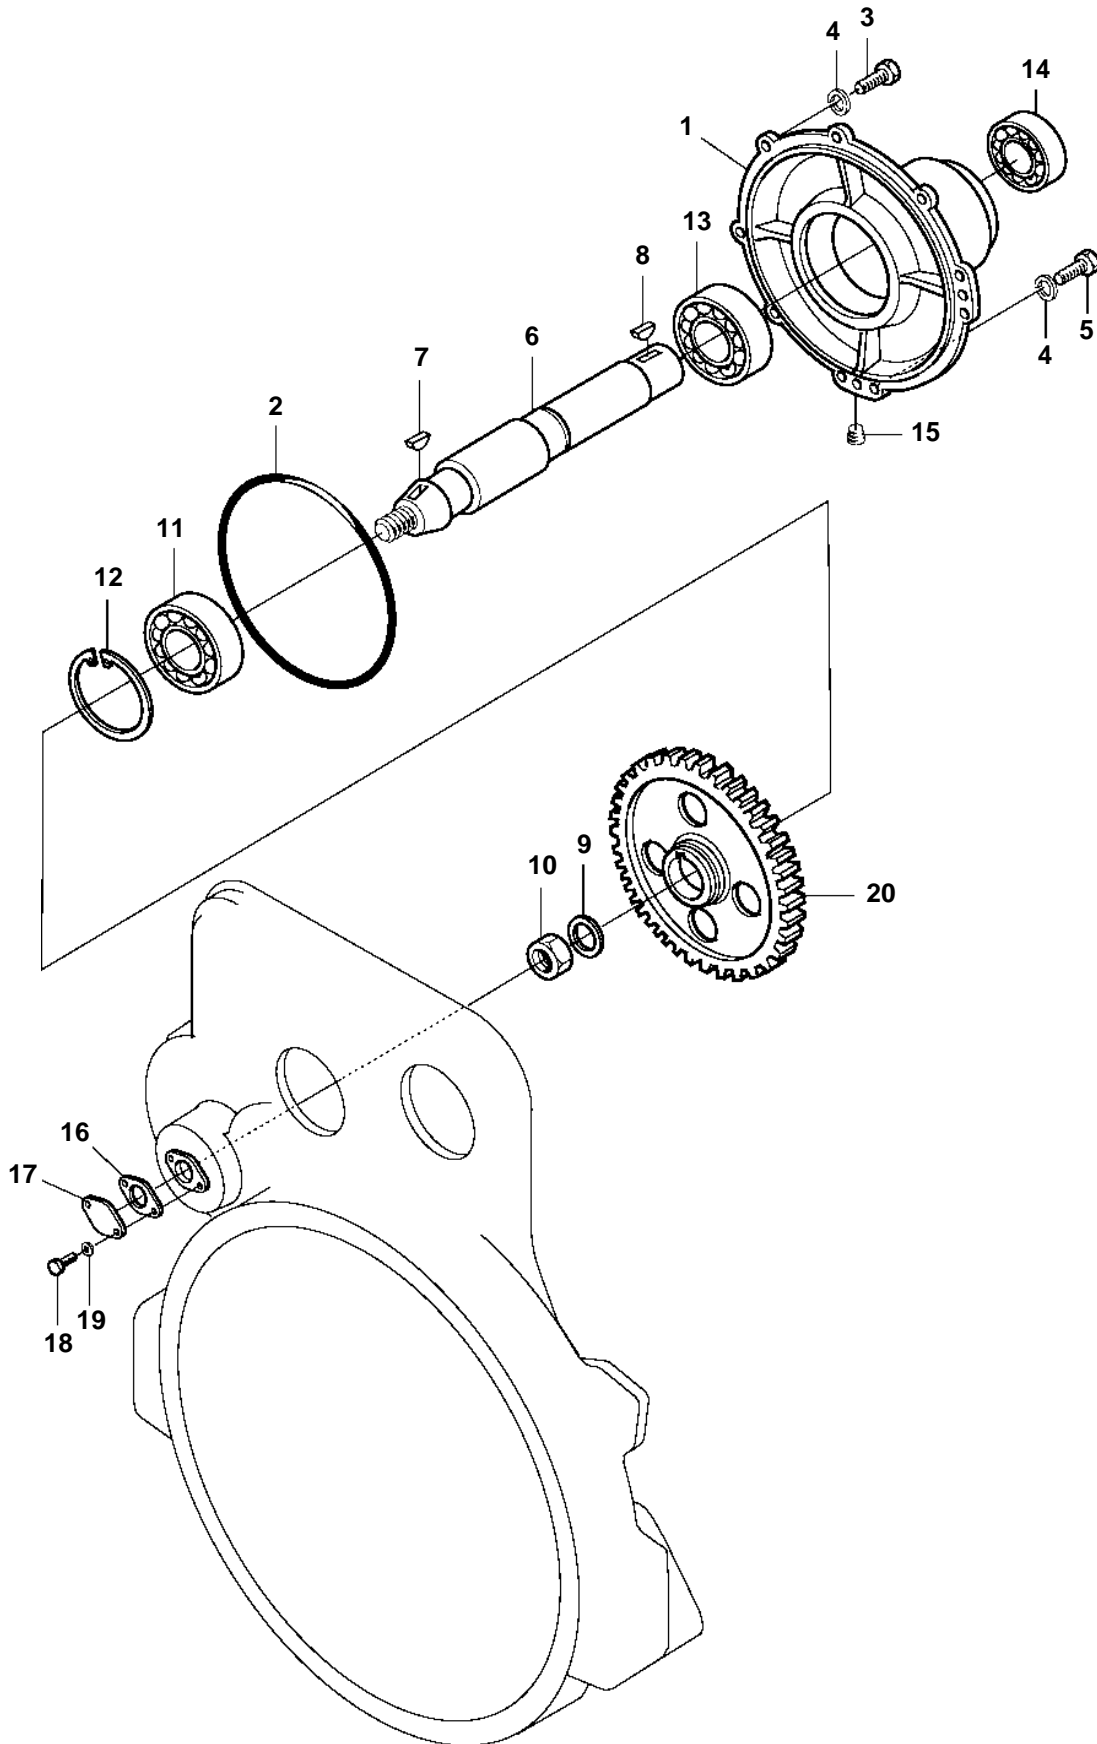

D25A-MT, D25A-MS, D30A-MT, D30A-MS

22052

D25A-MT, D25A-MS, D30A-MT, D30A-MS

REF	PART NO.	QTY	DESCRIPTION	SEE SEC.
1	3831812	1	Housing	
2	3831801	1	O-ring	
3	3832066	7	Screw	
4	3832245	8	Spring washer	
5	3832063	1	Screw	
6	3835205	1	Axle shaft	
7	3832285	1	Woodruff key	
8	3832286	1	Woodruff key	
9	3835244	1	Washer	
10	3832037	1	Nut	
11	3832349	1	Bearing	
12	3832301	1	Snap ring	
13	3832346	1	Bearing	
14	3831800	1	Sealing ring	
15	3831545	1	Plug	
16	3831622	1	Gasket	
17	3831621	1	Cover	
18	3835722	2	Screw	
19	3832225	2	Spring washer	
20		1	Gearfuel inj. pump	4819