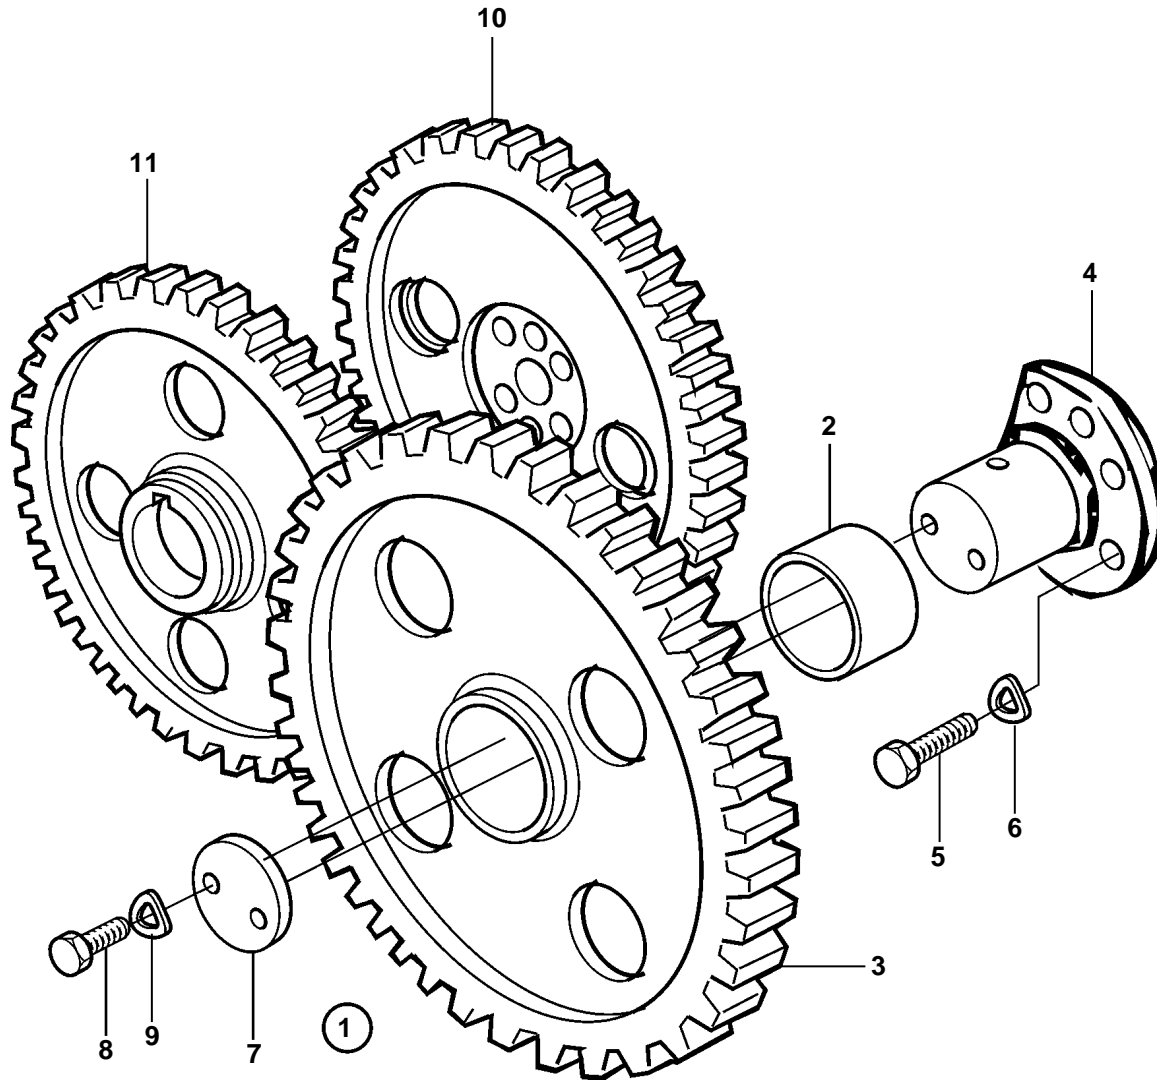

D25A-MT AUX, D25A-MS AUX, D30A-MT AUX, D30A-MS AUX

D25A-MT AUX, D25A-MS AUX, D30A-MT AUX, D30A-MS AUX

REF	PART NO.	QTY	DESCRIPTION
1	3831795	1	Idler gear
2	3831693	1	· Bushing
3		1	Drive
4	3831796	1	Shaft
5	3832058	4	Screw
6	3832245	4	Spring washer
7	3831631	1	Plate
8	3832042	2	Screw
9	3832233	2	Spring washer
10	3838348	1	Camshaft gear
11	3831793	1	Gear, fuel inj. pump