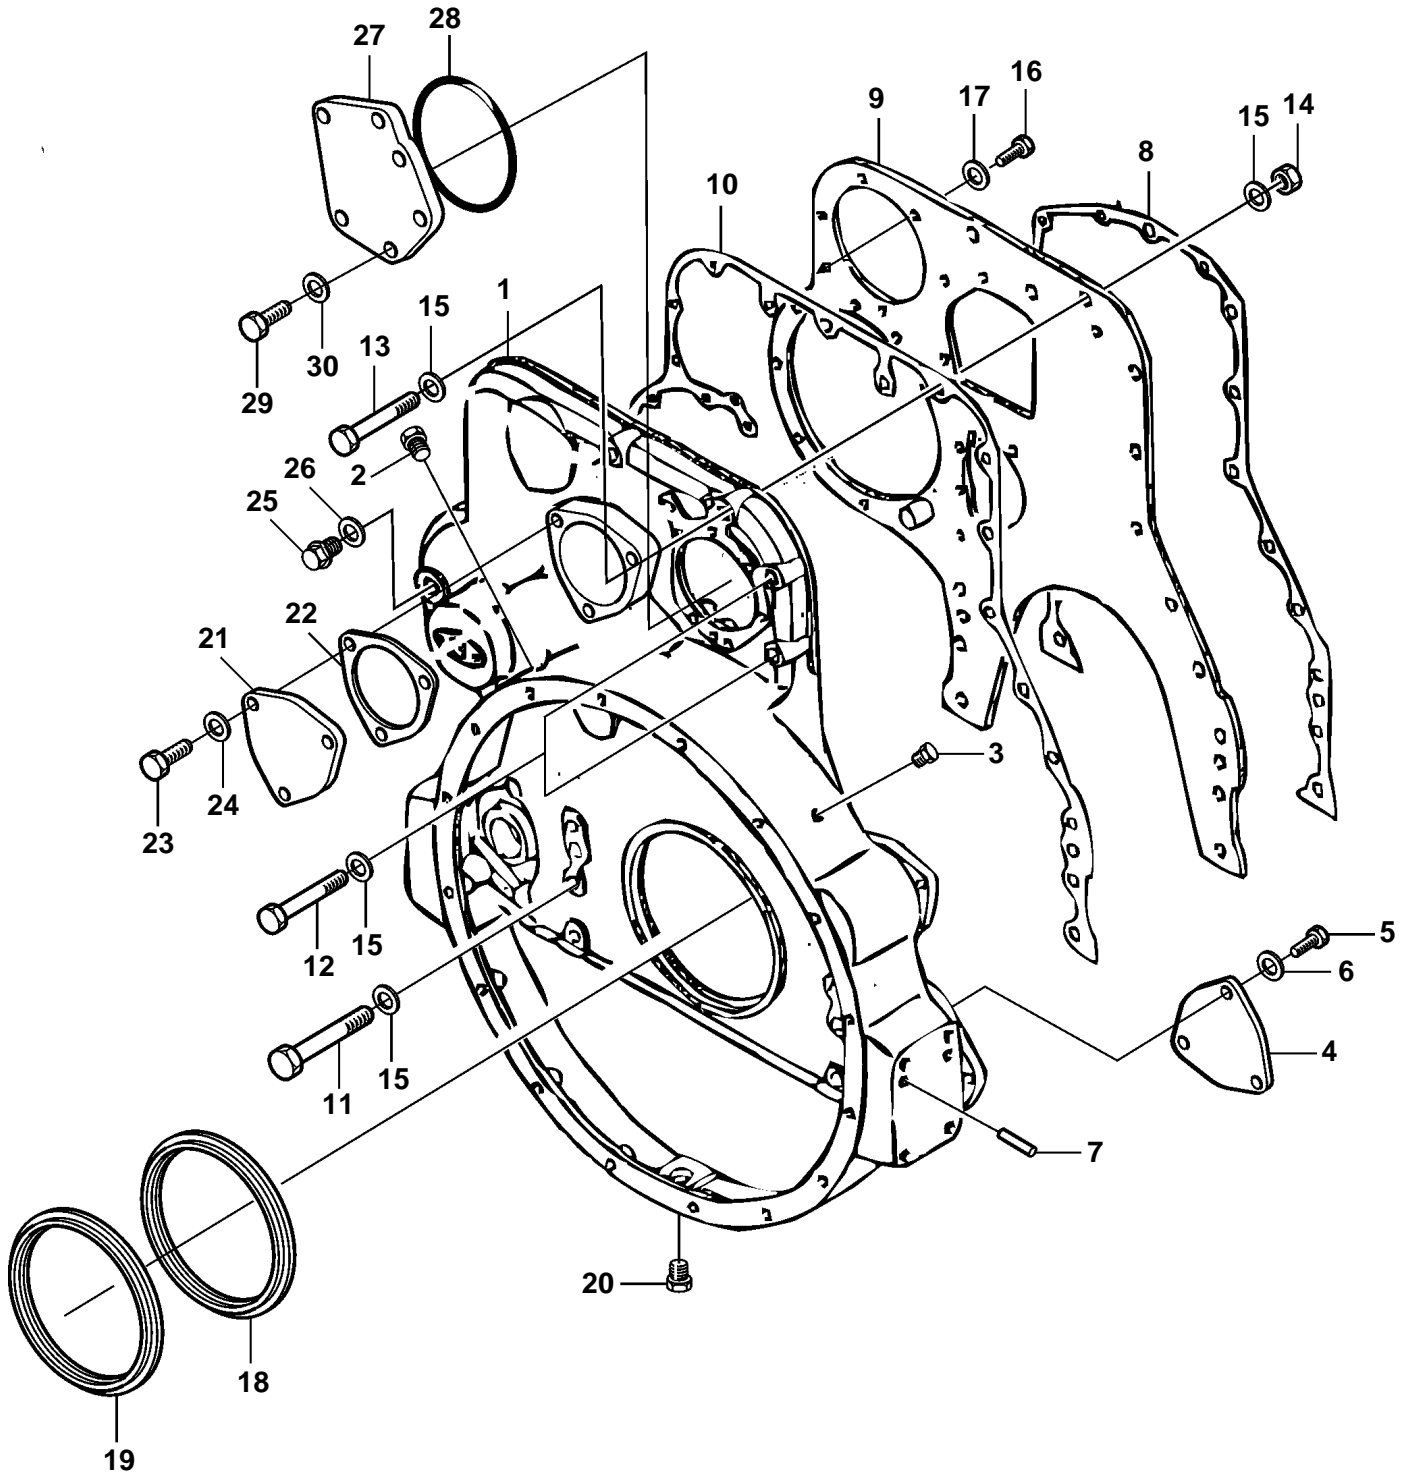

D25A-MT AUX, D25A-MS AUX

D25A-MT AUX, D25A-MS AUX

REF	PART NO.	QTY	DESCRIPTION	NOTES
1	3834979	1	Flywheel housing	SN-18115
	3818083	1	Flywheel housing	SN18116-
2	3831702	1	Plug	
3	3832329	1	Plug	
4	3831684	1	Cover	
5	3835725	3	Screw	
6	3832245	3	Spring washer	
7	3831821	4	Pin	
8	3831764	1	Gasket	
9	3831767	1	Plate	
10	3831765	1	Gasket	
11	3831607	9	Screw	
12	3832103	2	Screw	
13	3832102	1	Screw	
14	3835103	2	Nut	
15	3831625	14	Washer	
16	3832058	7	Screw	
17	3832245	7	Spring washer	
18	3834614	1	Oil deflector ring	
19	3831761	1	Sealing ring	
20	3831624	1	Plug	
21	3831766	1	Cover	
22	3835125	1	Gasket	
23	3832042	3	Screw	
24	3832233	3	Spring washer	
25	3832331	1	Plug	
26	3831598	1	Sealing washer	
27	3833321	1	Cover	
28	3831937	1	O-ring	
29	3832042	6	Screw	
30	3832233	6	Spring washer	