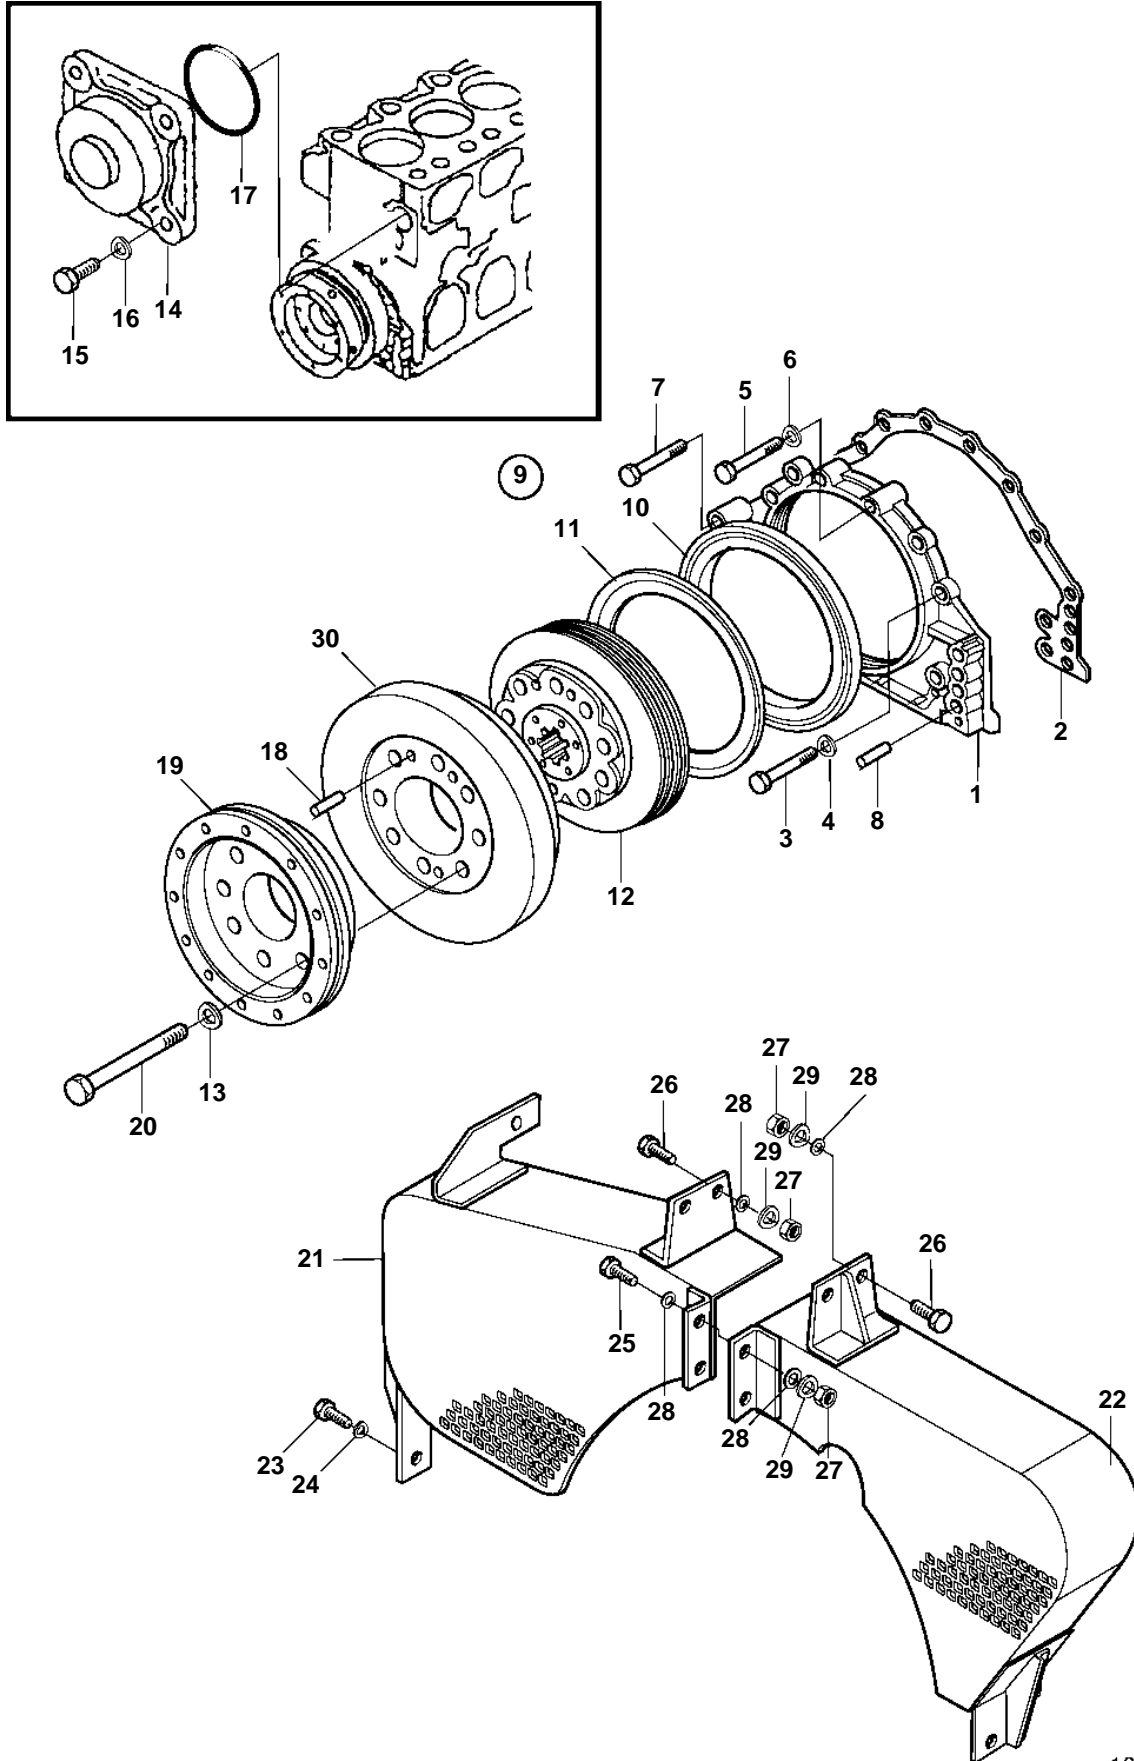

D30A-MT AUX, D30A-MS AUX

18654

D30A-MT AUX, D30A-MS AUX

REF	PART NO.	QTY	DESCRIPTION	SEE SEC.	NOTES
1	3807063	1	Cover		(3835023)
2	3838601	1	Gasket		(3831808)
3	3832063	2	Screw		
4	3832245	2	Spring washer		
5	3832065	2	Screw		
6	3832245	2	Spring washer		
7	3832066	2	Screw		
8	3831821	2	Pin		
9	3834439	1	Ring		
10	3834616	1	· Oil deflector ring		
11	3831761	1	· Sealing ring		
12	3831806	1	Pulley		
13	3831670	8	Washer		
14	3835012	1	Cover		
15	3832056	4	Screw		
16	3832245	4	Spring washer		
17	3831579	1	O-ring		
18	3831839	2	Pin		
19	3835186	1	Pulley		
20	3831608	8	Screw		
21	3836336	1	Cover		
22	3836337	1	Cover		SB
23	3832044	2	Screw		
24	3832233	2	Spring washer		
25	3832042	2	Screw		
26	3832044	4	Screw		
27	3832196	6	Lock nut		
28	3832214	8	Washer		
29	3832233	6	Spring washer		
30	3833423	1	Vibration damper		
				5900	