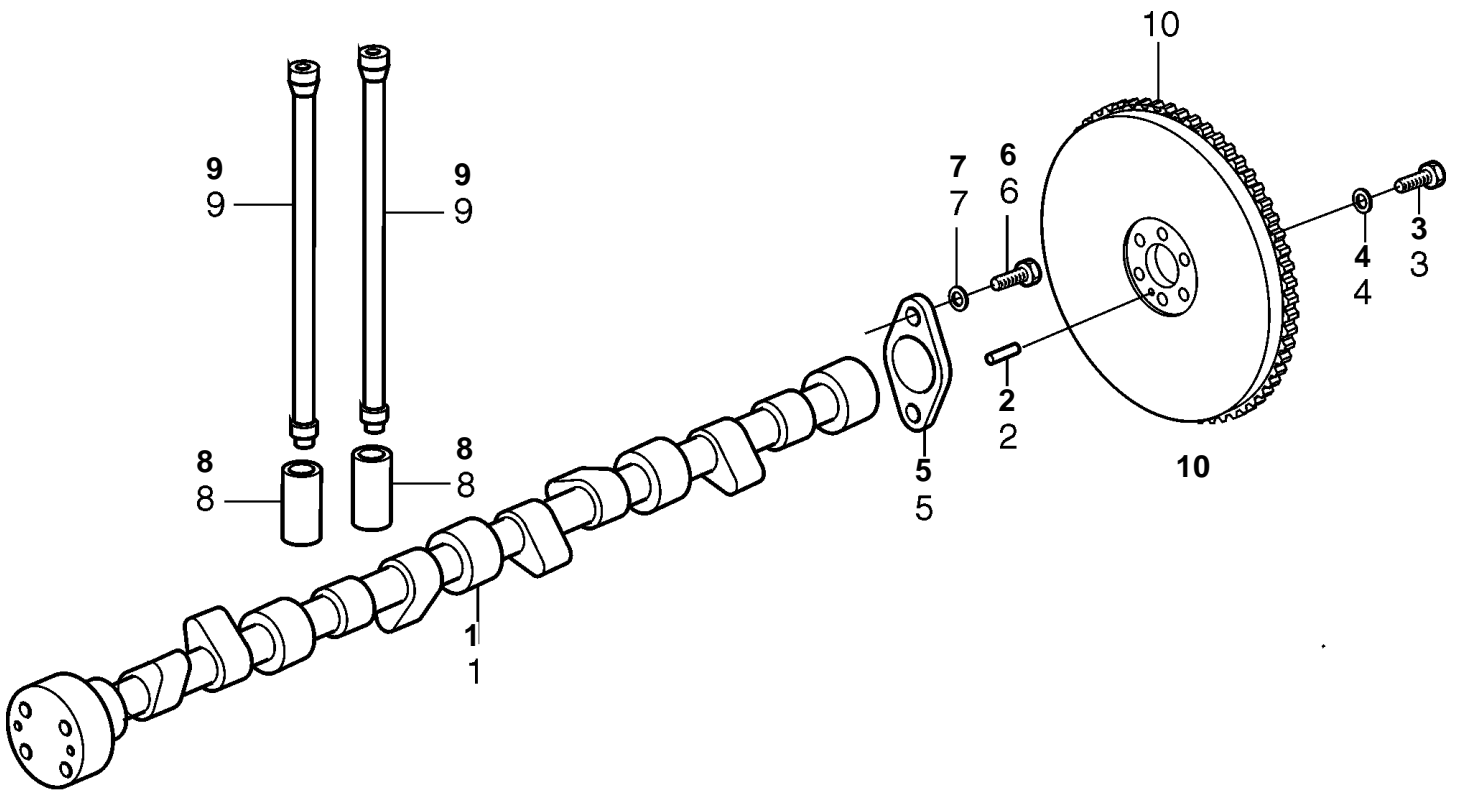

D25A-MT AUX, D25A-MS AUX, D30A-MT AUX, D30A-MS AUX

18339

D25A-MT AUX, D25A-MS AUX, D30A-MT AUX, D30A-MS AUX

REF	PART NO.	QTY	DESCRIPTION	SEE SEC.	NOTES
1	3838347	1	Camshaft		(3837619)
2	3831816	2	Pin		
3	3838349	4	Screw, camshaft gear		
4		4	Washer		
5	3834207	1	Plate		
6	3832058	2	Screw		
7	3832245	2	Spring washer		
8	3831731	12	Lifter		
9	3834390	12	Push rod		
10		1	Camshaft gear	5903	