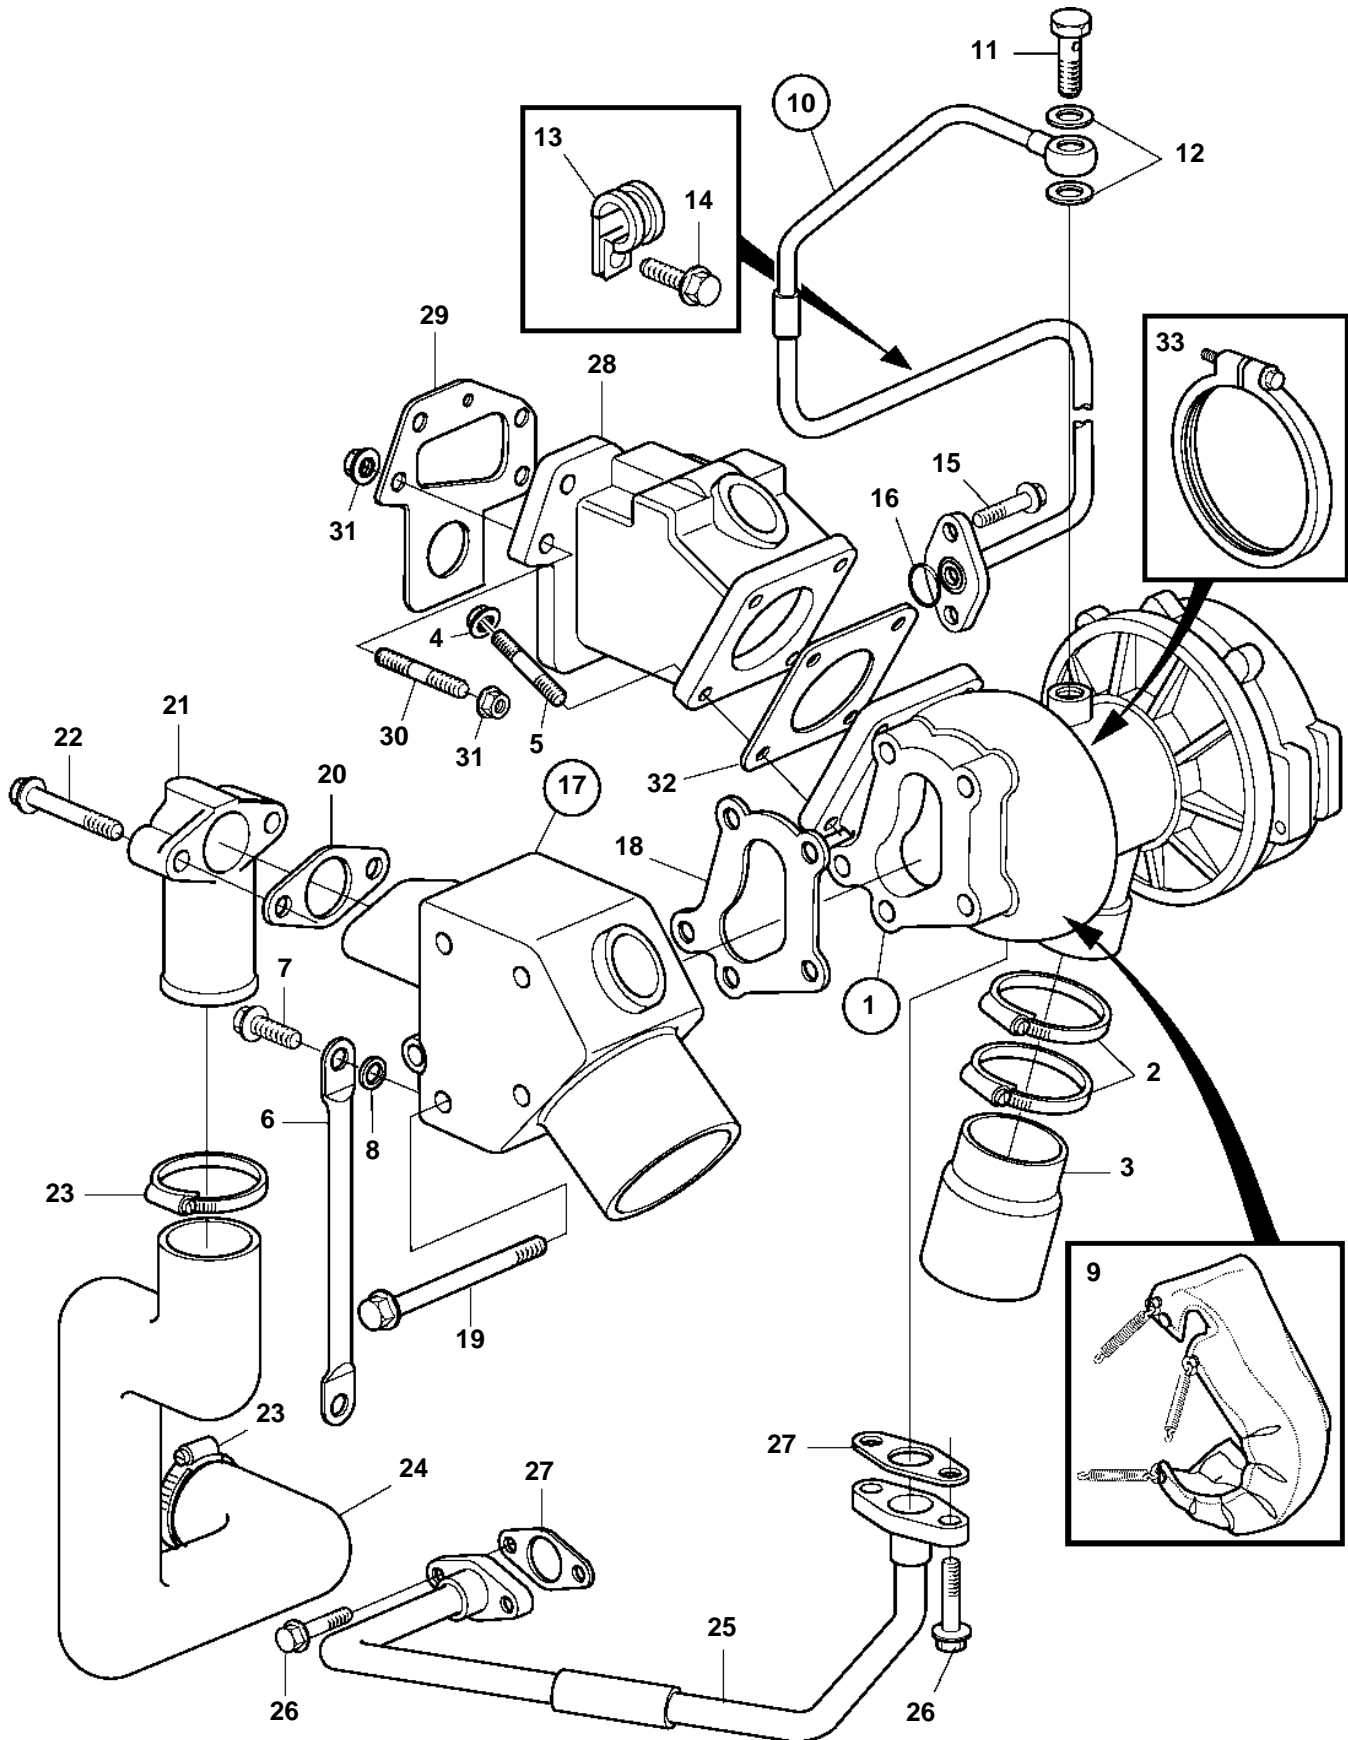

D2-75A, D2-75B, D2-75C

D2-75A, D2-75B, D2-75C

REF	PART NO.	QTY	DESCRIPTION	NOTES
1	3583912	1	Turbocharger	
	3801341	1	Turbocharger, exch, exch	
2	3809700	2	Hose clamp	
3	3584099	1	Hose	
4	948645	8	Flange lock nut	
5	3584105	4	Stud	
6	3584426	1	Stay	
7	3583728	2	Screw	
8	3580031	1	Washer	
9	3584129	1	Heat shield	
10	3584106	1	Oil pipe	
11	942806	1	Hollow screw	
12	18665	2	Gasket	
13		1	· Hose clamp	
14	3583769	1	· Screw	
15	3580581	2	· Screw	
16	3583581	1	· O-ring	
17	3584413	1	Exhaust riser	
18	21194801	1	Gasket	
19	965183	5	Flange screw	L=90mm
20	859835	1	Gasket	
21	859836	1	Connector	(3587410)
22	947760	2	Flange screw	
23	853548	2	Hose clamp	
24	3589453	1	Hose	
25	21195200	1	Oil pipe	(3584109)
26	3884535	4	Screw	
27	3584110	2	Gasket	
28	3583996	1	Adapter	
29	888596	1	Gasket	
30	3584105	4	Stud	
31	948645	4	Flange lock nut	
32	3584104	1	Gasket	
33		1	Clamp	