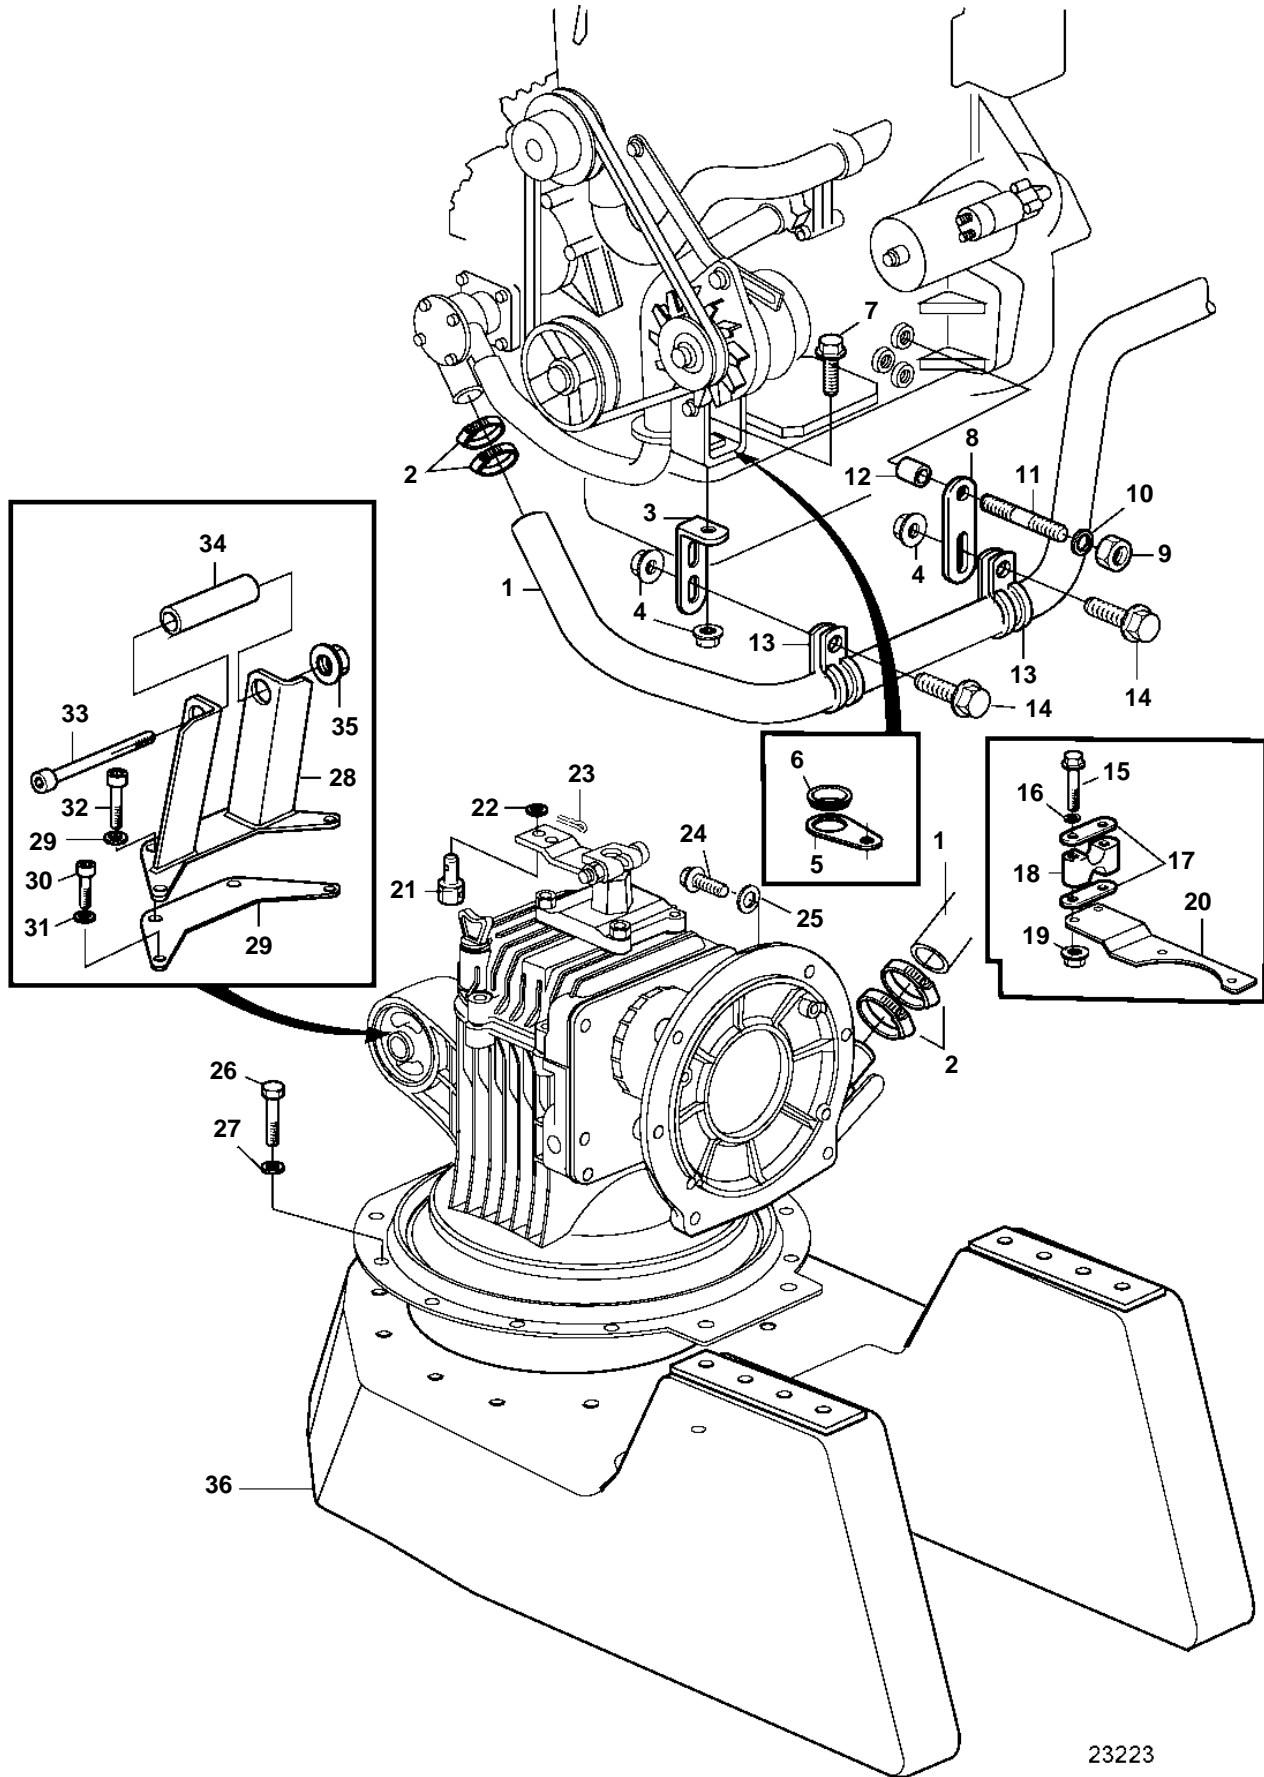

D2-75A

23223

## D2-75A

REF	PART NO.	QTY	DESCRIPTION	NOTES
1	3584417	1	Hose	For S-drive 150S/SR.
2	961669	2	Hose clamp	
3	965555	1	Bracket	
4	945408	3	Flange nut	
5		1	Stay	
6		1	Grommet	
7	946671	1	Flange screw	
8	965535	1	Bracket	
9	3583789	1	Nut	
10		1	Washer	
11	924083	1	Stud	
12	3582401	1	Adapter	
13	949850	2	Clamp	
14	946440	2	Flange screw	
15	969439	2	Screw	
16	940090	2	Washer	
17	872076	2	Washer	
18	872074	2	Retainer	
19	949874	2	Lock nut	(946577)
20		1	Bracket	See transmission catalogue 7739840
21	3582339	1	Cable	
22	941906	1	Spring washer	
23	17276	1	Cotter pin	
24	940160	4	Screw	
25	955896	4	Washer	
26	946730	8	Screw	
27	941670	10	Washer	
28	3841849	1	Bracket	(3581160)
29	3581556	1	Spacer washer	
30		2	Allen head screw	
31	853095	2	Washer	
32	963568	2	Screw	
33		1	Allen head screw	
34	943707	1	Rubber hose	
35		1	Lock nut	
36	3842285	1	Engine bed	(3583120)