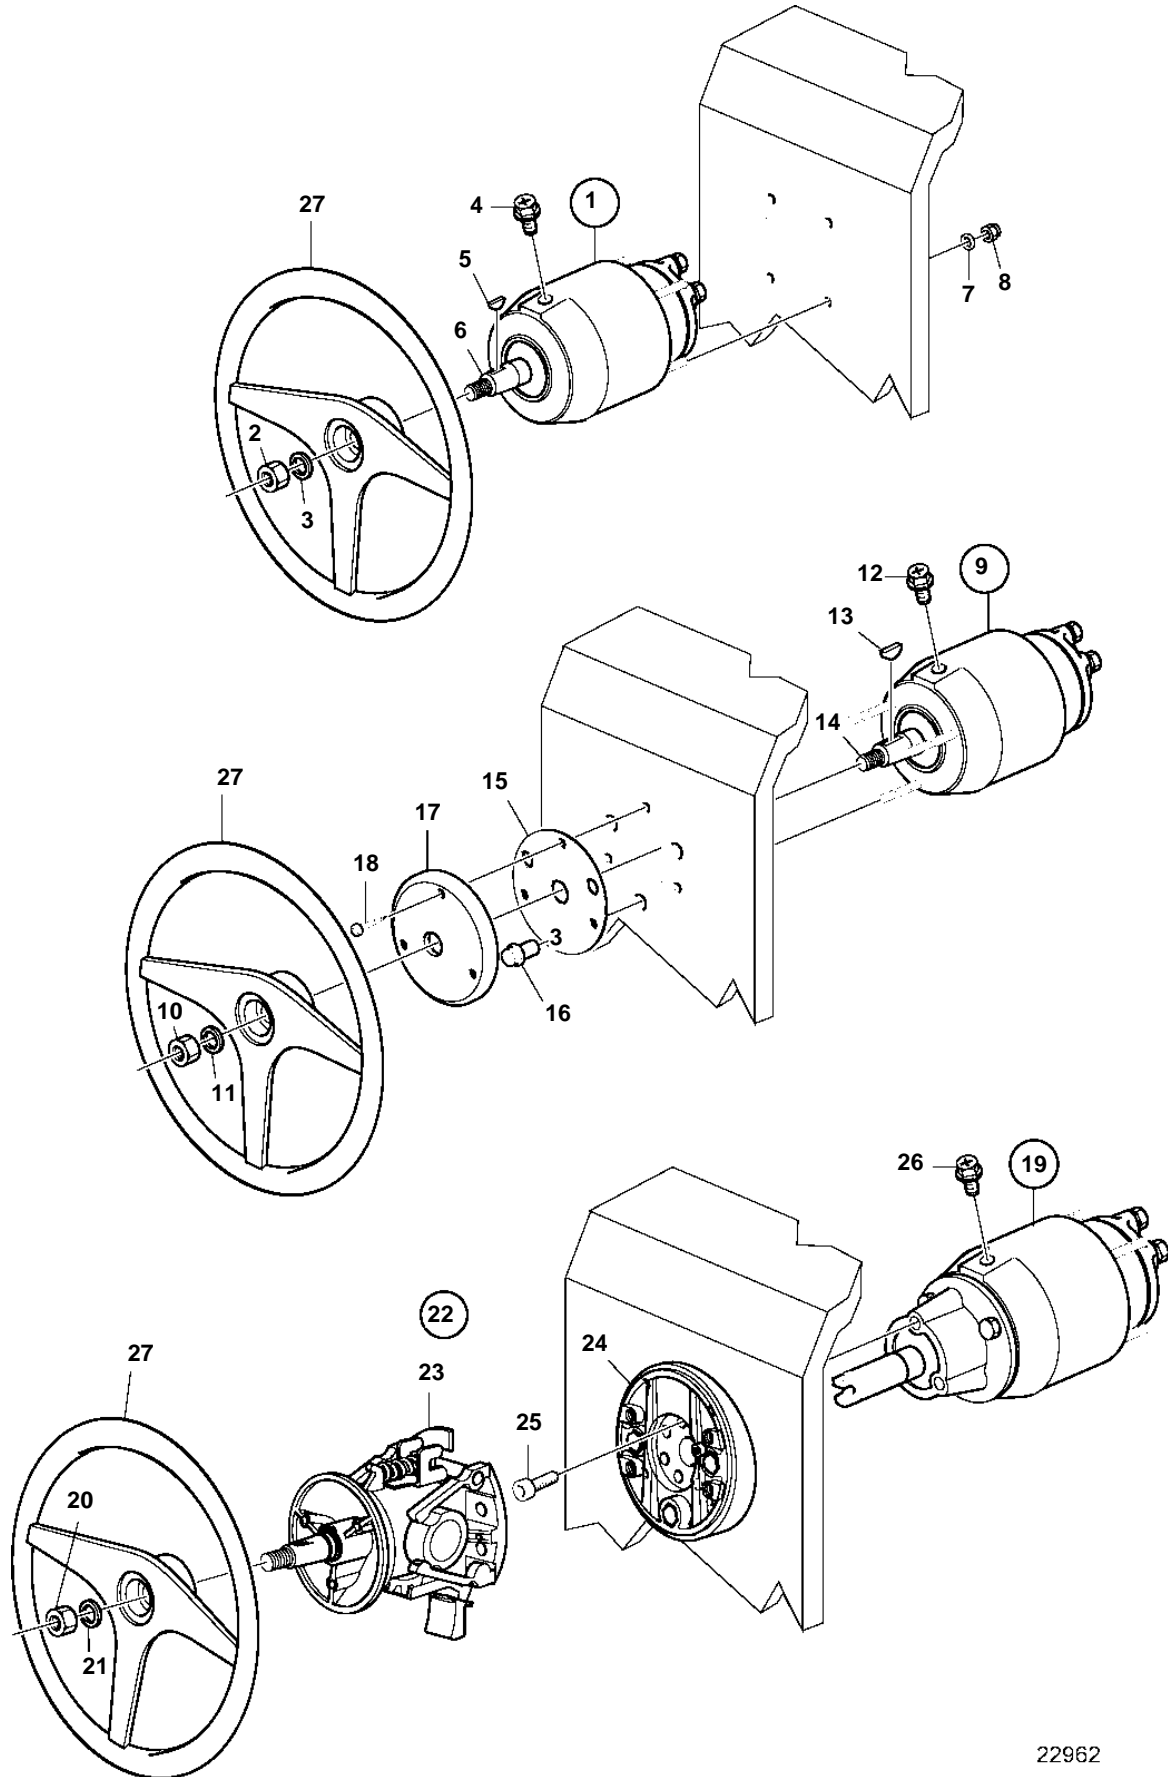

D2-55A, D2-55B, D2-55C, D2-55D, D2-55E, D2-55F

22962

D2-55A, D2-55B, D2-55C, D2-55D, D2-55E, D2-55F

| REF | PART NO. | QTY | DESCRIPTION | NOTES |
|-----|----------|-----|--------------------------|------------------------------|
| 1 | 3809971 | 1 | Pump piston | Front mounted., 28cc |
| | 3809972 | 1 | Pump piston | Front mounted., 33cc |
| | 3809973 | 1 | Pump piston | Front mounted., 39cc |
| 2 | | 1 | · Nut | |
| 3 | | 1 | · Washer | |
| 4 | | 1 | · Plug | |
| 5 | | 1 | · Wedge | |
| 6 | | 2 | · Elbow nipple | |
| 7 | | 4 | · Washer | |
| 8 | | 4 | · Lock nut | |
| 9 | 3809975 | 1 | Pump piston | Rear mounted., 28cc |
| | 3809976 | 1 | Pump piston | Rear mounted., 33cc |
| | 3809977 | 1 | Pump piston | Rear mounted., 39cc |
| 10 | | 1 | · Nut | |
| 11 | | 1 | · Washer | |
| 12 | | 1 | · Plug | |
| 13 | | 1 | · Wedge | |
| 14 | | 2 | · Elbow nipple | |
| 15 | | 1 | · Bracket | |
| 16 | | 3 | · Screw | |
| 17 | | 1 | · Cover | |
| 18 | | 3 | · Screw | |
| 19 | 3809978 | 1 | Pump piston | Tilt mounted steering., 28cc |
| | 21135046 | 1 | Pump piston | Tilt mounted steering., 33cc |
| | 3809980 | 1 | Pump piston | Tilt mounted steering., 39cc |
| 20 | | 1 | · Nut | |
| 21 | | 1 | · Washer | |
| 22 | 3841280 | 1 | · Steering wheel adjus | |
| 23 | | 1 | · · Steering wheel adjus | |
| 24 | | 1 | · · Bracket | |
| 25 | | 3 | · · Allen head screw | |
| 26 | | 1 | · Plug | |
| 27 | 3843317 | 1 | Wheel | ALT |
| | 850936 | 1 | Steering wheel | ALT |