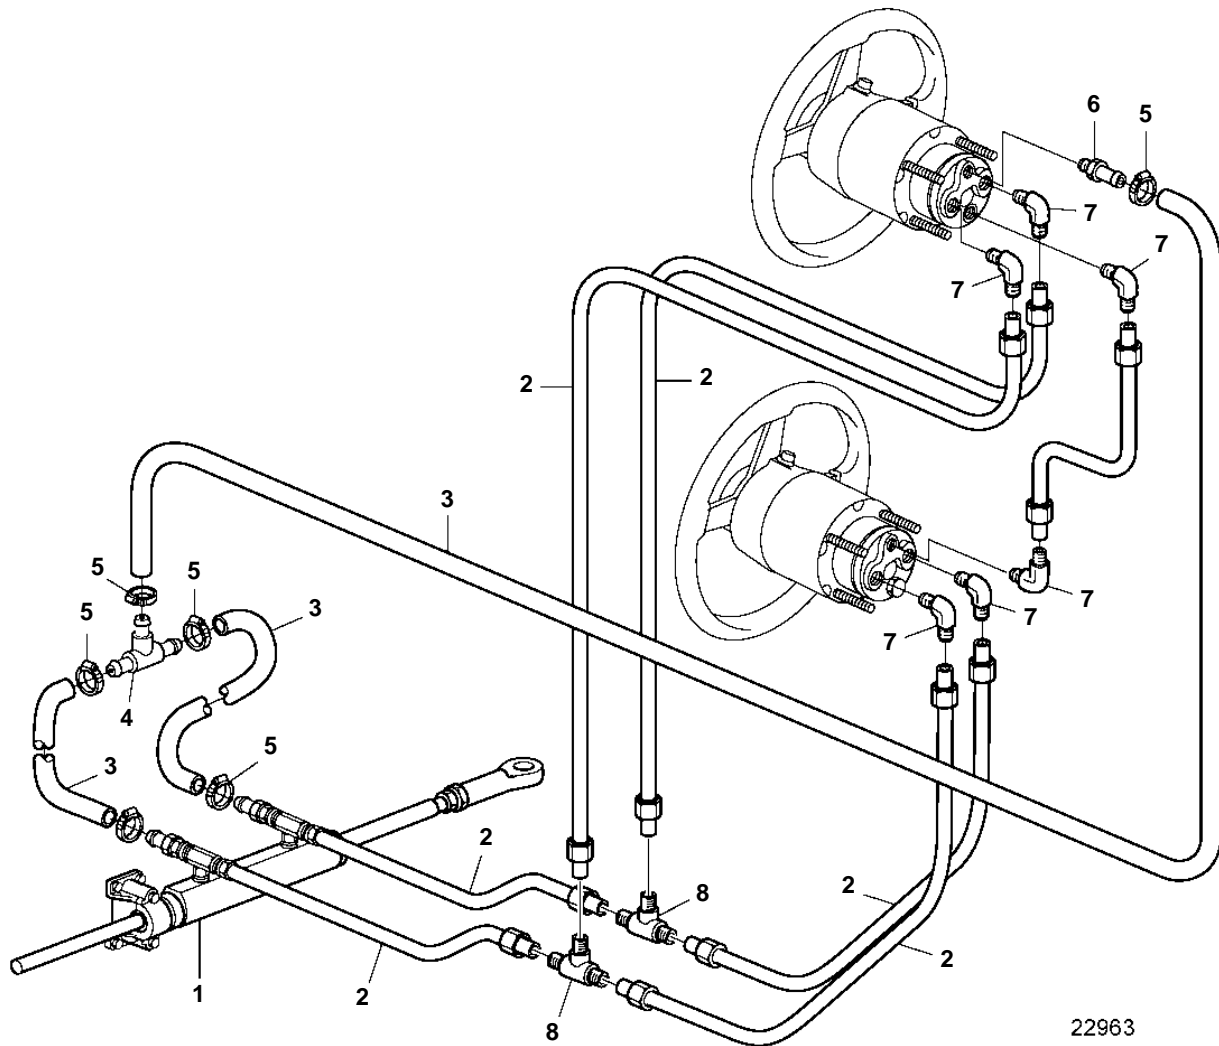

D2-55A, D2-55B, D2-55C, D2-55D, D2-55E, D2-55F

22963

D2-55A, D2-55B, D2-55C, D2-55D, D2-55E, D2-55F

REF	PART NO.	QTY	DESCRIPTION	NOTES
1	3809981	1	Cylinder piston	
	3809982	1	Cylinder	168cc
	3809983	1	Cylinder piston	215cc
2	1140584	X	Pipe	
3	192618	X	Hose	
4		1	T-nipple	Included in kit 3843251.
5		6	Hose clamp	Included in kit 3843251.
6		1	Nipple	Included in kit 3843251.
7		2	Elbow nipple	Included in kit 3843217.
8		2	T-nipple	Included in kit 1140583.