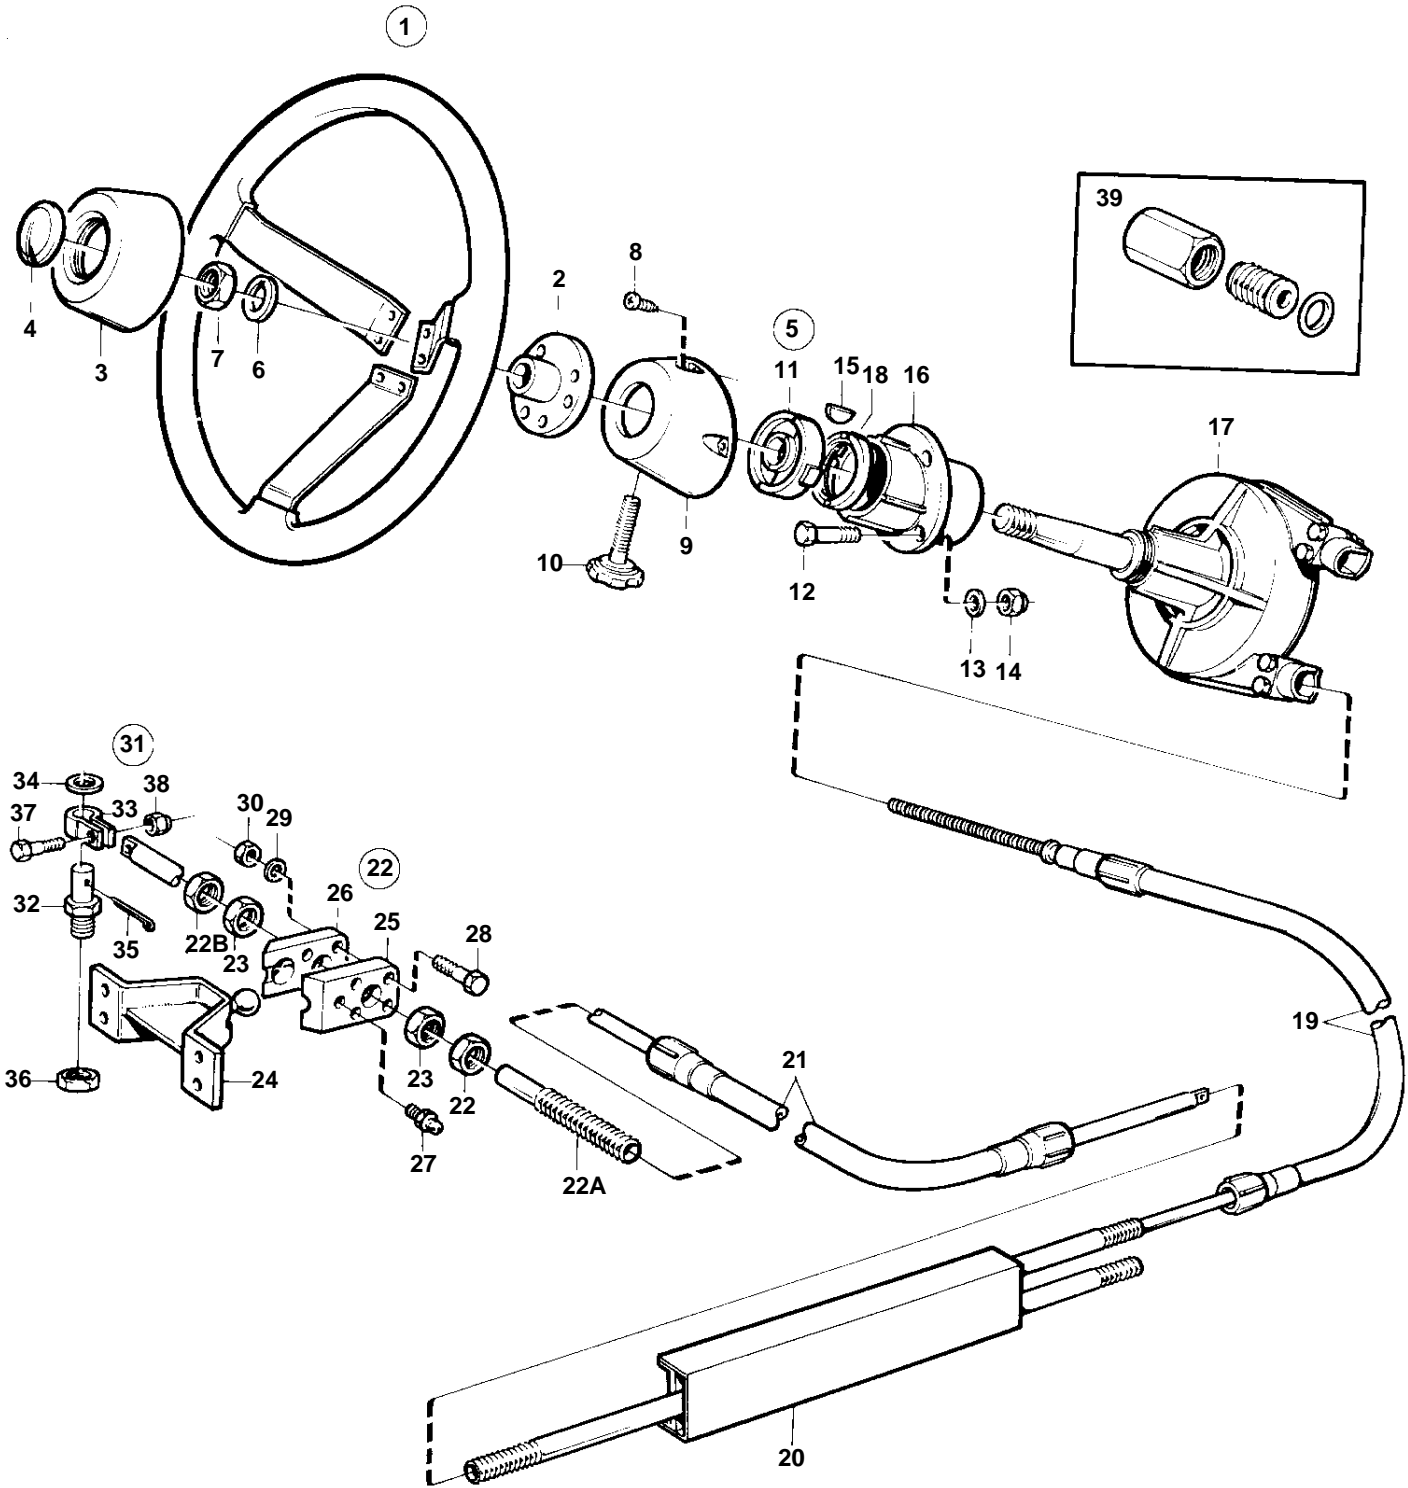

D2-55A, D2-55B, D2-55C, D2-55D, D2-55E, D2-55F

15565