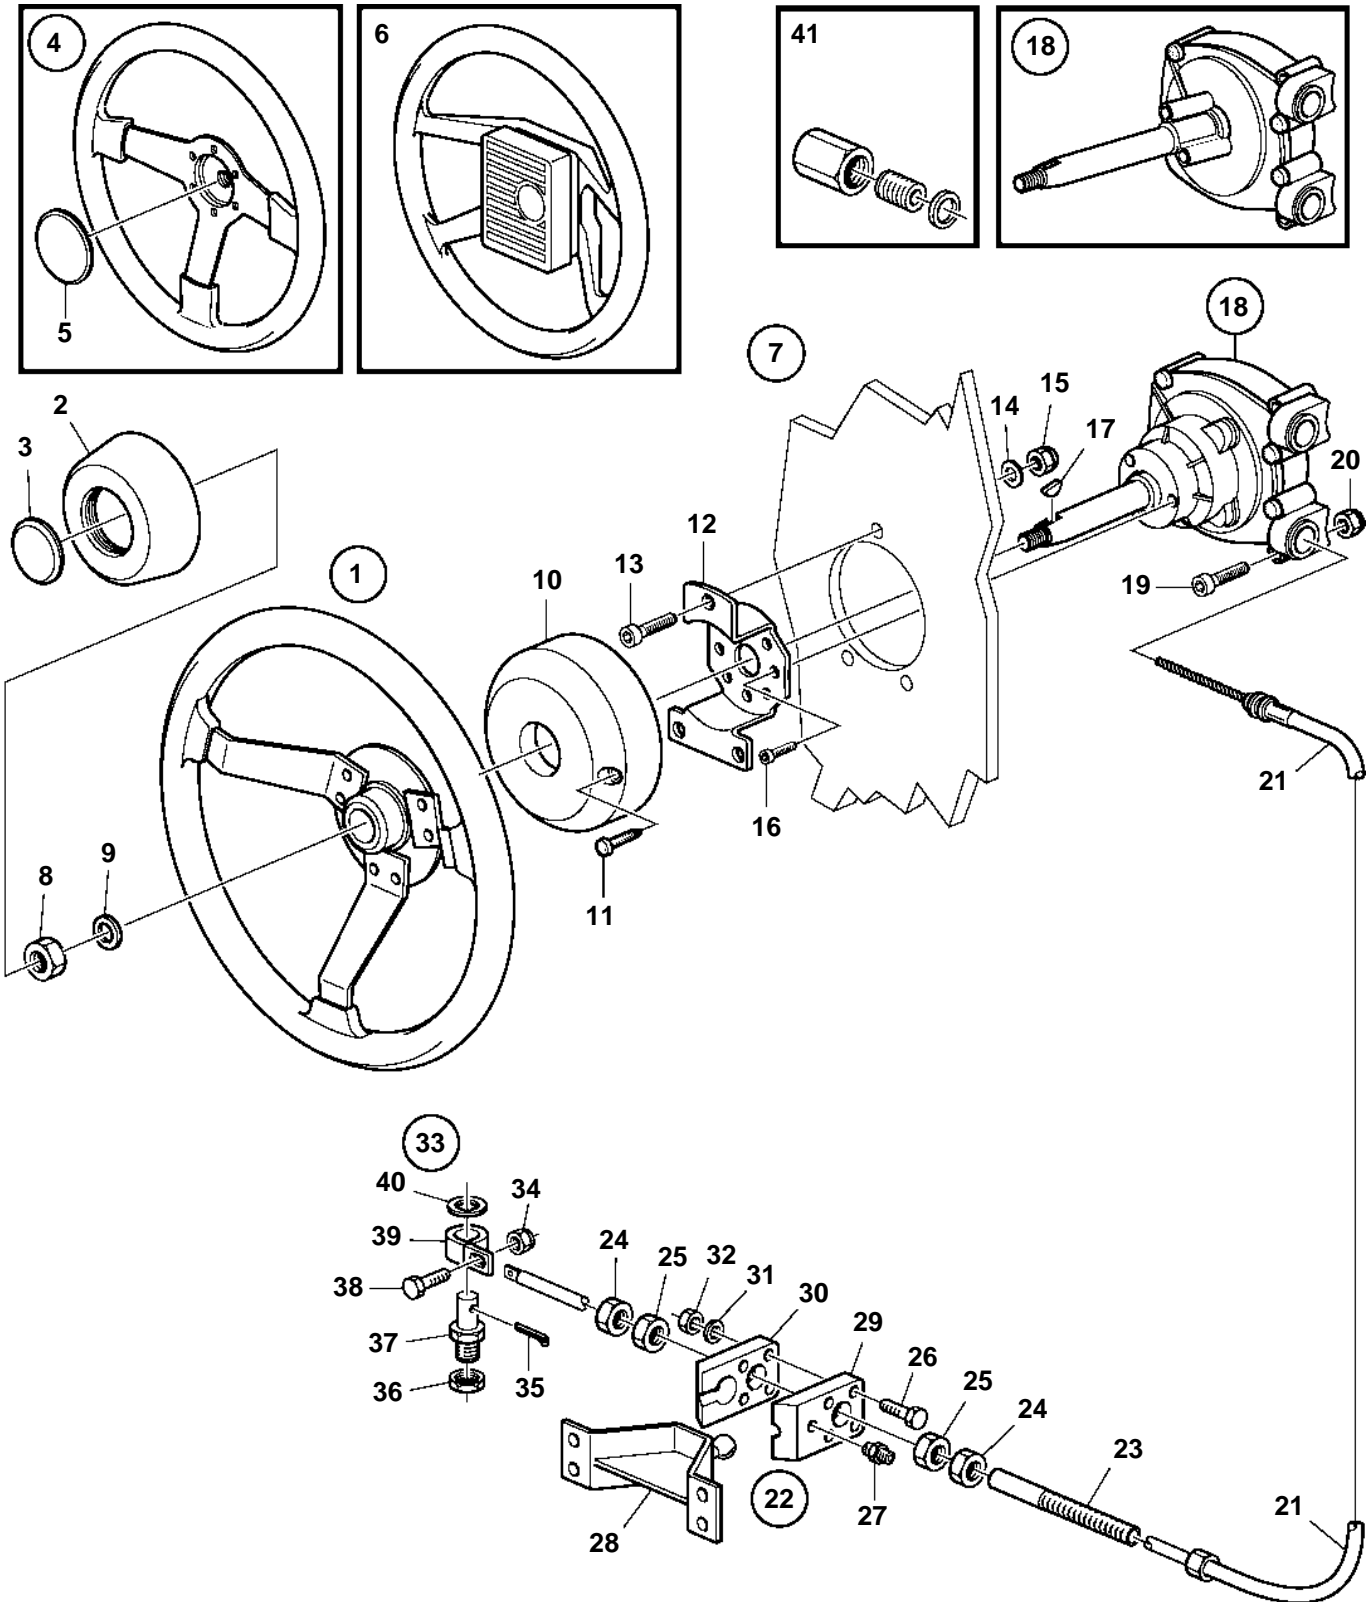

## D2-55A, D2-55B, D2-55C, D2-55D, D2-55E, D2-55F

REF	PART NO.	QTY	DESCRIPTION	SEE SEC.	NOTES
1	850936	1	Steering wheel		
2		1	• Steering wheel pad		
3	1140660	1	• Emblem		(850938)
4	3843317	1	Wheel		
5		1	• Emblem		
6	1140334	1	Steering wheel		
	1140335	1	Steering wheel		
7	3818096	1	Mounting kit		70° black
	3818098	1	Mounting kit		90° black
	3883508	1	Mounting kit		70° white
	3883509	1	Mounting kit		70° black
8	971084	1	• Lock nut		
9	955897	1	• Washer		
10		1	• Cover		90°
		1	• Cover		70°
11	969476	2	• 6 point socket screw		
12		1	• Bracket		90°
		1	• Bracket		70°
13	959226	3	• Hex. socket screw		
14	976944	3	• Washer		
15	946036	3	• Lock nut		
16	959220	3	• Hex. socket screw		
17	160807	1	• Woodruff key		
18	3818019	1	Steering gear		STD, FIXED WHEEL
			• Bulletin P-64-0-1	P-64-0-1-EN	New QL Mechanical and Hydraulic Steering Systems
18	3818023	1	Steering gear		NO FEEDBACK, FIXED WHEEL
			• Bulletin P-64-0-1	P-64-0-1-EN	New QL Mechanical and Hydraulic Steering Systems
19	955278	2	• Hexagon screw		
20	963105	2	• Lock nut		
21	3840244	1	Steering cable		L=2000mm
	3840245	1	Steering cable		L = 2250mm
	3840246	1	Steering cable		L=2500mm
	3840247	1	Steering cable		L = 2750mm
	3840248	1	Steering cable		L=3000mm
	3840249	1	Steering cable		L = 3250mm
	3840250	1	Steering cable		L = 3500mm
	3840251	1	Steering cable		L=3750mm
	3840252	1	Steering cable		L=4000mm
	3840253	1	Steering cable		L = 4250mm
	3840254	1	Steering cable		L = 4500mm
	3840255	1	Steering cable		L = 4750mm
	3840256	1	Steering cable		L=5000mm
	3840257	1	Steering cable		L = 5250mm
	3840258	1	Steering cable		L = 5500mm
	3840259	1	Steering cable		L = 5750mm
	3840260	1	Steering cable		L = 6000mm
	3840261	1	Steering cable		L = 6250mm
	3840262	1	Steering cable		L = 6500mm
	3840263	1	Steering cable		L = 6750mm
	3840264	1	Steering cable		L=7000mm
	3840265	1	Steering cable		L = 7250mm
	3840266	1	Steering cable		L = 7500mm
	3840267	1	Steering cable		L=7750mm
	3840268	1	Steering cable		L=8000mm
	3840270	1	Steering cable		L=8250mm
	3840272	1	Steering cable		L = 8500mm
	3840273	1	Steering cable		L=8750mm
	3840274	1	Steering cable		L=9000mm
22	853290	1	Stern attachment		
23	850771	1	• Anchorage		
24	850778	2	• Nut		
25	853306	2	• Nut		
26	940101	2	• Hexagon screw		