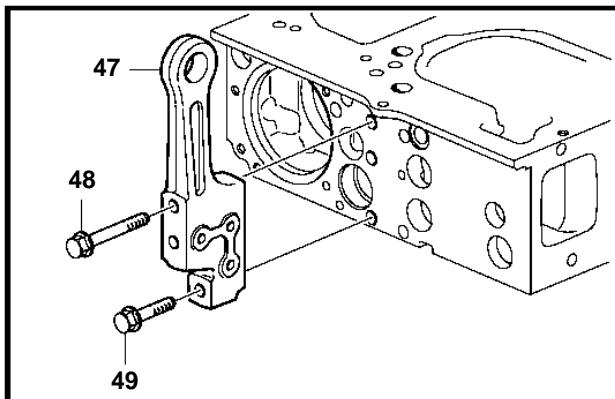

D16C-A MH, D16C-A MG

23113

D16C-A MH, D16C-A MG

REF	PART NO.	QTY	DESCRIPTION	NOTES
1	3803926	1	Cylinder head, exch	
2	3184068	1	· Bearing housing	When replacing one or more bearing houses the first time, all of the bearing houses must be replaced. Then each bearing house can be replaced separat
3	20729720	6	· Bearing housing	When replacing one or more bearing houses the first time, all of the bearing houses must be replaced. Then each bearing house can be replaced separat
4	950550	6	· · Pin	When replacing one or more bearing houses the first time, all of the bearing houses must be replaced. Then each bearing house can be replaced separat
5	950542	6	· · Pin	When replacing one or more bearing houses the first time, all of the bearing houses must be replaced. Then each bearing house can be replaced separat
6	950562	12	· · Pin	
7	20729712	1	· Bearing housing	
8	950562	2	· · Pin	
9	950542	1	· · Pin	
10	975105	7	· Flange screw	
11	20533693	12	· Flange screw	
12	20412482	1	· Flange screw	
13	20750913	6	· Sleeve	
14	20536487	6	· · O-ring	
15	20709467	12	· Valve seat	INTAKE
16	20564028	12	· Valve seat	EXHAUST
17	20916916	24	· Valve guide	
18	20739057	12	· Inlet valve	INLET
19	20513285	12	· Exhaust valve	EXHAUST
20	20787121	24	· Valve stem seal	
21	8131229	12	· Valve spring	INTAKE
22	8131836	12	· Valve spring	EXHAUST
23	8131837	12	· Valve spring	EXHAUST
24	20551396	12	· Valve spring washer	INTAKE
25	20551394	12	· Valve spring washer	EXHAUST
26	8170995	48	· Valve collet	
27	968062	1	· Plug	
28	1547252	2	· Sealing ring	
29	20845995	1	· Plug	
30	1546531	2	· Lock brace	
31	947107	2	· Flange screw	
32	20429993	1	· Grommet	
33	946440	1	· Flange screw	
34	24426722	6	· Cap plug	
35	24426721	14	· Cap plug	
36	3819529	1	· Adapter	
37	968146	1	· Plug	
38	946671	1	· Flange screw	
39	975667	1	· O-ring	
40	3812456	1	· Adapter	
41	960628	1	· Plug	
42	947281	1	· Gasket	
43	3887007	1	· Adapter	
44	947107	1	· Flange screw	
45	968061	2	· Plug	
46	24426723	3	· Cap plug	
47		1	Lifting eye	
48		2	Flange screw	
49		1	Flange screw	