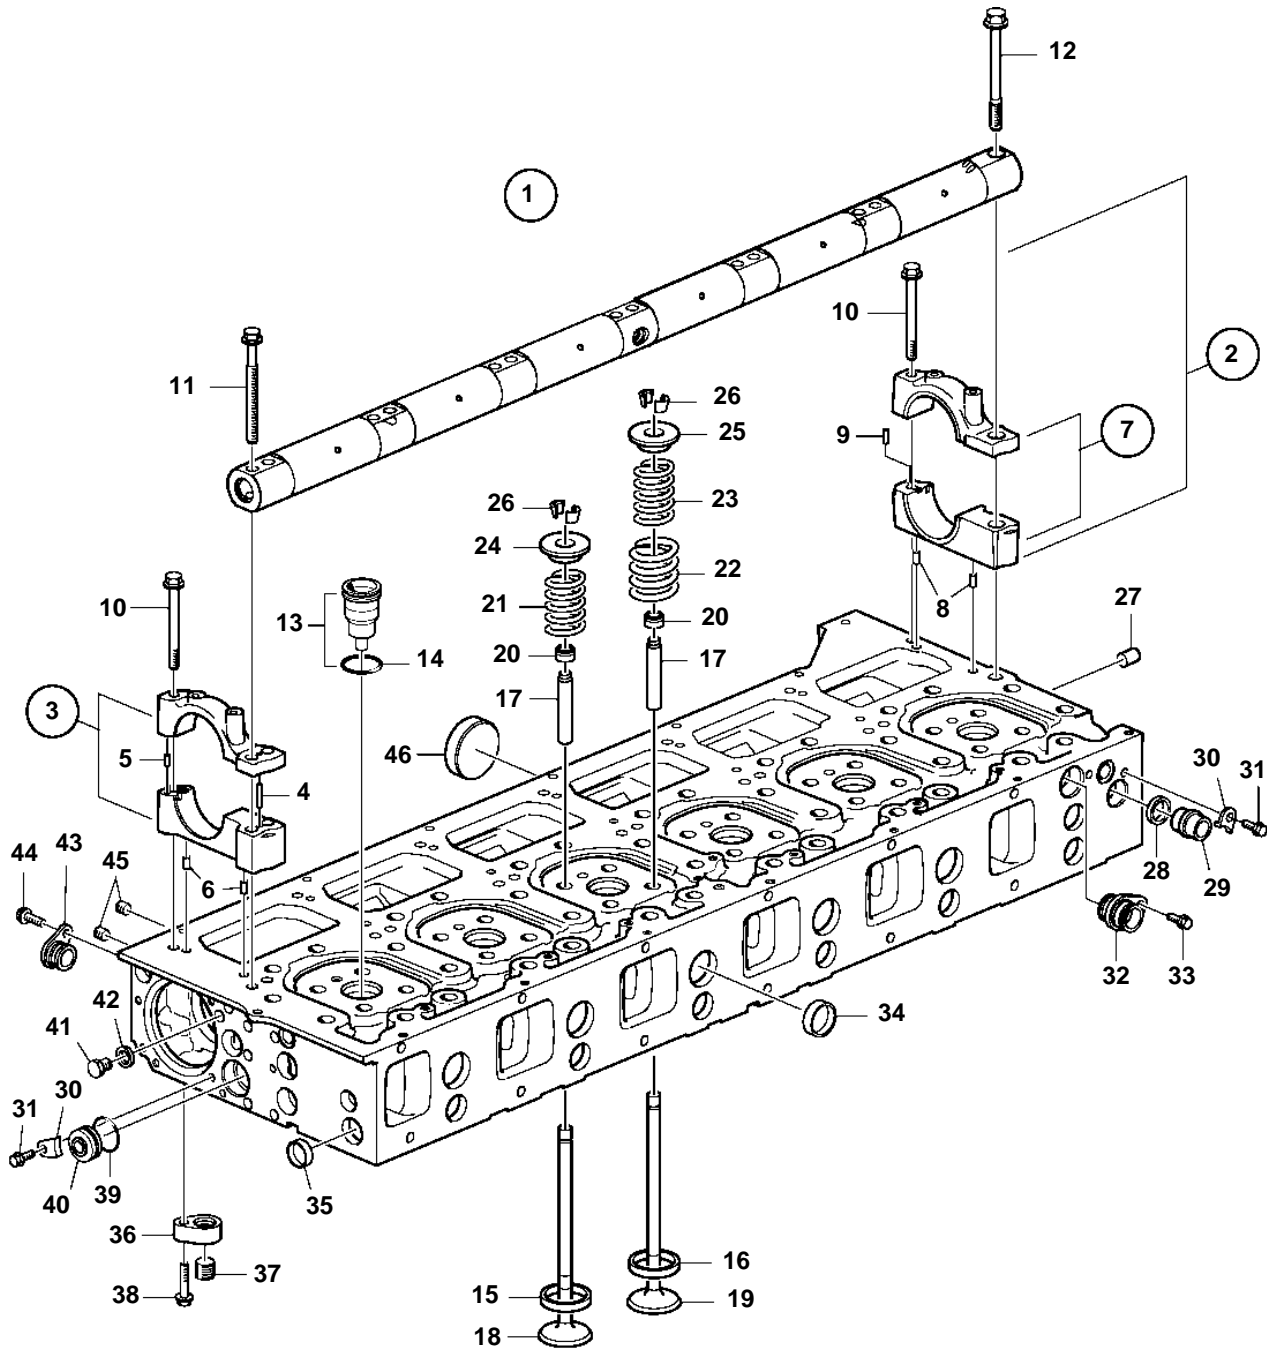

D16C-A MH, D16C-A MG

23113

D16C-A MH, D16C-A MG

REF	PART NO.	QTY	DESCRIPTION	NOTES
1	3803926	1	Cylinder head, exch	
2	3184068	1	· Bearing housing	When replacing one or more bearing houses the first time, all of the bearing houses must be replaced. Then each bearing house can be replaced separat
3	20729720	6	· Bearing housing	When replacing one or more bearing houses the first time, all of the bearing houses must be replaced. Then each bearing house can be replaced separat
4	950550	6	· · Pin	When replacing one or more bearing houses the first time, all of the bearing houses must be replaced. Then each bearing house can be replaced separat
5	950542	6	· · Pin	When replacing one or more bearing houses the first time, all of the bearing houses must be replaced. Then each bearing house can be replaced separat
6	950562	12	· · Pin	
7	20729712	1	· Bearing housing	
8	950562	2	· · Pin	
9	950542	1	· · Pin	
10	975105	7	· Flange screw	
11	20533693	12	· Flange screw	
12	20412482	1	· Flange screw	
13	20750913	6	· Sleeve	
14	20536487	6	· · O-ring	
15	20709467	12	· Valve seat	INTAKE
16	20564028	12	· Valve seat	EXHAUST
17	20916916	24	· Valve guide	
18	20739057	12	· Inlet valve	INLET
19	20513285	12	· Exhaust valve	EXHAUST
20	20787121	24	· Valve stem seal	
21	8131229	12	· Valve spring	INTAKE
22	8131836	12	· Valve spring	EXHAUST
23	8131837	12	· Valve spring	EXHAUST
24	20551396	12	· Valve spring washer	INTAKE
25	20551394	12	· Valve spring washer	EXHAUST
26	8170995	48	· Valve collet	
27	968062	1	· Plug	
28	1547252	2	· Sealing ring	
29	20845995	1	· Plug	
30	1546531	2	· Lock brace	
31	947107	2	· Flange screw	
32	20429993	1	· Grommet	
33	946440	1	· Flange screw	
34	24426722	6	· Cap plug	
35	24426721	14	· Cap plug	
36	3819529	1	· Adapter	
37	968146	1	· Plug	
38	946671	1	· Flange screw	
39	975667	1	· O-ring	
40	3812456	1	· Adapter	
41	960628	1	· Plug	
42	947281	1	· Gasket	
43	3887007	1	· Adapter	
44	947107	1	· Flange screw	
45	968061	2	· Plug	
46	24426723	3	· Cap plug	
47		1	Lifting eye	
48		2	Flange screw	
49		1	Flange screw	