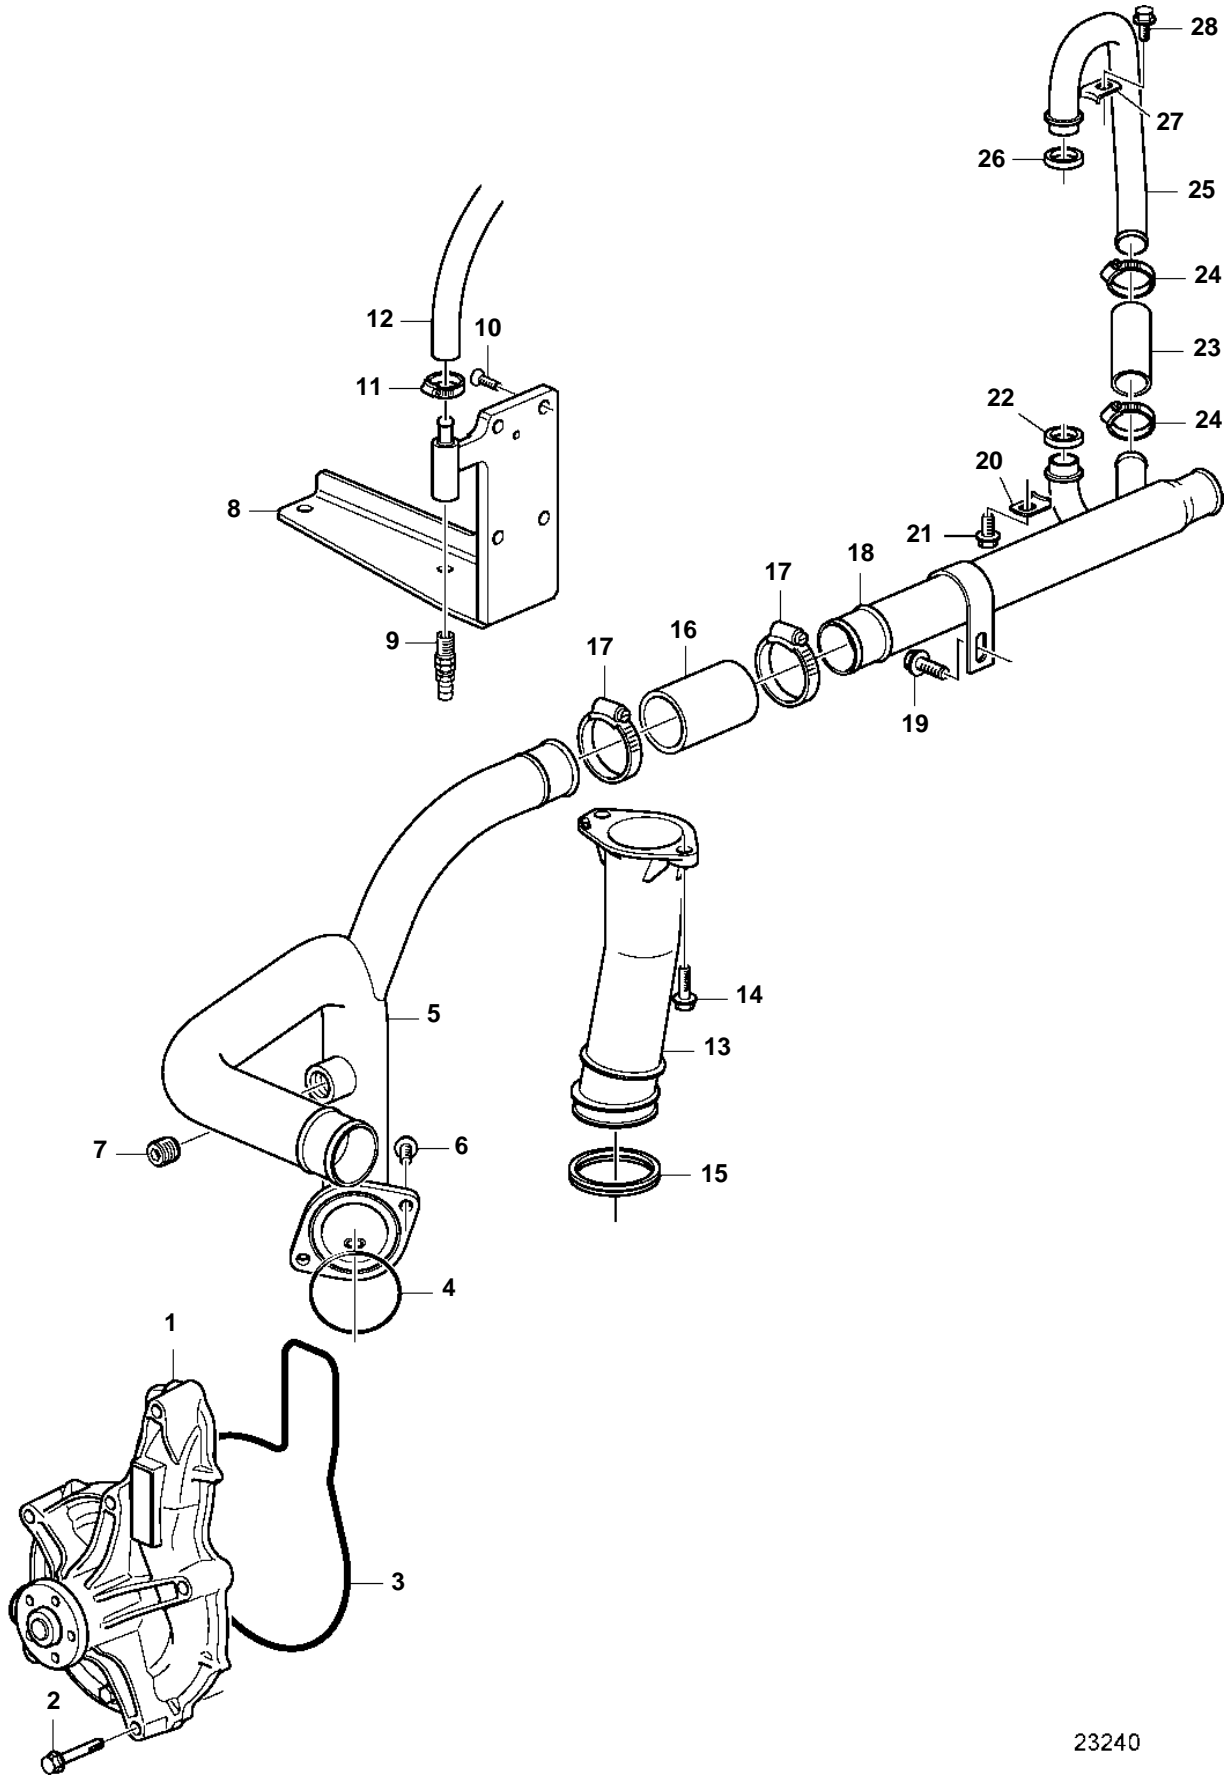

D16C-A MH, D16C-A MG

23240

D16C-A MH, D16C-A MG

REF	PART NO.	QTY	DESCRIPTION	SEE SEC.	NOTES
1	20744939	1	Circulation pump		
2	965216	6	Screw		
3	8131097	1	Sealing ring		
4	975675	1	O-ring		
5	3888302	1	Water pipe		
6	946173	2	Flange screw		
7	968146	1	Plug		
8		1	Bracket		
9	949918	1	Drain cock		
10	969842	4	6 point socket screw		
11	961663	1	Clamp		
12			Hose	9903	L=750mm
13	20823005	1	Connection pipe		
14	946173	2	Flange screw		
15	20799996	1	Sealing ring		
16	3808192	1	Hose		
17	961671	2	Hose clamp		
18	3807119	1	Water pipe		
19	946173	1	Flange screw		
20	1546531	1	Lock brace		
21	944926	1	Flange screw		
22	1547252	1	Sealing ring		
23	3808198	1	Hose		
24	961666	2	Hose clamp		
25	3807254	1	Coolant pipe		
26	1547252	1	Sealing ring		
27	1546531	1	Lock brace		
28	944926	1	Flange screw		