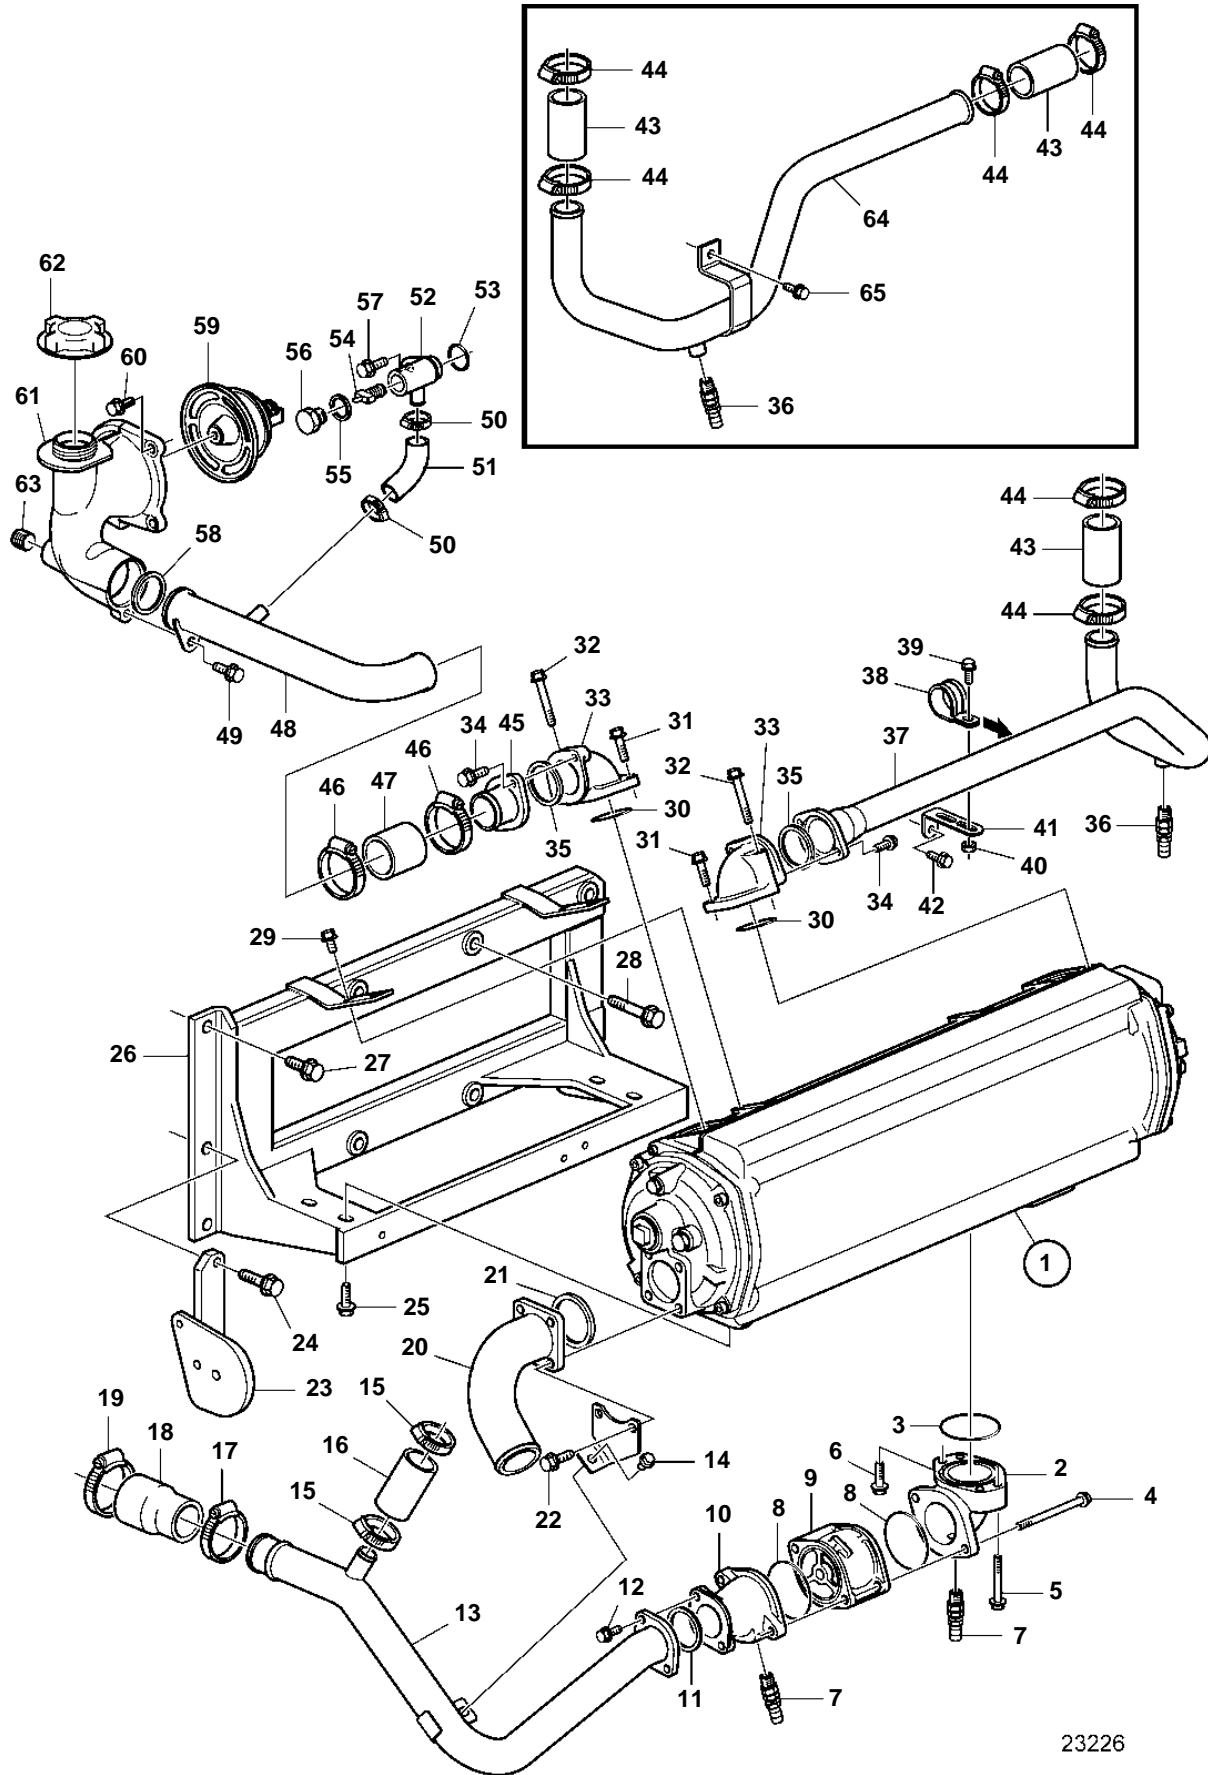

D16C-A MH, D16C-A MG

23226

D16C-A MH, D16C-A MG

REF	PART NO.	QTY	DESCRIPTION	SEE SEC.
1	3819408	1	Heat exchanger	
				9910
2	3818808	1	Pipe connection	
3	975675	1	O-ring	
4	965183	2	Flange screw	
5	946671	1	Flange screw	
6	947760	1	Flange screw	
7	949918	2	Drain cock	
8	925255	2	O-ring	
9		1	Overflow valve	
10	3809589	1	Adapter	
11	864491	1	Gasket	
12	946173	2	Flange screw	
13	3807111	1	Water pipe	
14	947107	1	Flange screw	
15	853548	2	Hose clamp	
16	969033	1	Rubber hose	
17	961671		Hose clamp	
18	3837438	1	Hose	
19	961672	1	Clamp	
20	3830255	1	Riser	
21	843584	1	Sealing ring	
22	945444	4	Flange screw	
23	3589160	1	Bracket	
24	965225	2	Flange screw	
25	946329	4	Flange screw	
26	3818684	1	Bracket	
27	946817	1	Screw	
28	965194	6	Screw	
29	946440	4	Flange screw	
30	925069	2	O-ring	
31	945444	2	Flange screw	
32	965180	2	Flange screw	
33	865821	2	Pipe connection	
34	946440	4	Flange screw	
35	864491	2	Gasket	
36	949918	2	Drain cock	
37	3841237	1	Water pipe	
38	952640	1	Clamp	
39	946440	1	Flange screw	
40	945407	1	Flange nut	
41	965558	1	Bracket	
42	948217	2	Flange screw	
43	3808196	3	Radiator hose	
44	961669	6	Hose clamp	
45	3837473	1	Coolant pipe	
46	961671	2	Hose clamp	
47	858471	1	Hose	
48	945444	1	Flange screw	
49	946440	1	Flange screw	
50	961665	2	Hose clamp	
51	3885219	1	Hose	
52	3841640	1	Valve	
53	1547252	1	· Sealing ring	
54	3809467	1	· Valve	
55	947625	1	· Gasket	
56		1	· Plug	
57	946440	1	Flange screw	
58	1547253	1	Sealing ring	
59	20560252	1	Thermostat	
60	946173	4	Flange screw	
61	3843110	1	Thermostat housing	
62	1674922	1	Filler cap	