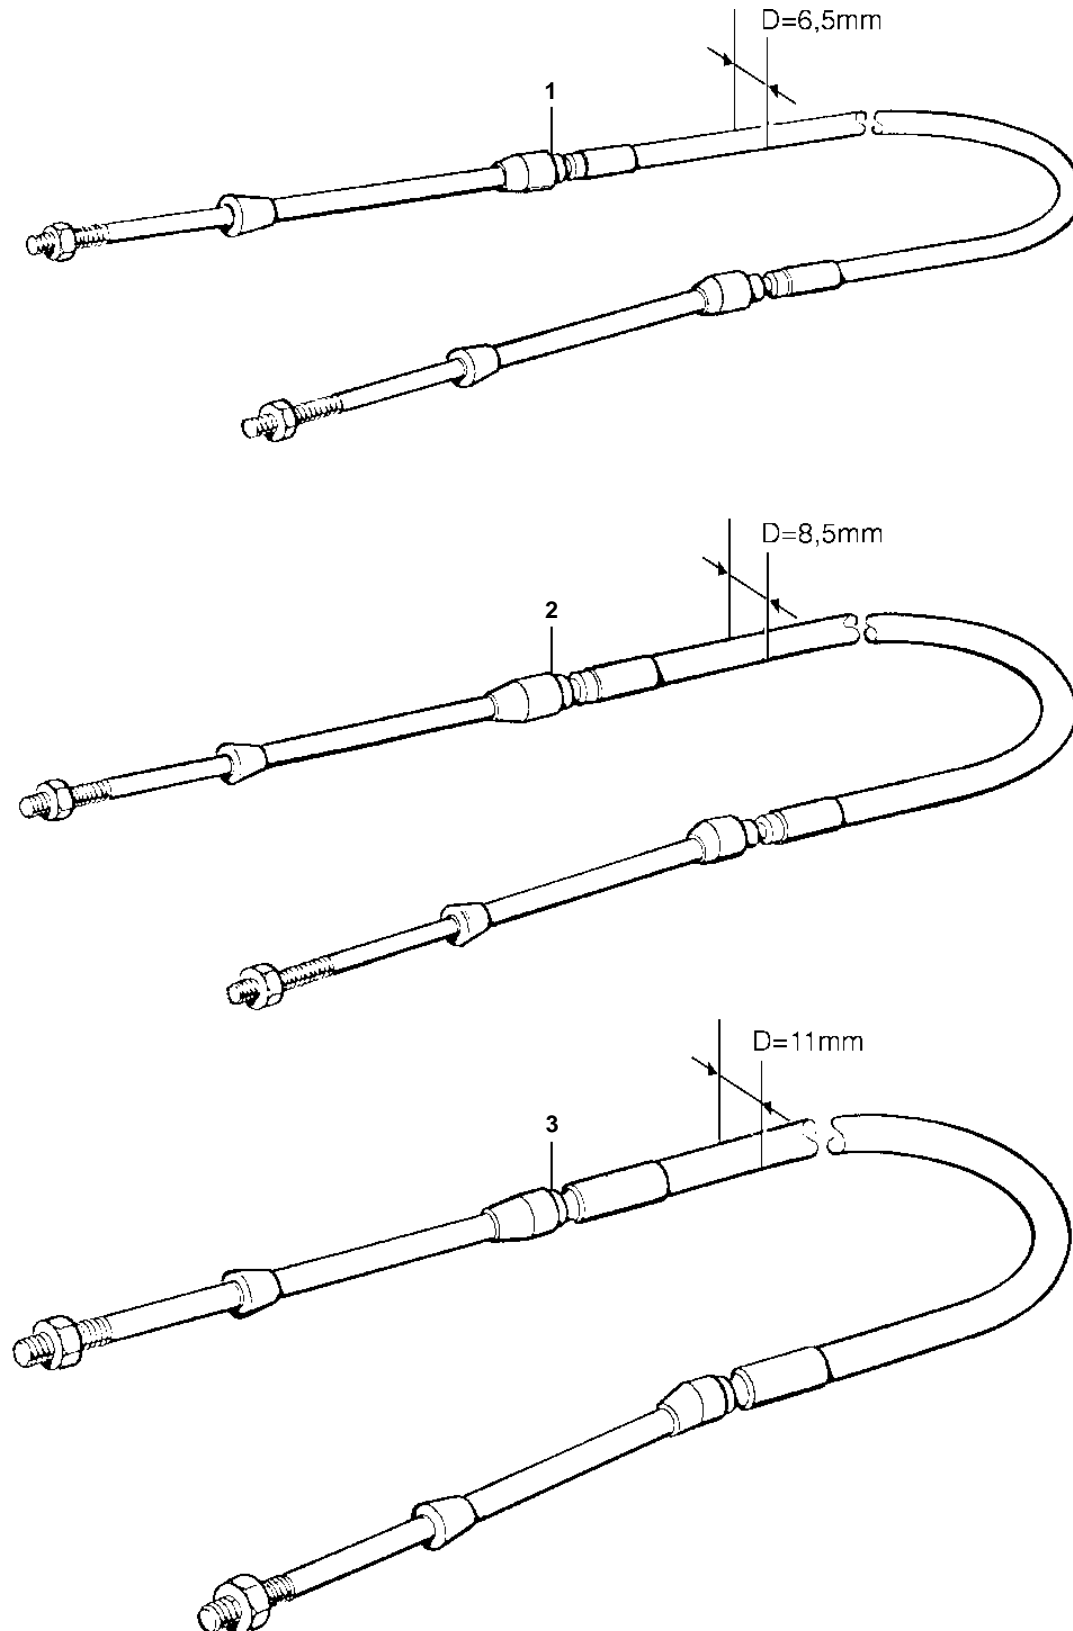

MD2010C, MD2010D, MD2020C, MD2020D, MD2030C, MD2030D, MD2040C, MD2040D, D2-55A, KAD32P-A, TAM42WJ-A, KAMD43P-A, KAD43P-A, TAM463L-A, TAM463L-B, TAM463P-A, TAM471B, TAM473P-A, TAM473WJ-A, TAM474A-A, TAM474A-B, TAM474C-A, TAM474L-A, TAM474P-A, TAM474C-B, TAM474L-B, TAM474P-B, TAM475P-A, TAM4103A-A, TAM4165C-A, TAM4165A-A, TAM4165P-A, D12C-A MP, D12D-A MP, D12D-B MP, D12D-A MH, D12D-B MHv, D9A-A

18647

MD2010C, MD2010D, MD2020C, MD2020D, MD2030C, MD2030D, MD2040C, MD2040D, D2-55A, KAD32P-A, TAM42WJ-A, KAMD43P-A, KAD43P-A, TAM63L-A, TAM63L-B, TAM63P-A, TAM71B, TAM73P-A, TAM73WJ-A, TAM74A-A, TAM74A-B, TAM74C-A, TAM74L-A, TAM74P-A, TAM74C-B, TAM74L-B, TAM74P-B, TAM75P-A, TAM103A-A, TAM165C-A, TAM165A-A, TAM165P-A, D12C-A MP, D12D-A MP, D12D-B MP, D12D-A MH, D12D-B MHv, D9A-A

REF	PART NO.	QTY	DESCRIPTION	NOTES
3	1140101	1	Control cable	L=2,00m
	1140102	1	Control cable	L=2,50m
	1140103	1	Control cable	L=3,00m
	1140104	1	Control cable	L=3,50m
	1140105	1	Control cable	L=4,00m
	1140106	1	Control cable	L=4,50m
	1140107	1	Control cable	L=5,00m
	1140108	1	Control cable	L=5,50m
	1140109	1	Control cable	L=6,00m
	1140110	1	Control cable	L=6,50m
	1140111	1	Control cable	L=7,00m
	1140112	1	Control cable	L=7,50m
	1140113	1	Control cable	L=8,00m
	1140114	1	Control cable	L=8,50m
	1140115	1	Control cable	L=9,00m
	1140116	1	Control cable	L=9,50m
	1140117	1	Control cable	L=10,00m
	1140118	1	Control cable	L=11,00m
	1140119	1	Control cable	L=12,00m
	1140120	1	Control cable	L=13,00m
	1140121	1	Control cable	L=14,00m
	1140122	1	Control cable	L=15,00m