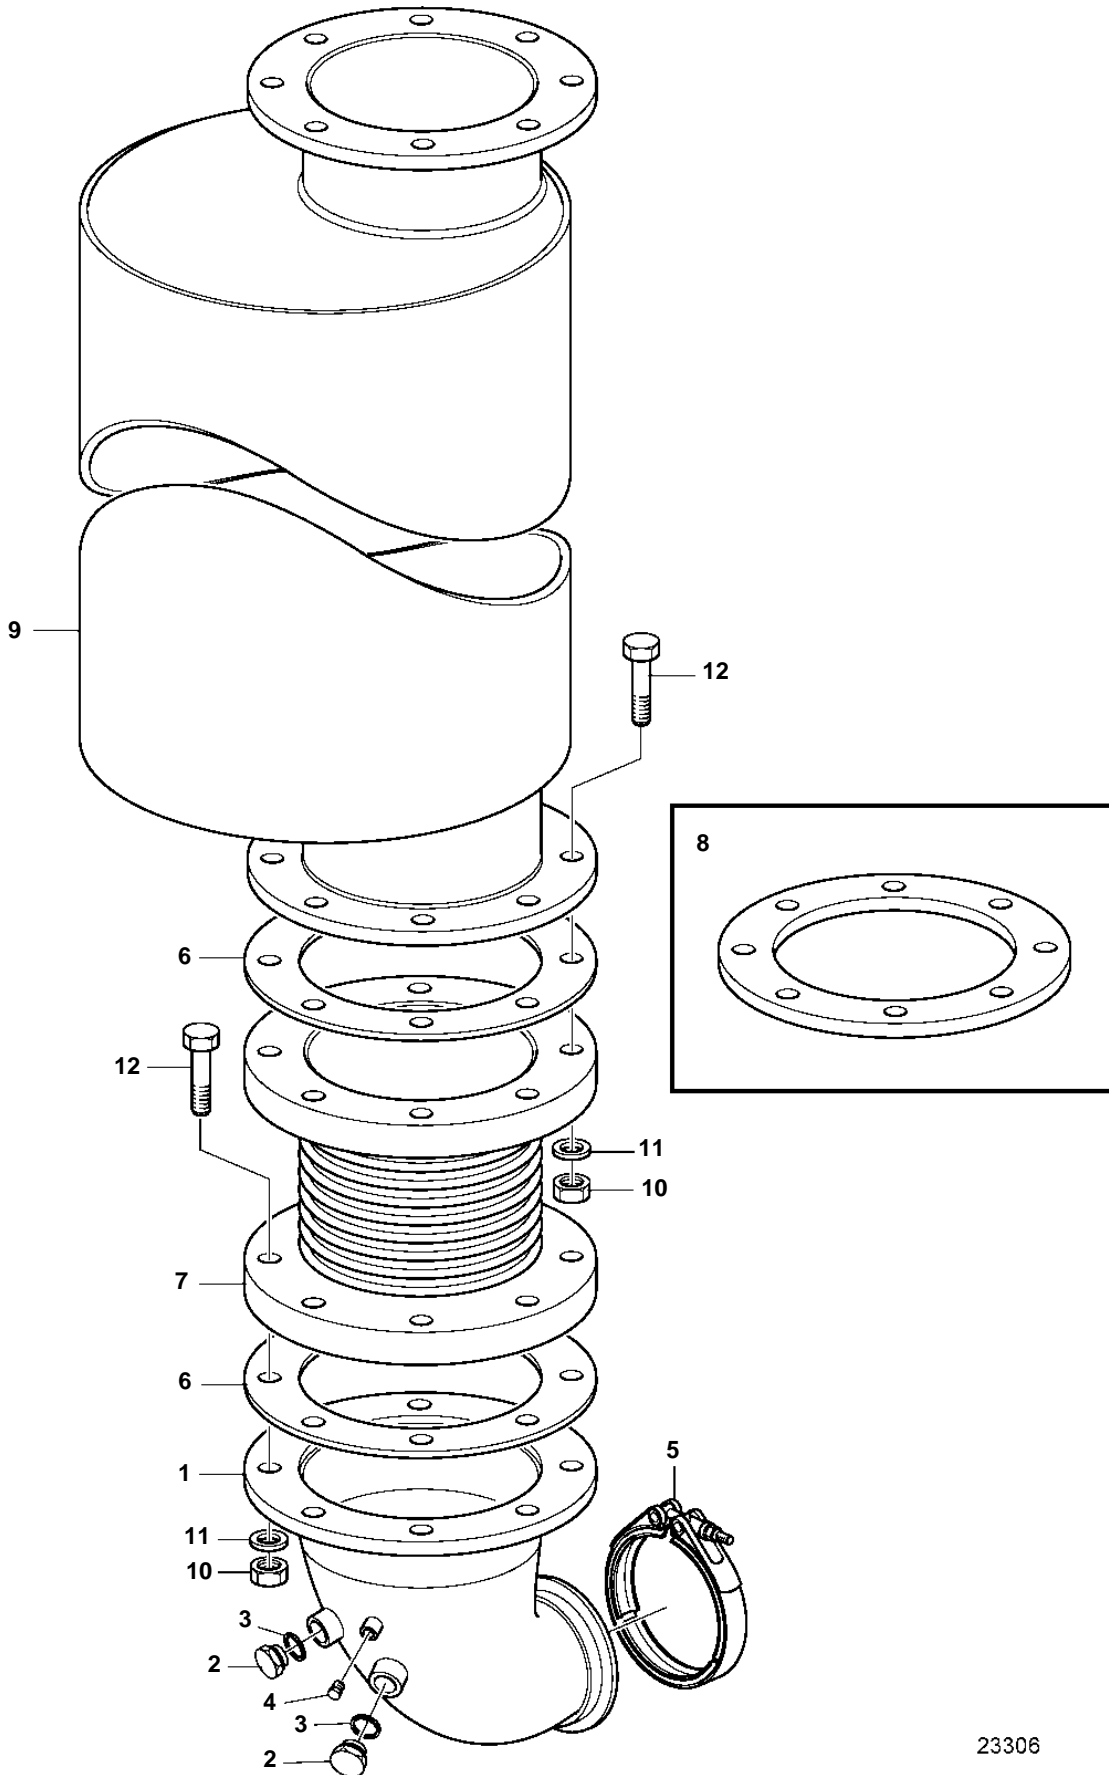

D16C-A MG, D16C-A MG RC

23306

D16C-A MG, D16C-A MG RC

REF	PART NO.	QTY	DESCRIPTION	NOTES
1	3808218	1	Exhaust outlet	
2	914392	2	Plug	
3	947626	2	Gasket	
4	479979	1	Plug	
5	3887499	1	V-band clamp	
6	862950	2	Gasket	
7	865300	1	Compensator	
8	849981	1	Flange	
9	3886131	1	Muffler	7", for dry exhaust
	3886134	1	Muffler	7", for dry exhaust, With spark arrestor
		1	Muffler	8", for dry exhaust
		1	Muffler	8", for dry exhaust, With spark arrestor
10	955785	16	Hexagon nut	
11	941912	16	Spring washer	
12	955366	16	Hexagon screw	