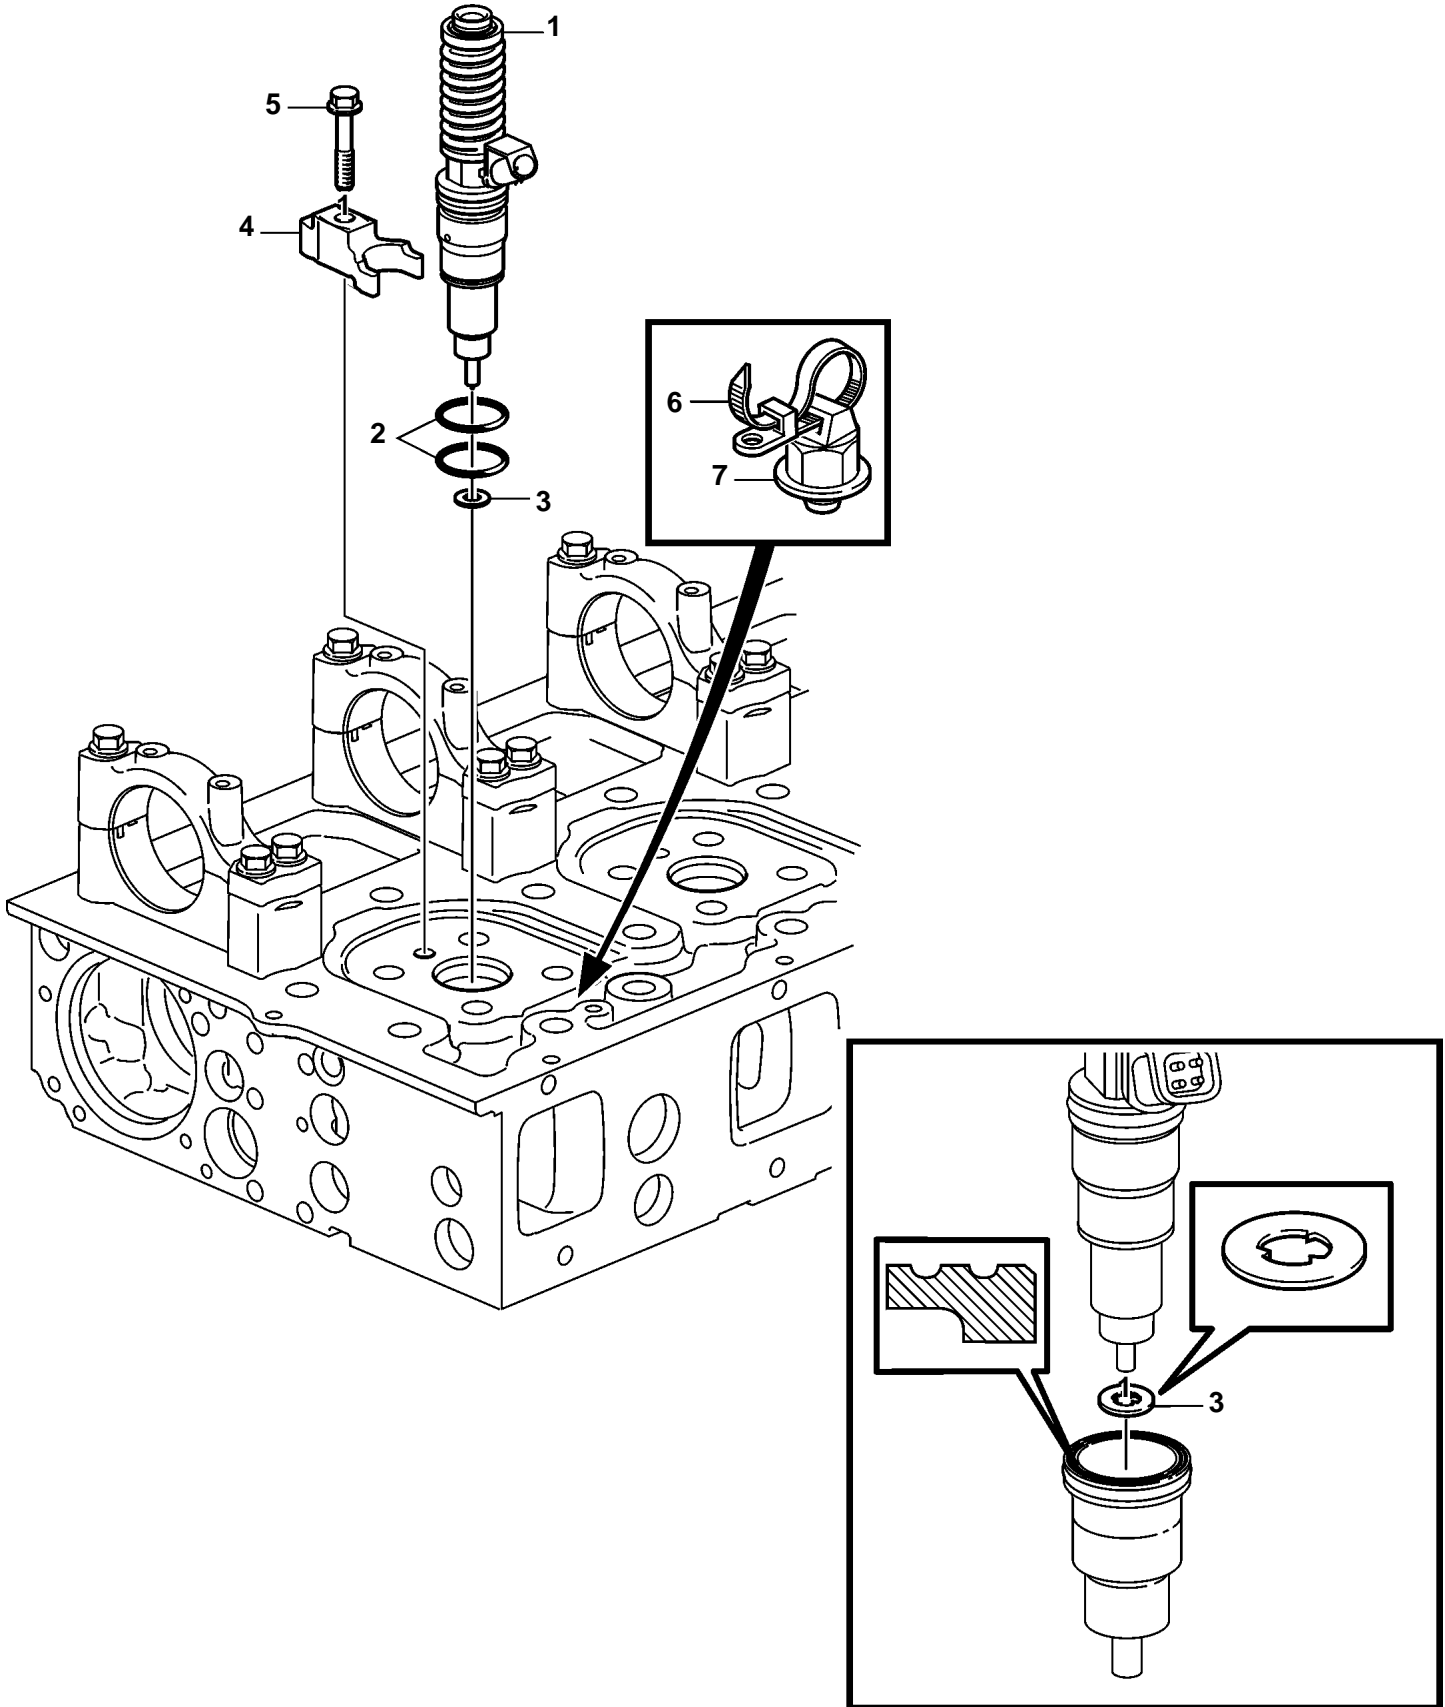

D16C-A MG

24999

## D16C-A MG

REF	PART NO.	QTY	DESCRIPTION	NOTES
1	3803637	6	Unit injector, exch	
2	276948	1	· O-ring kit	(276935)
3	21261987	1	Washer	SN2016021776-
4	20440280	6	Yoke	
5	21344774	6	Flange screw	
6	983472	1	Cable tie	For cable to unit injectors.
7	8131393	1	Retainer	For cable to unit injectors.