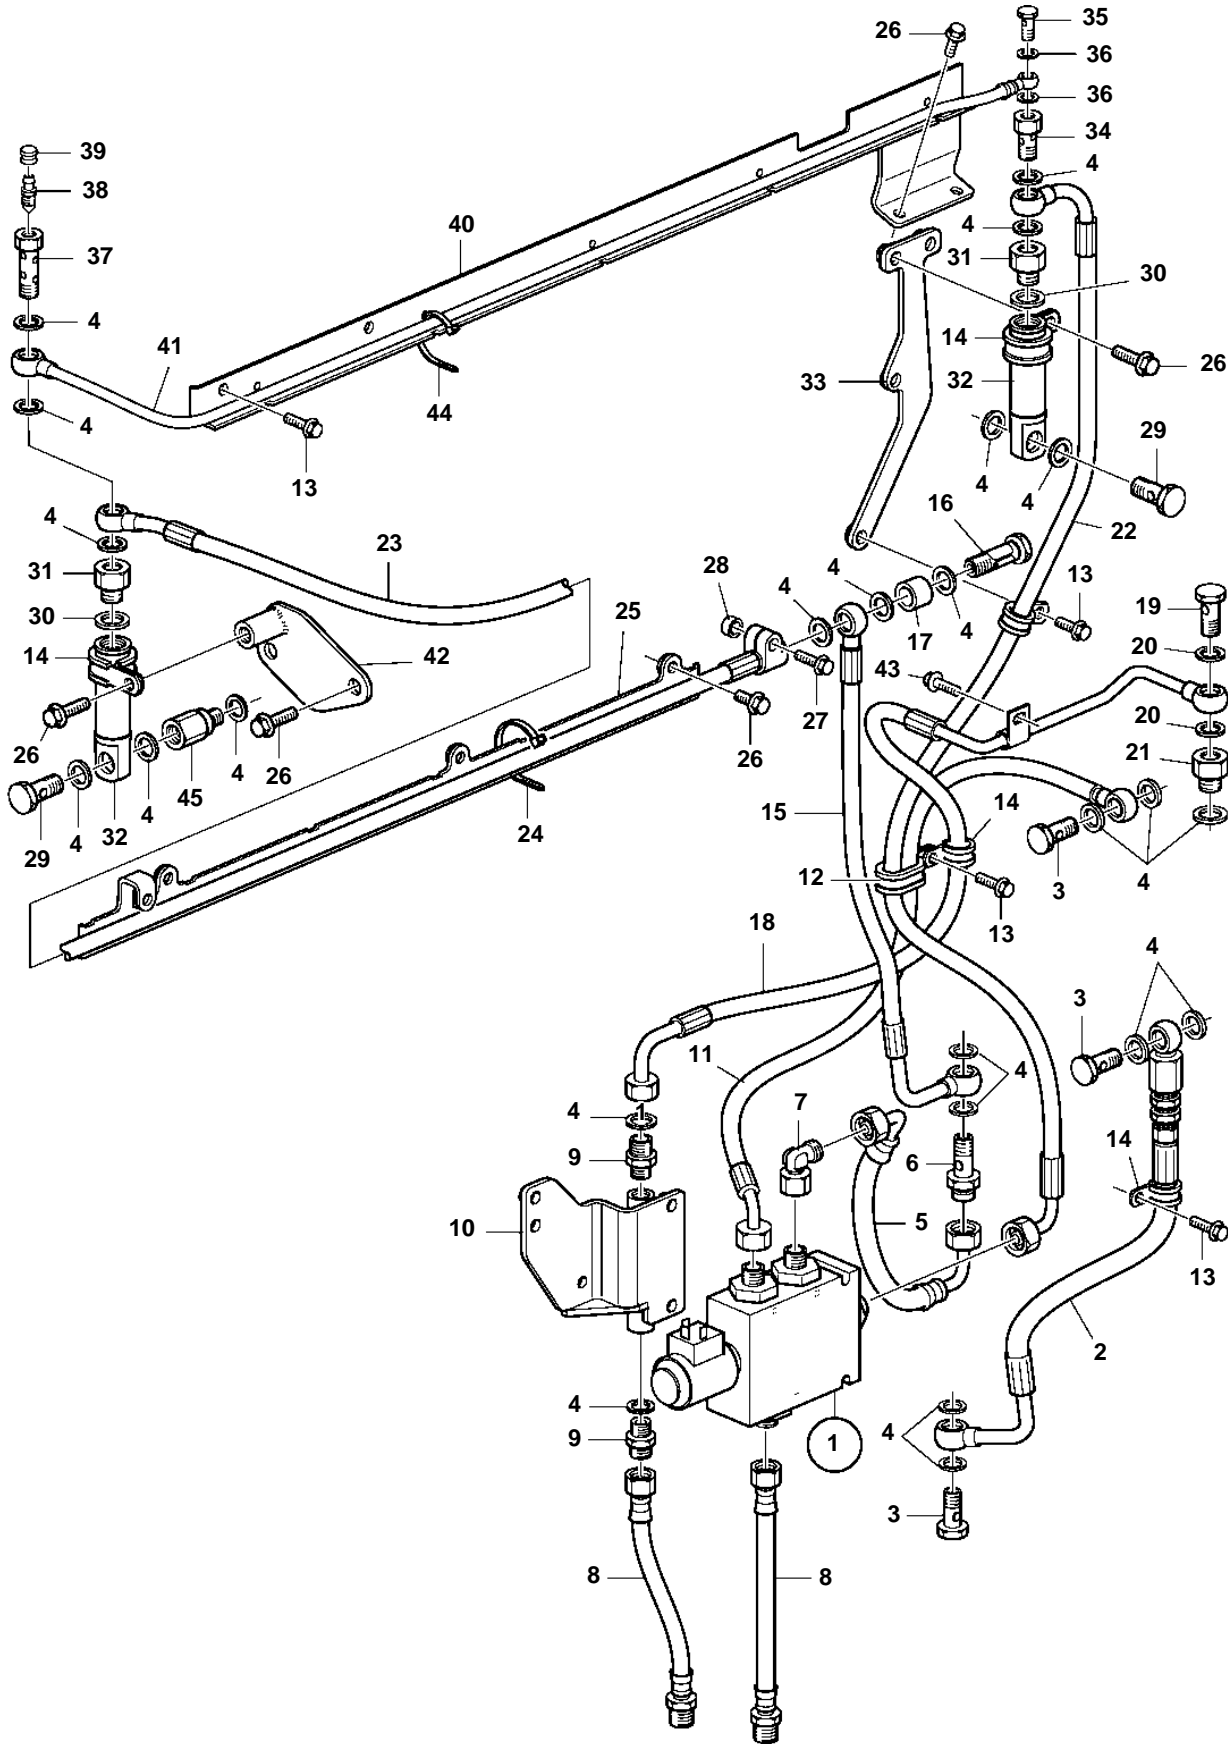

D16C-A MG RC

23915

D16C-A MG RC

REF	PART NO.	QTY	DESCRIPTION	SEE SEC.
1	3835754	1	Fuel valve	
				9904
2	21350559	1	Fuel hose	
3	941686	3	Hollow screw	
4	20852765	25	Sealing ring	
5	3588994	1	Fuel hose	
6	3819880	1	Nipple	
7	964016	1	Elbow nipple, angle	
8	3817202	2	Fuel hose	
9	963948	2	Nipple	
10		1	Bracket	
				9904
11	3841380	1	Fuel hose	
12	981664	1	Clamp	
13	946440	4	Flange screw	
14	949747	4	Clamp	
15		1	Fuel hose	
16	21014054	1	Hollow screw	
17	991656	1	Spacer sleeve	
18	3588992	1	Fuel hose	
19	48634	1	Hollow screw	
20	20852764	2	Sealing ring	
21	3847324	1	Adapter	
22	40005076	1	Fuel hose	
23	40005018	1	Fuel hose	
24	948616	X	Cable tie	
25		1	Bracket	
26	946173	9	Flange screw	
27	965180	1	Flange screw	
28	826652	1	Spacer sleeve	
29	190713	1	Hollow screw	
30	20899253	2	Gasket	
31	992272	2	Reduction nipple	
32	3848156	2	Riser	
33	21108664	1	Stay	
34	3595375	1	Hollow screw	
35	48634	1	Hollow screw	
36	20852762	2	Sealing ring	
37	3595373	1	Hollow screw	
38	20548012	1	Faucet	
39	20547976	1	Protecting cover	
40	40005046	1	Bracket	
41	40005071	1	Fuel hose	
42		1	Bracket	
43	967949	1	Flange screw	
44	948211		Cable tie	
45	3849956	1	Spacer tube	