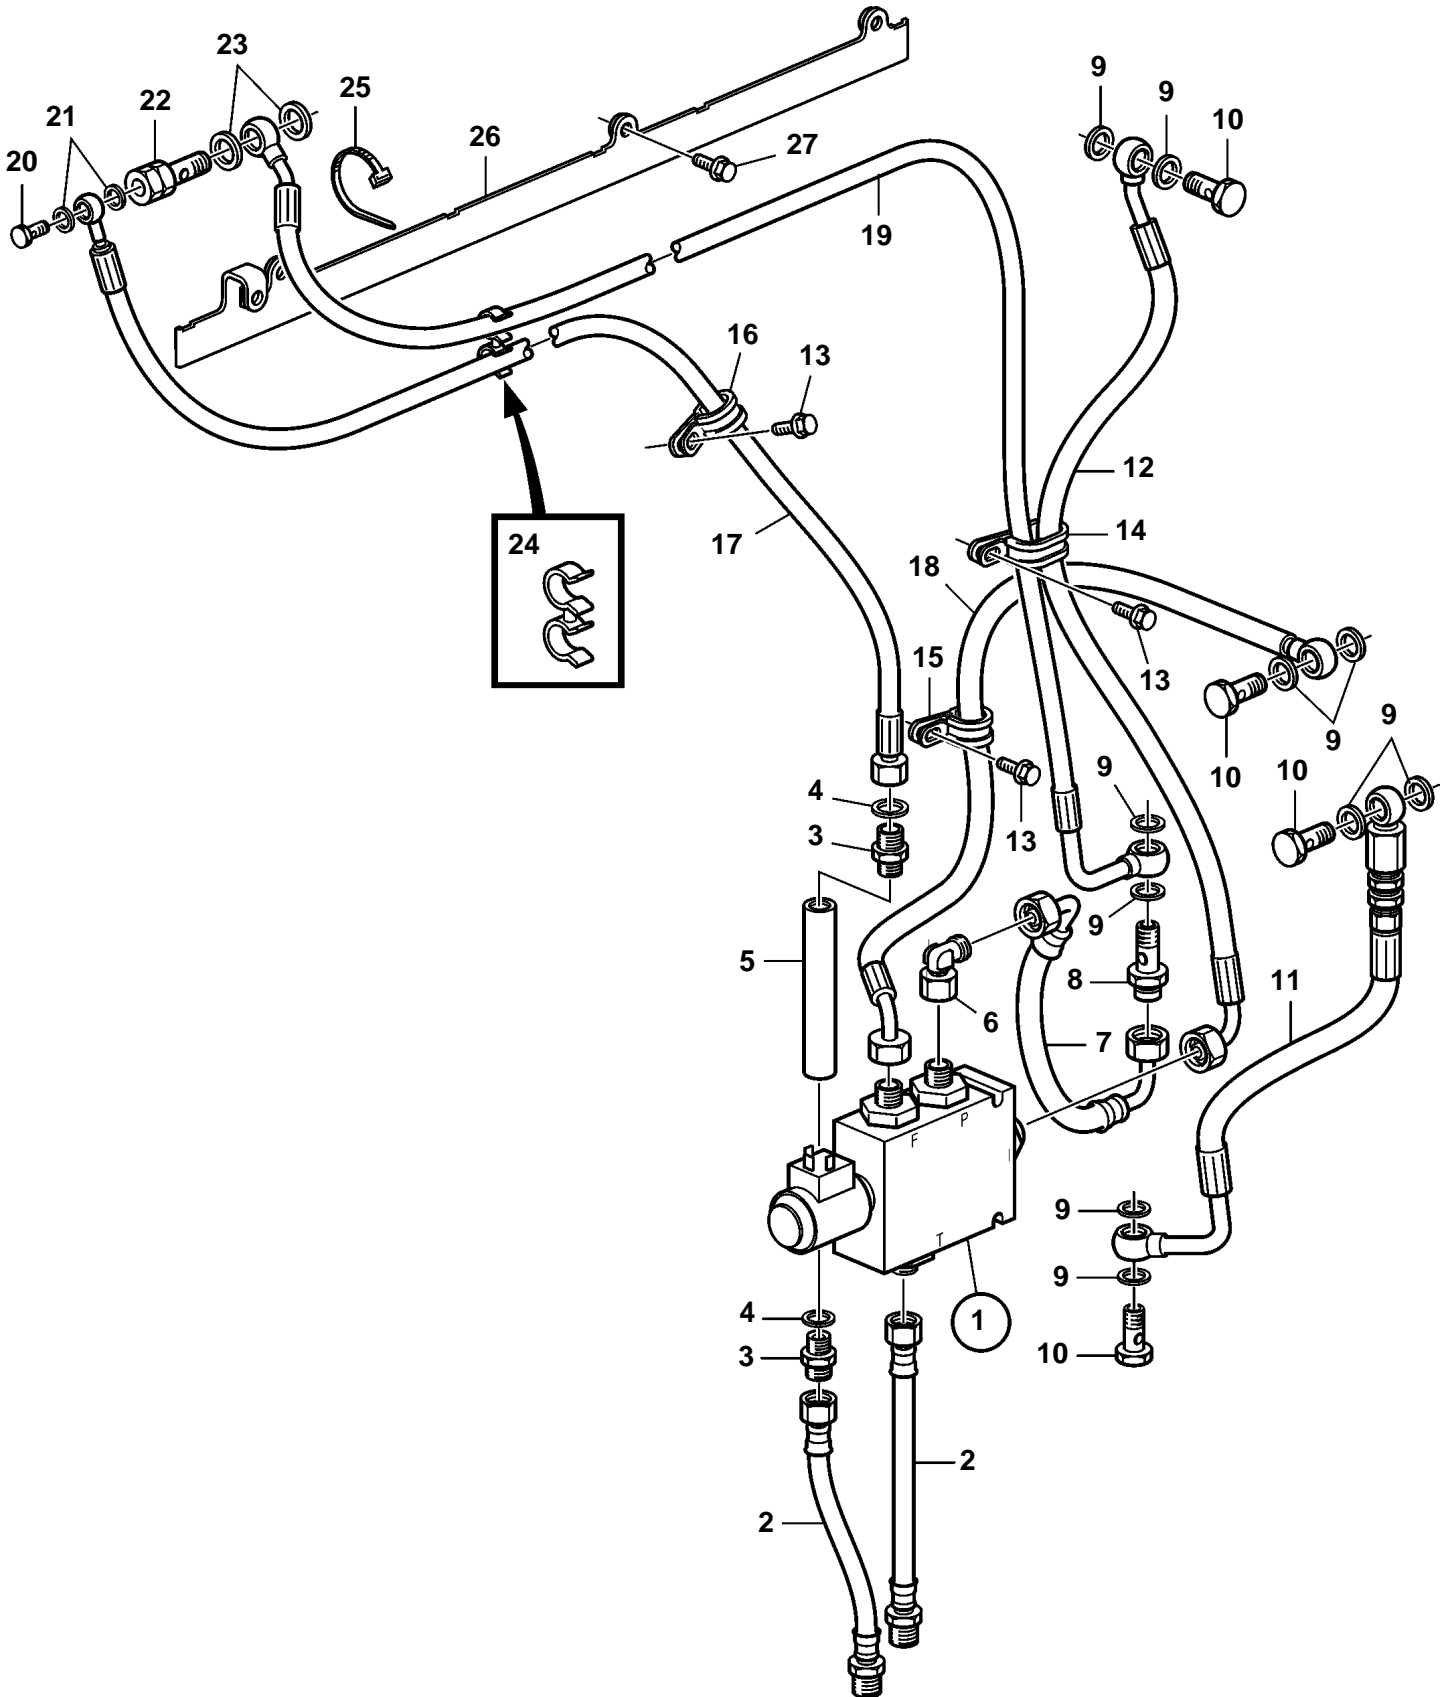

D16C-A MG

D16C-A MG

REF	PART NO.	QTY	DESCRIPTION	SEE SEC.	NOTES
1	3835754	1	Fuel valve		
				9904	
2	3817202	2	Fuel hose		
3	963948	2	Nipple		
4	20852765	2	Sealing ring		
5		1	Bracket		
				9904	
6	964016	1	Elbow nipple		
7	3588994	1	Fuel hose		
8	3819880	1	Nipple		
9	20852765	10	Sealing ring		
10	941686	4	Hollow screw		
11	3888103	1	Fuel pipe		
12	3589008	1	Fuel hose		
13	946440	3	Flange screw		
14	981664	1	Clamp		
15	949747	1	Clamp		
16	949746	1	Clamp		
17	3588992	1	Fuel hose		
18	3841380	1	Fuel hose		
19	3588996	1	Fuel hose		
20	48634	1	Hollow screw		
21	20852762	2	Sealing ring		
22	20754813	1	Overflow valve		
23	20852765	2	Sealing ring		
24	981857	1	Retainer		
25	948616	4	Cable tie		(980464)
26		1	Bracket		
27	946173	3	Flange screw		