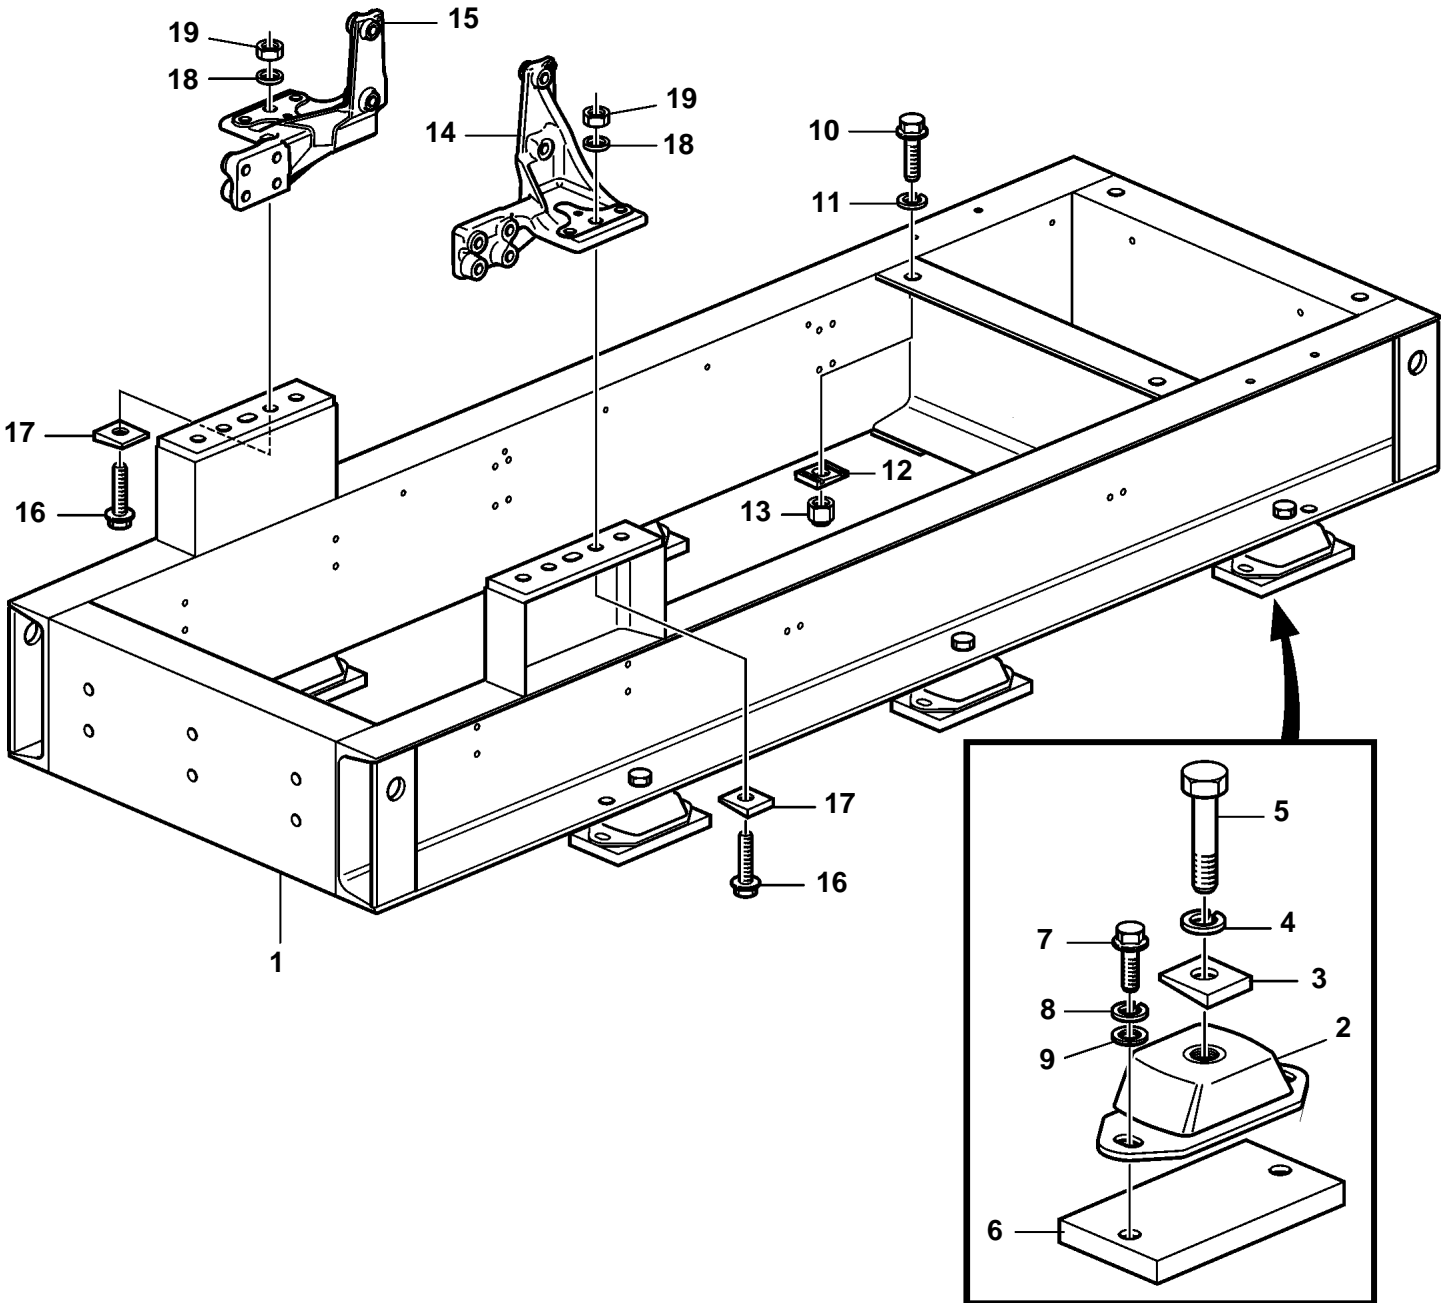

D16C-A MG

23400

D16C-A MG

REF	PART NO.	QTY	DESCRIPTION
1		1	Frame
2	862347	6	Rubber cushion
3	18683	6	U-member washer
4		6	Spring washer
5	955387	6	Hexagon screw
6		6	Weld plate
7	955361	12	Hexagon screw
8	941912	12	Spring washer
9	955900	12	Washer
10	955774	X	Hexagon screw
11	941917	X	Spring washer
12	191810	2	Washer
13	950381	X	Lock nut
14	3843218	1	Engine bracket
15	3843220	1	Engine bracket
16	955390	2	Hexagon screw
17	191810	2	Washer
18		2	Spring washer
19	963111	2	Lock nut