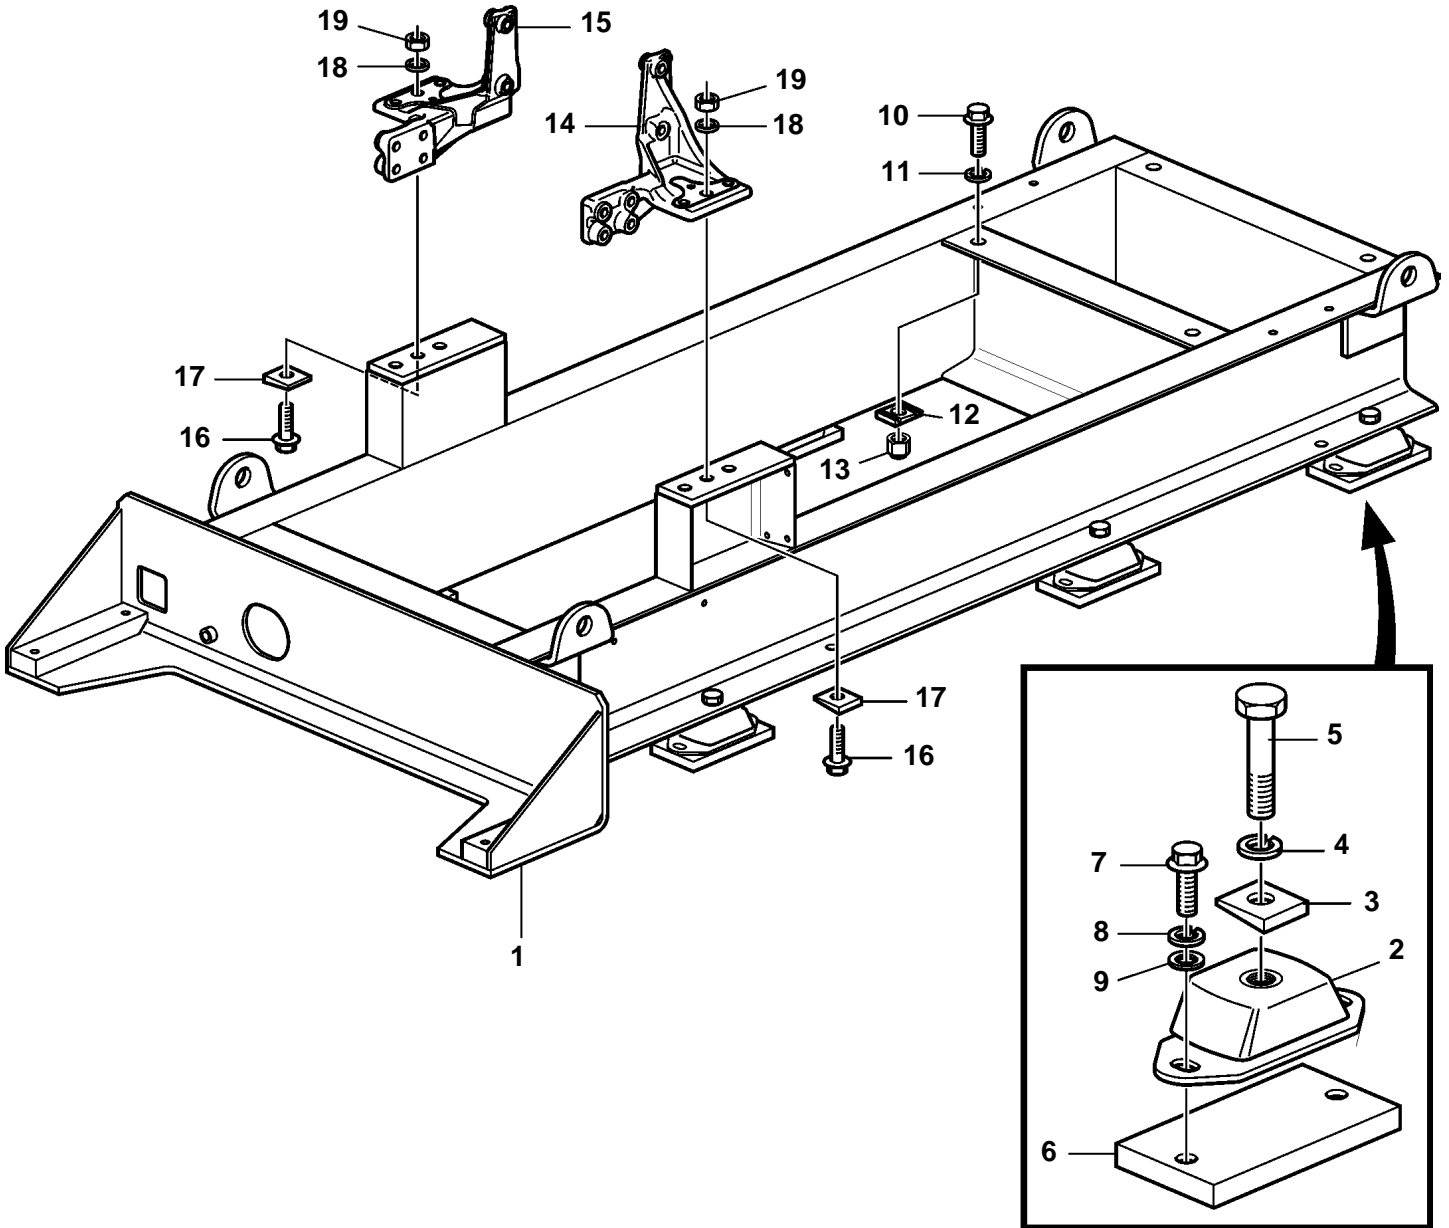

D16C-A MG RC

23903

D16C-A MG RC

REF	PART NO.	QTY	DESCRIPTION
1		1	Frame
2	862347	6	Rubber cushion
3	18683	6	U-member washer
4		6	Spring washer
5	955387	6	Hexagon screw
6		6	Weld plate
7	955361	12	Hexagon screw
8	941912	12	Spring washer
9	955900	12	Washer
10	955774	X	Hexagon screw
11	941917	X	Spring washer
12	191810	2	Washer
13	950381	X	Lock nut
14	3843218	1	Engine bracket
15	3843220	1	Engine bracket
16	955390	2	Hexagon screw
17	191810	2	Washer
18		2	Spring washer
19	963111	2	Lock nut