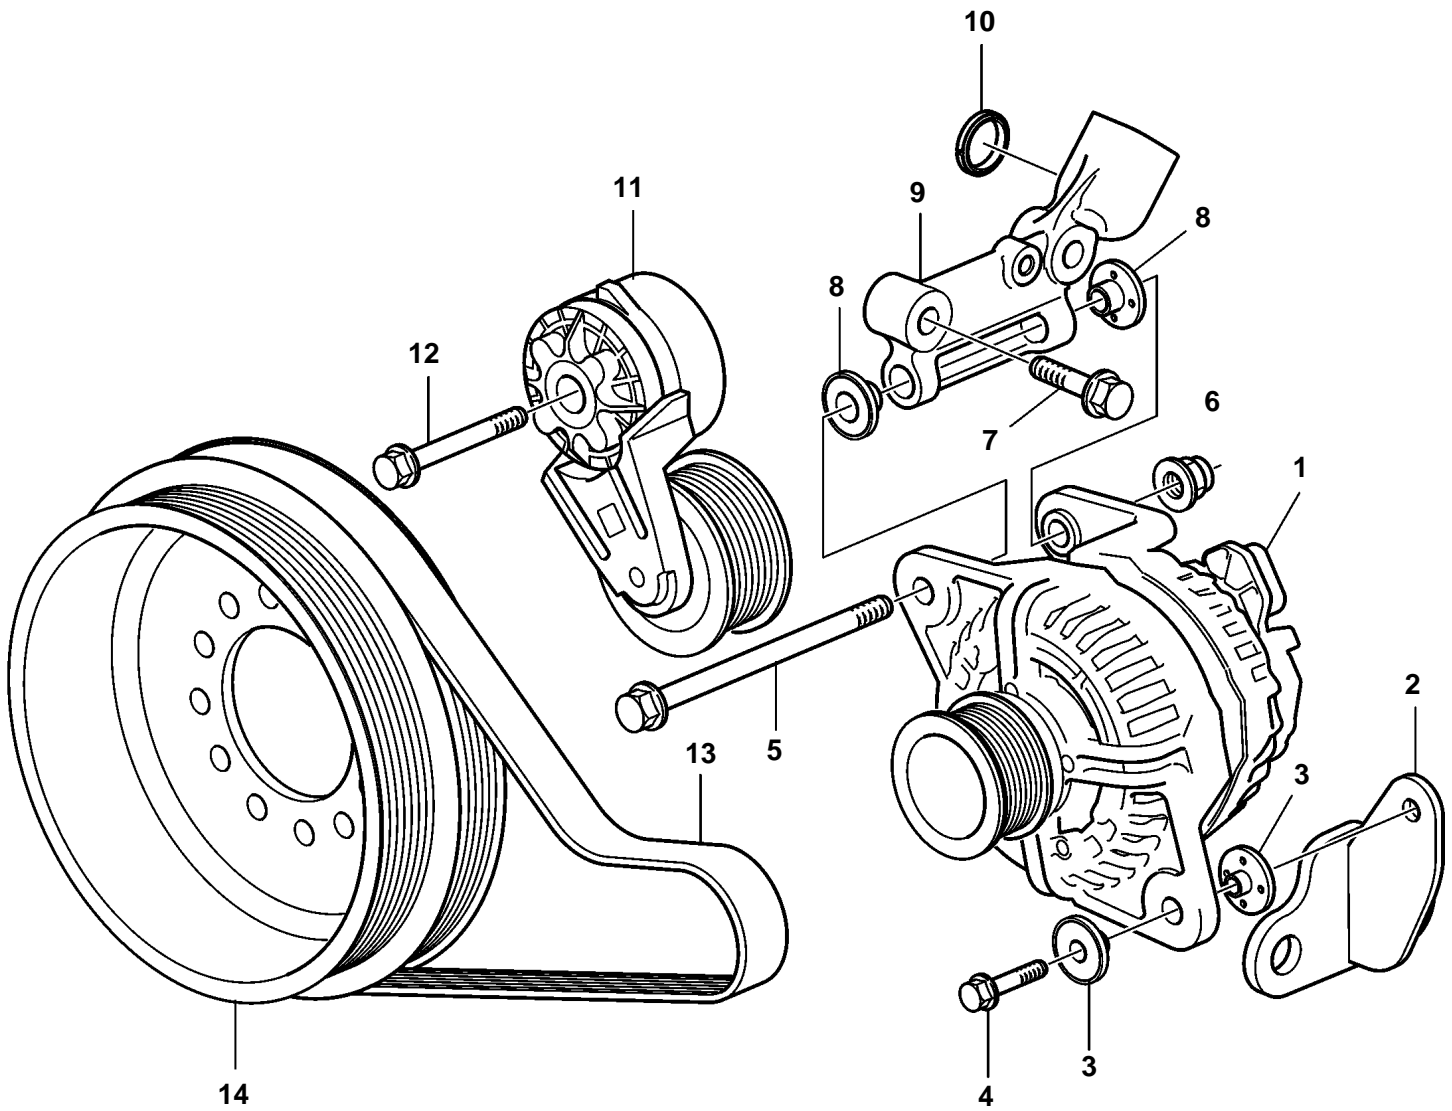

D16C-A MG

23321

D16C-A MG

REF	PART NO.	QTY	DESCRIPTION	SEE SEC.	NOTES
1	3803639	1	Alternator, exch		28V, 80A
2	3842566	1	Bracket		
3	3589369	2	Insulating bushing		
4	946470	1	Flange screw		
5	965223	1	Flange screw		
6	977938	1	Flange lock nut		
7	965185	2	Flange screw		
8	3589388	2	Insulating bushing		
9	3887406	1	Bracket		(3588974)
10	8192190	1	Sealing ring		
11	20501412	1	Belt tensioner		
12	965223	1	Flange screw		
13	20430373	1	V-ribbed belt		
14			Pulley	9858	