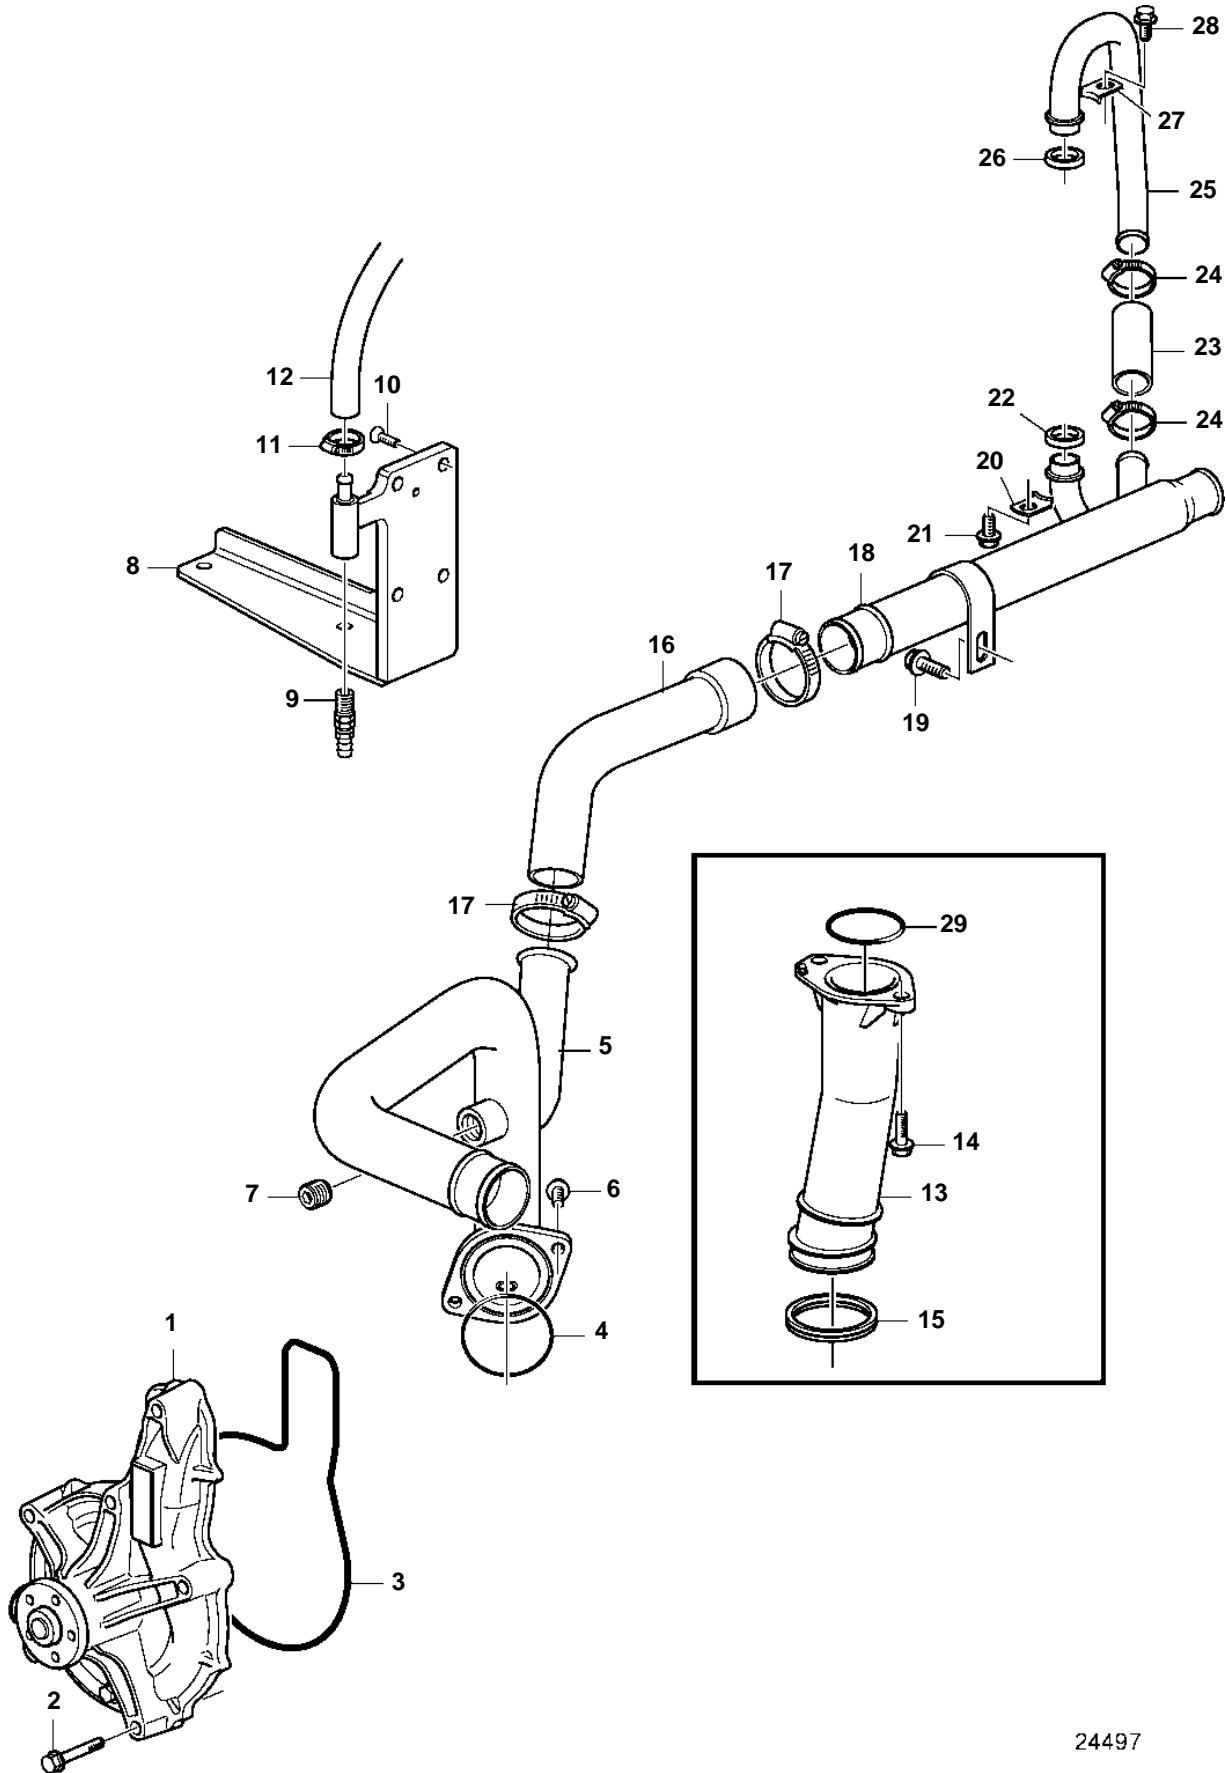

D16C-A MG

24497

D16C-A MG

REF	PART NO.	QTY	DESCRIPTION	SEE SEC.	NOTES
1	20744939	1	Pump unit		
	3801102	1	Coolant pump, exch, exch		
2	965216	6	Flange screw		
3	8131097	1	Sealing ring		
4	975675	1	O-ring		
5	3888302	1	Water pipe		
6	946173	2	Flange screw		
7	968146	1	Plug		
8		1	Bracket, air filter	9896	
9	949918	1	Shut-off cock		
10	969842	4	6 point socket screw		
11	961663	1	Hose clamp		
12			Hose	9903	L=750mm
13	20823005	1	Connection pipe		
14	946173	2	Flange screw		
15	20799996	1	Sealing ring		
16	3888297	1	Hose		(3808192)
17	961671	2	Hose clamp		
18	3807119	1	Water pipe		
19	946173	1	Flange screw		
20	1546531	1	Lock brace		
21	944926	1	Flange screw		
22	1547252	1	Sealing ring		
23	3808198	1	Hose		
24	961666	2	Hose clamp		
25	3807254	1	Coolant pipe		
26	1547252	1	Sealing ring		
27	1546531	1	Lock brace		
28	944926	1	Flange screw		
29	20818346	1	Gasket		