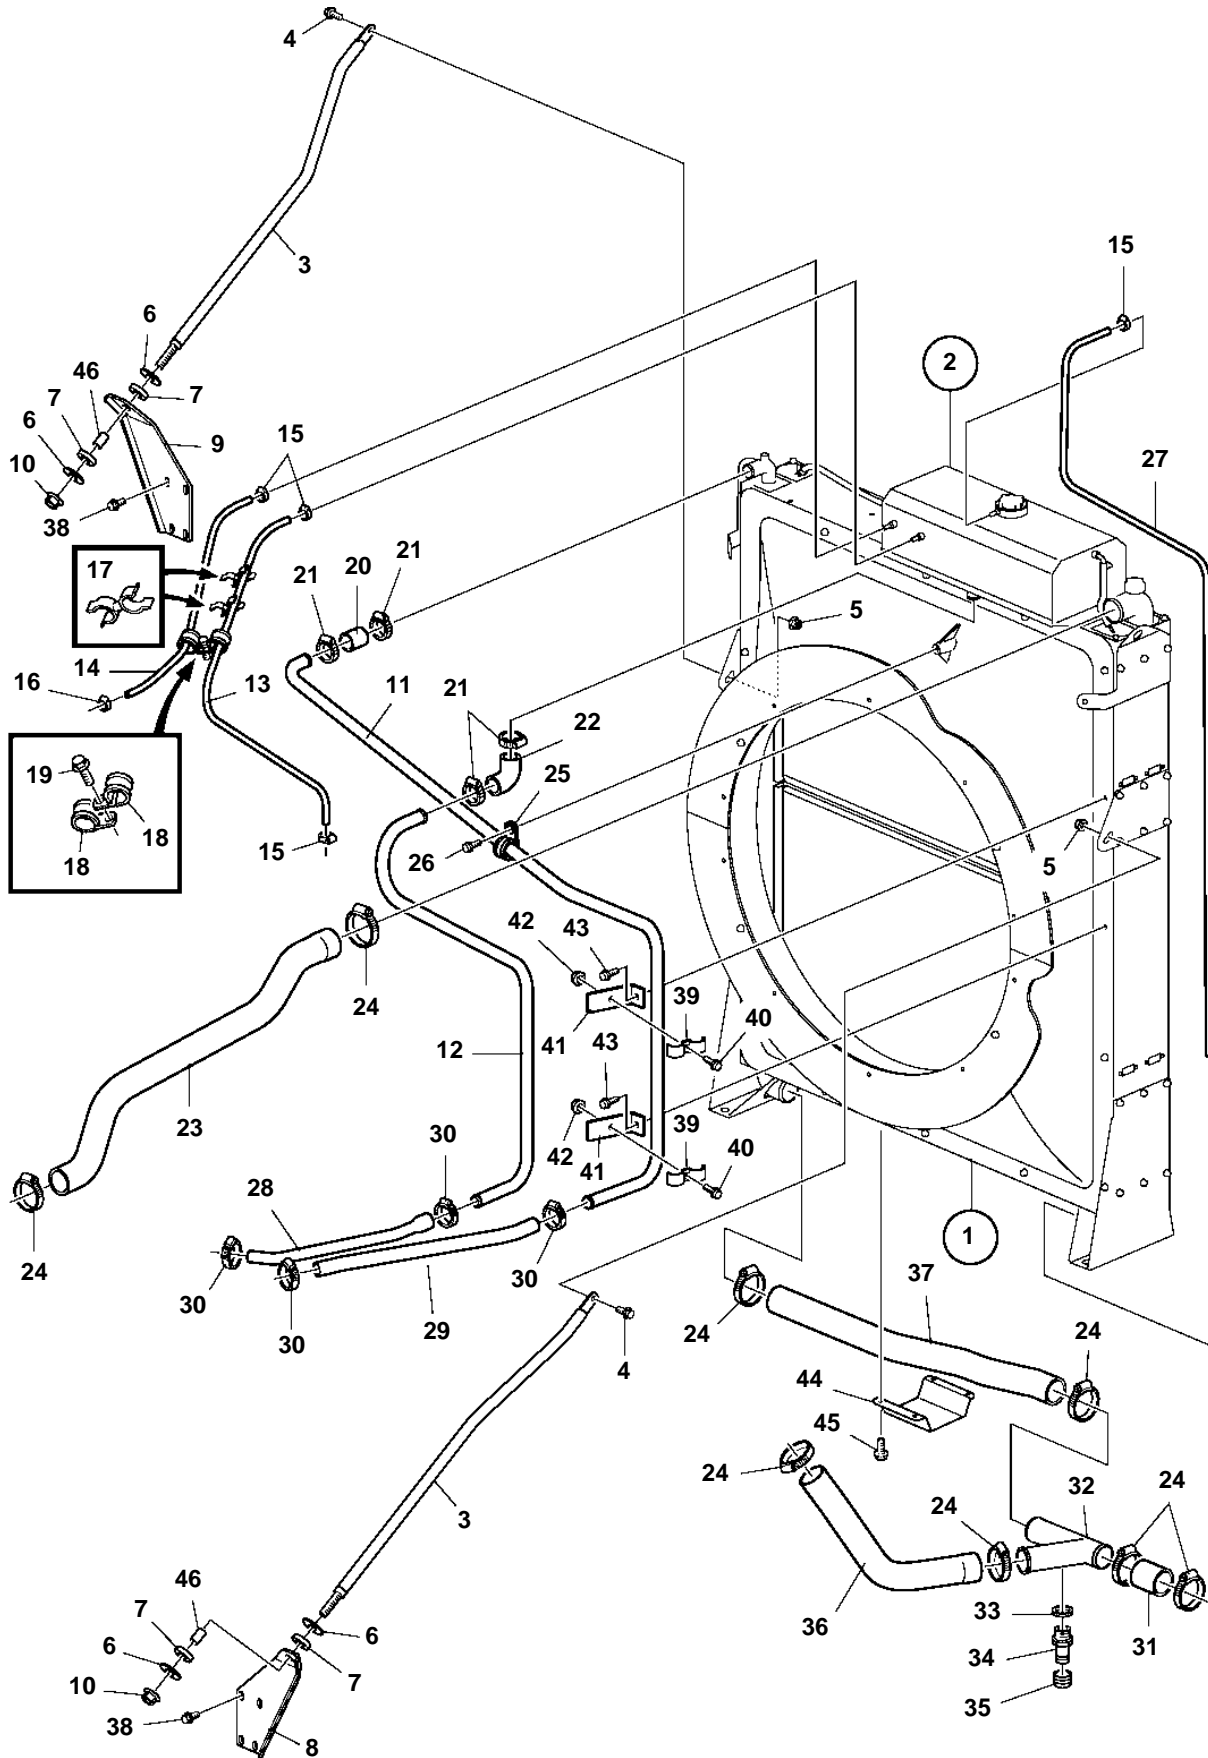

D16C-A MG RC

24061

D16C-A MG RC

REF	PART NO.	QTY	DESCRIPTION	SEE SEC.	NOTES
1		1	Radiator		
				22203	
2		1	Expansion tank		
				22291	
3	3594661	1	Stay		
4	946441	2	Flange screw		
5	971095	2	Flange nut		
6	948556	4	Washer		
7	866857	4	Rubber bushing		
8		1	Bracket		
9		1	Bracket		
10	966818	2	Flange nut		
11	3883179	1	Coolant pipe		
12	3883181	1	Coolant pipe		
13	943367	X	Rubber hose		L=1200mm
14	943366	X	Rubber hose		L=150mm
15	943470	4	Hose clamp		
16	943470	1	Hose clamp		
17	9205207	1	Retainer		
18	949747	1	Clamp		
19	946440	1	Flange screw		
20	3594076	1	Hose		
21	943475	4	Hose clamp		
22	3883208	1	Hose		
23	40005061	1	Hose		
24	943480	8	Hose clamp		
25	952640	1	Clamp		
26	946671	1	Flange screw		
27	943367	X	Rubber hose		L=2000mm
28	3594760	1	Hose		
29	952973	X	Hose		L=600mm
30	943476	4	Hose clamp		
31	3885228	1	Hose		
32	3875056	1	Pipe connection		
33	957185	1	Gasket		
34	1676622	1	Nipple		
35	476279	1	Protecting cap		
36	3589218	1	Hose		
37	3885229	1	Hose		
38	946441	8	Flange screw		
39	3841802	2	Clamp		
40	947760	2	Flange screw		
41	3883206	2	Bracket		
42	945408	2	Flange nut		
43	947107	2	Flange screw		
44	21133717	1	Bracket		
45	946440	4	Flange screw		
46	3594765	2	Bushing		