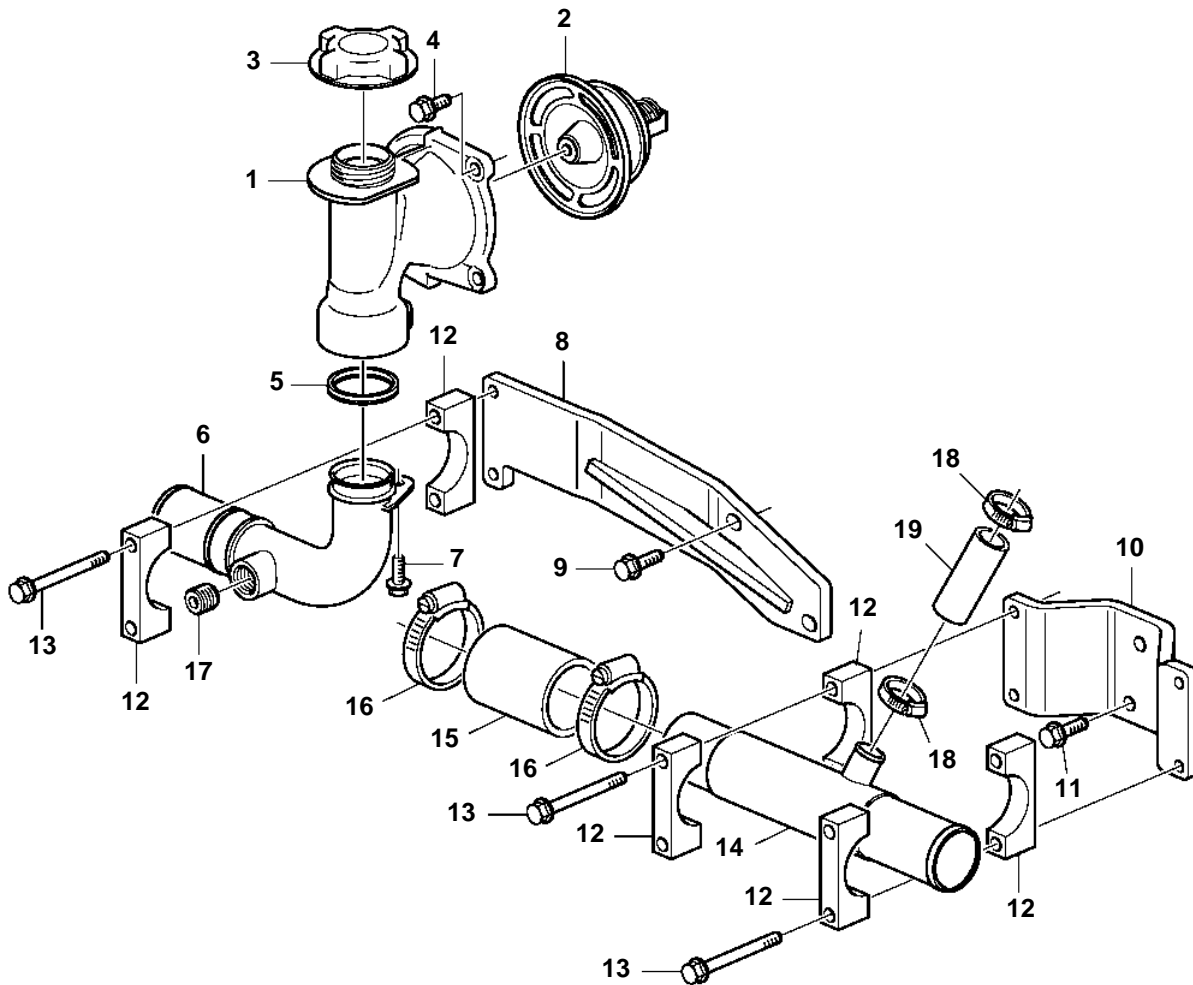

D16C-A MG

D16C-A MG

REF	PART NO.	QTY	DESCRIPTION	NOTES
1	3589047	1	Thermostat housing	
2	20560252	1	Thermostat	
3	1674922	1	Filler cap	
4	946173	4	Flange screw	
5	1547253	1	Sealing ring	
6	3819892	1	Water pipe	
7	946440	1	Flange screw	
8		1	Bracket	
9	946329	2	Flange screw	
10		1	Bracket	
11	946329	2	Flange screw	
12		6	Bracket	
13	965182	6	Flange screw	
14	3840089	1	Water pipe	
15	984968	1	Rubber hose	L=90mm
16	961672	2	Hose clamp	
17	968146	1	Plug	
18	853548	2	Hose clamp	
19	969033	1	Rubber hose	L=90mm
20	952974	1	Hose	
21	961669	2	Hose clamp	
22	3819018	1	Bracket	
23	3887049	1	Bracket	