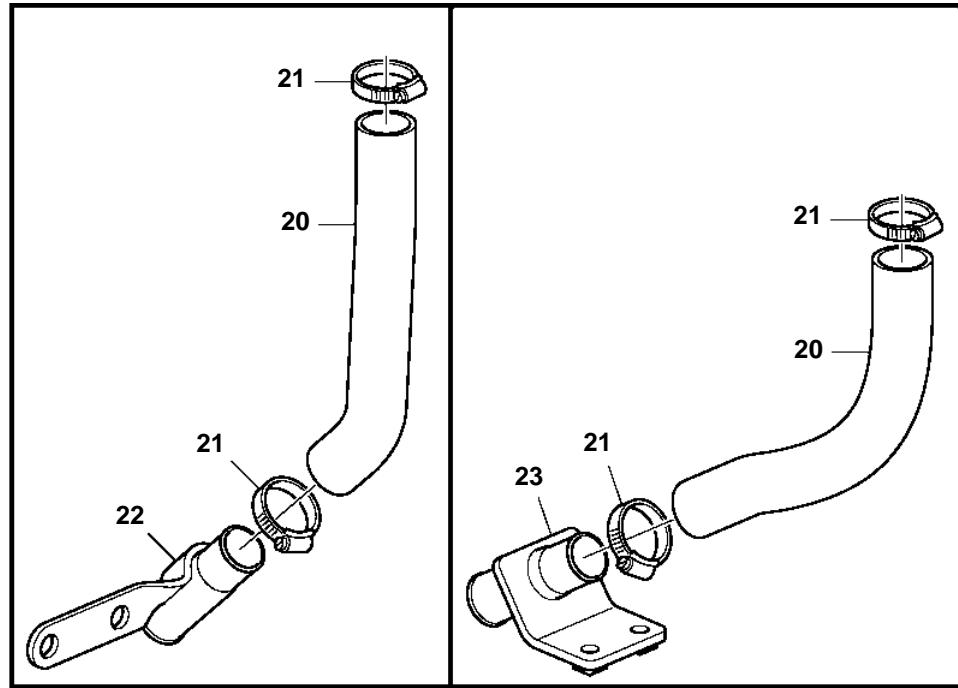

D16C-A MG

D16C-A MG

REF	PART NO.	QTY	DESCRIPTION	NOTES
1	3589047	1	Thermostat housing	
2	20560252	1	Thermostat	
3	1674922	1	Filler cap	
4	946173	4	Flange screw	
5	1547253	1	Sealing ring	
6	3819892	1	Water pipe	
7	946440	1	Flange screw	
8		1	Bracket	
9	946329	2	Flange screw	
10		1	Bracket	
11	946329	2	Flange screw	
12		6	Bracket	
13	965182	6	Flange screw	
14	3840089	1	Water pipe	
15	984968	1	Rubber hose	L=90mm
16	961672	2	Hose clamp	
17	968146	1	Plug	
18	853548	2	Hose clamp	
19	969033	1	Rubber hose	L=90mm
20	952974	1	Hose	
21	961669	2	Hose clamp	
22	3819018	1	Bracket	
23	3887049	1	Bracket	