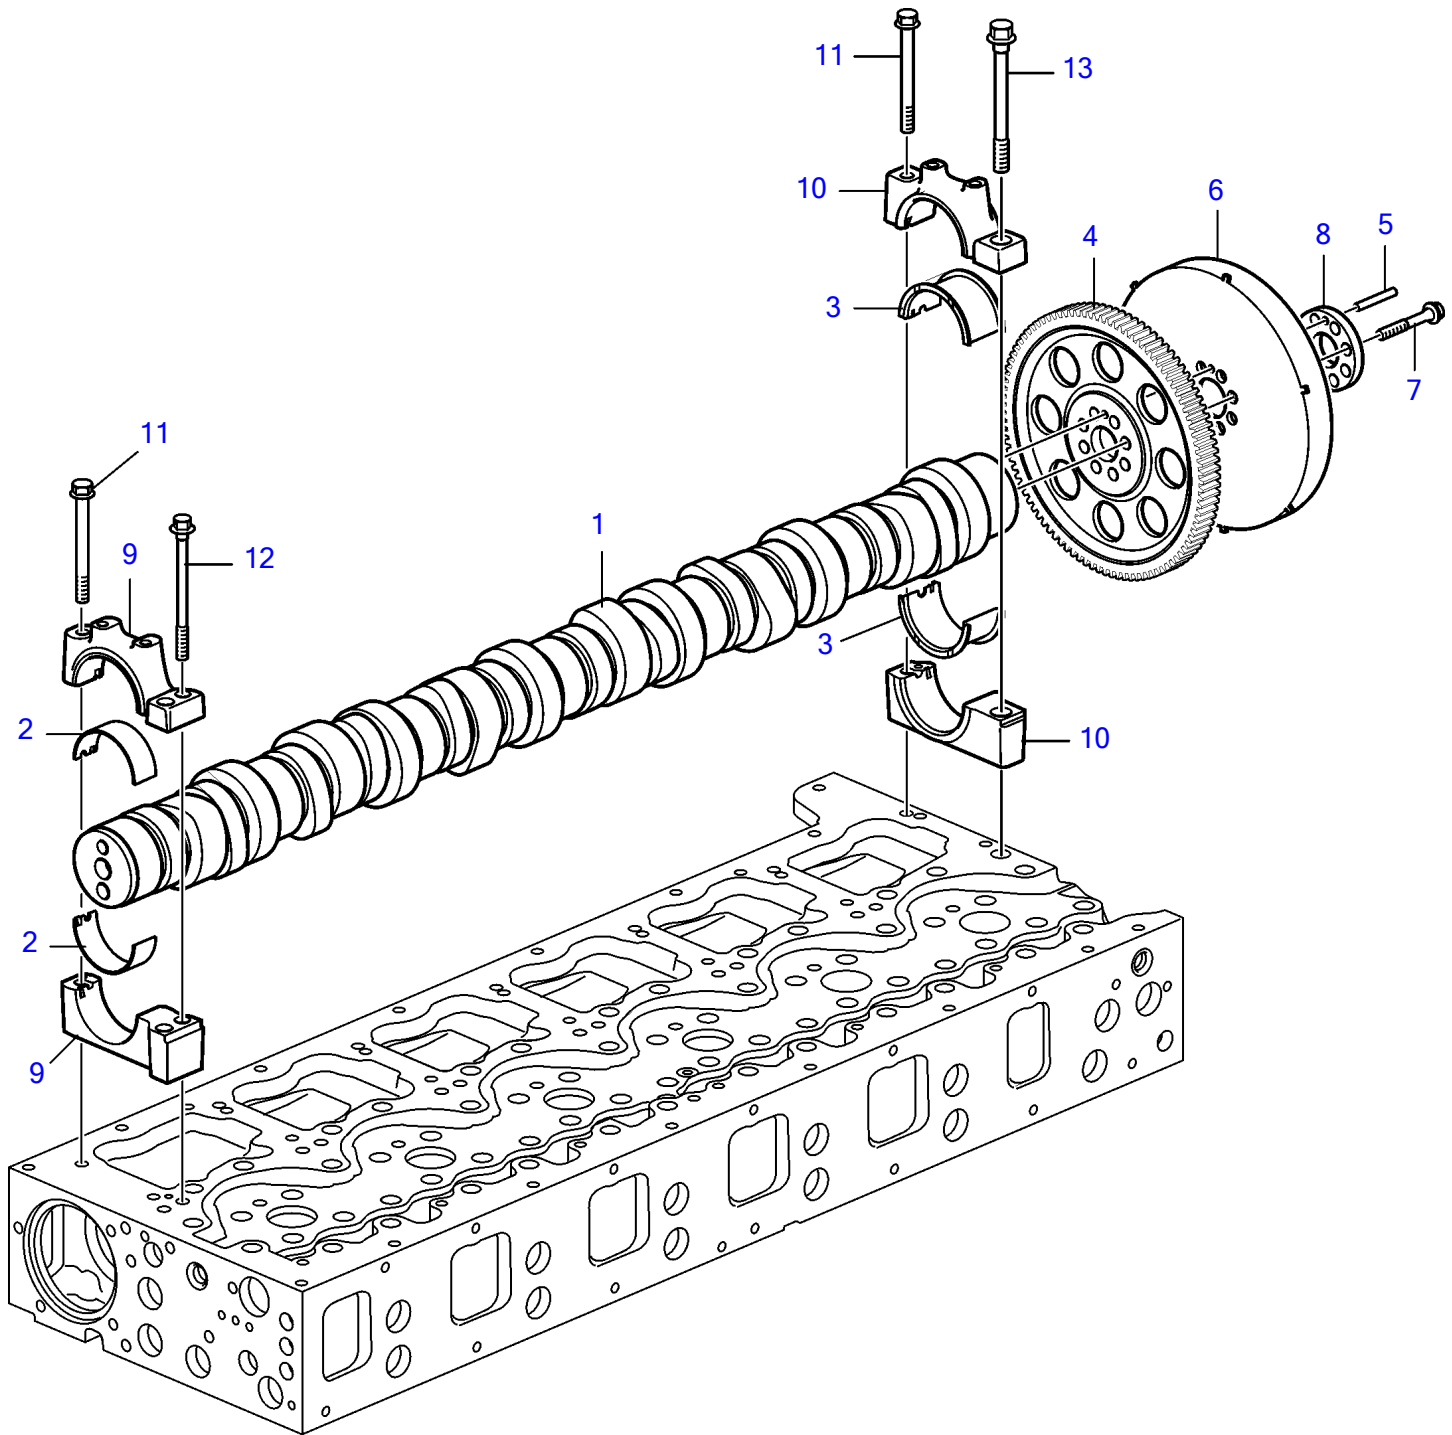

D13B-A MP, D13B-C MP, D13B-G MP, D13B-H MP

24274

D13B-A MP, D13B-C MP, D13B-G MP, D13B-H MP

REF	PART NO.	QTY	DESCRIPTION	NOTES
1	21136464	1	Camshaft	
2	21006103	6	Camshaft bearing kit	Std, Cylinder 1-6
3	21006109	1	Camshaft bearing kit	Std, Rear
4	20891469	1	Gear	
5		1	• Pin	
6	21004214	1	Vibration damper	
7	8192804	8	Screw	
8	20878608	1	Spacer	
9		6	• Bearing housing, front	
10		1	• Bearing housing, rear	
11	975105	7	Flange screw	
12	20537512	12	Flange screw	
13	20412482	1	Flange screw	